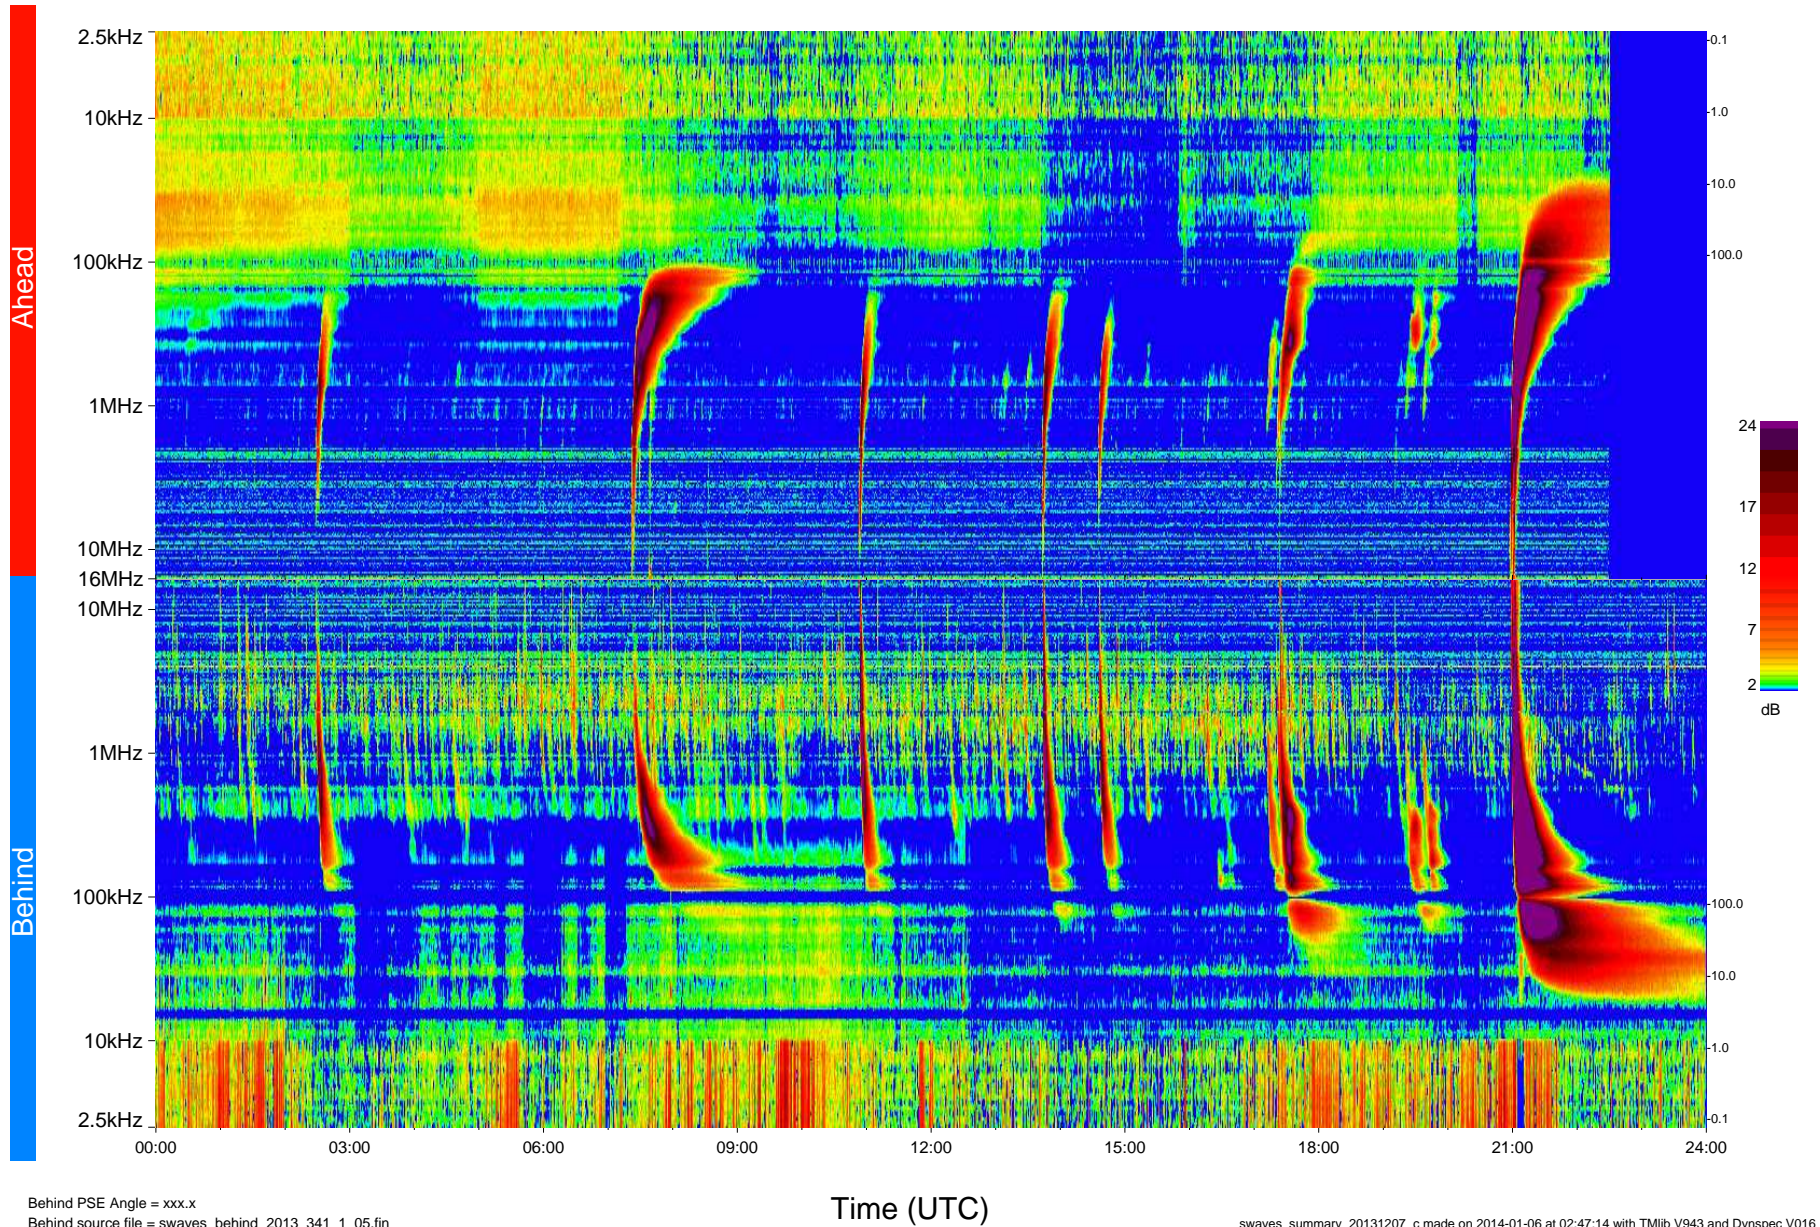

STEREO/WAVES Daily Summary - 07-Dec-2013 (DOY 341)

Ahead source file = swaves_ahead_2013_341_1_05.fin
Ahead PSE Angle = xxx.x

Behind PSE Angle = xxx.x
Behind source file = swaves_behind_2013_341_1_05.fin