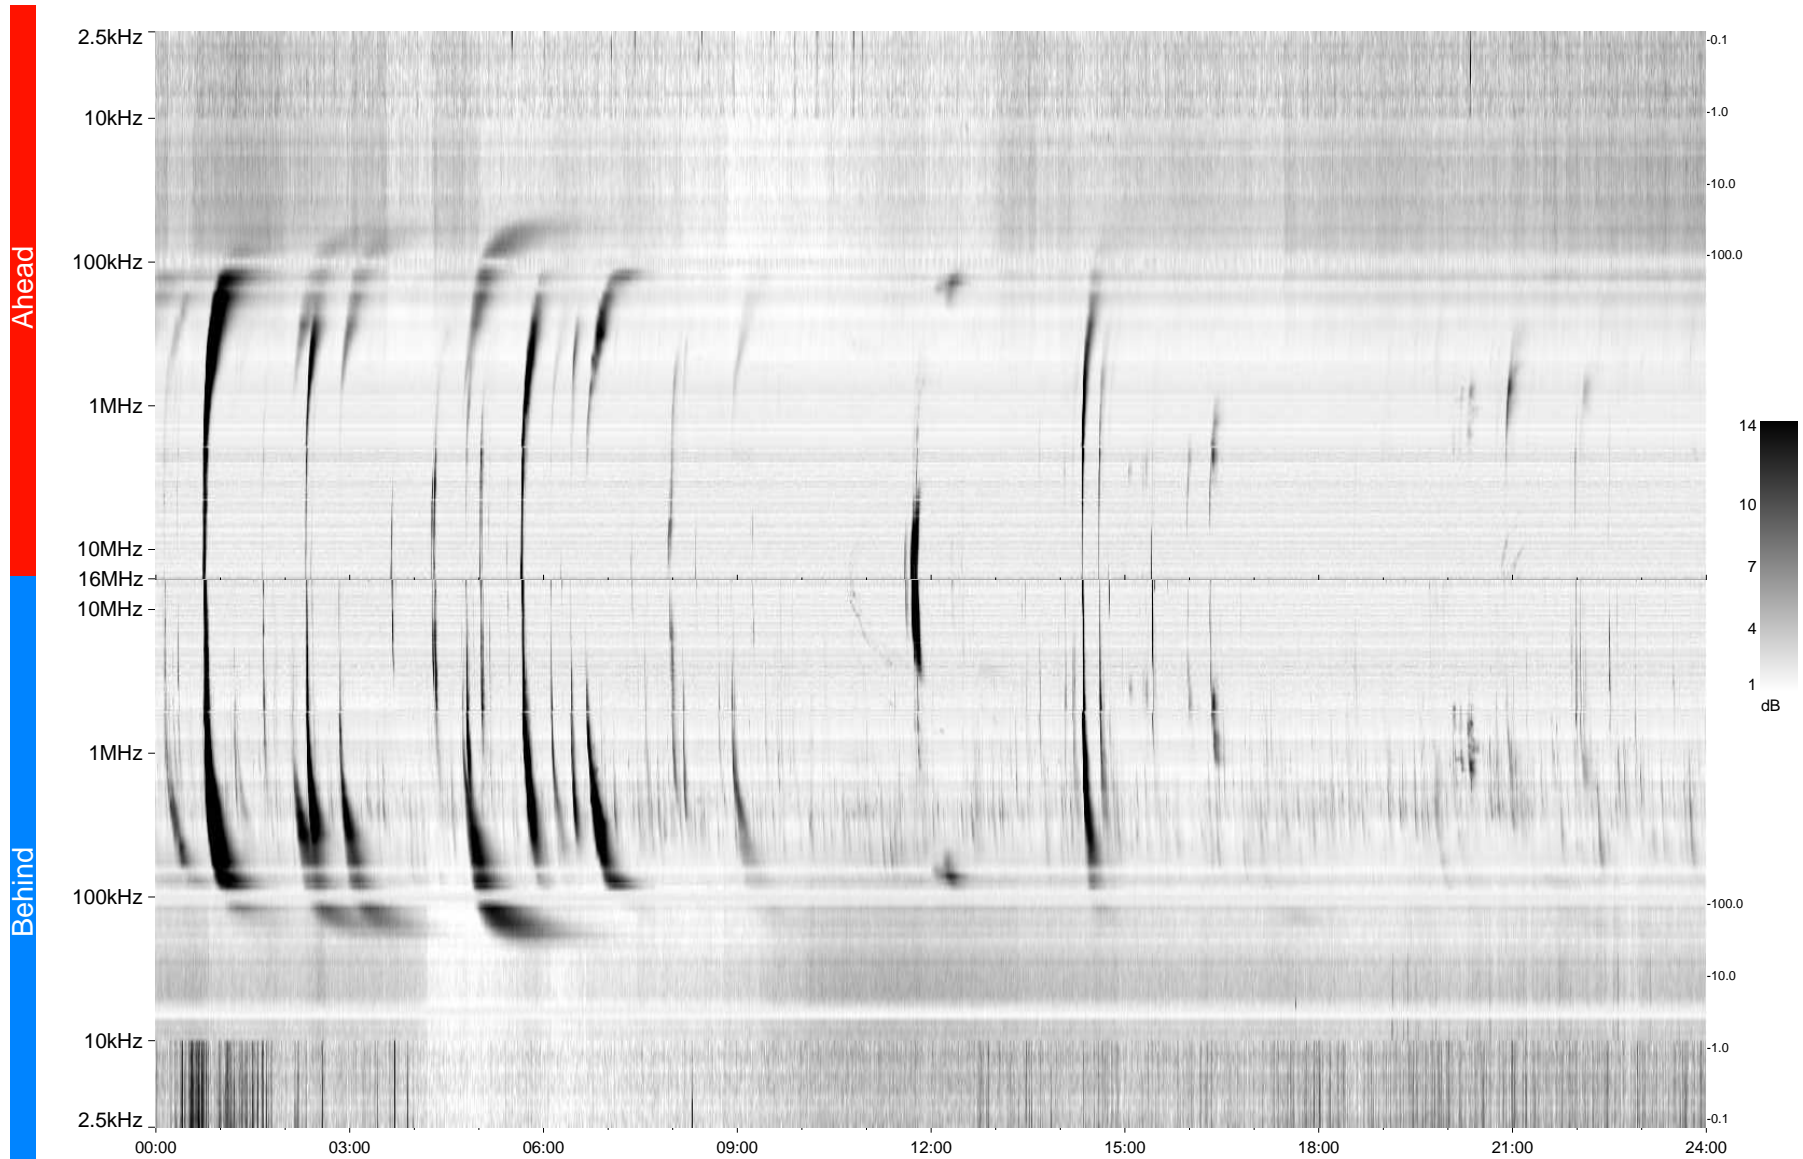

STEREO/WAVES Daily Summary - 05-Dec-2013 (DOY 339)

Ahead source file = swaves_ahead_2013_339_1_05.fin
Ahead PSE Angle = xxx.x

Behind PSE Angle = xxx.x
Behind source file = swaves_behind_2013_339_1_05.fin

Time (UTC)