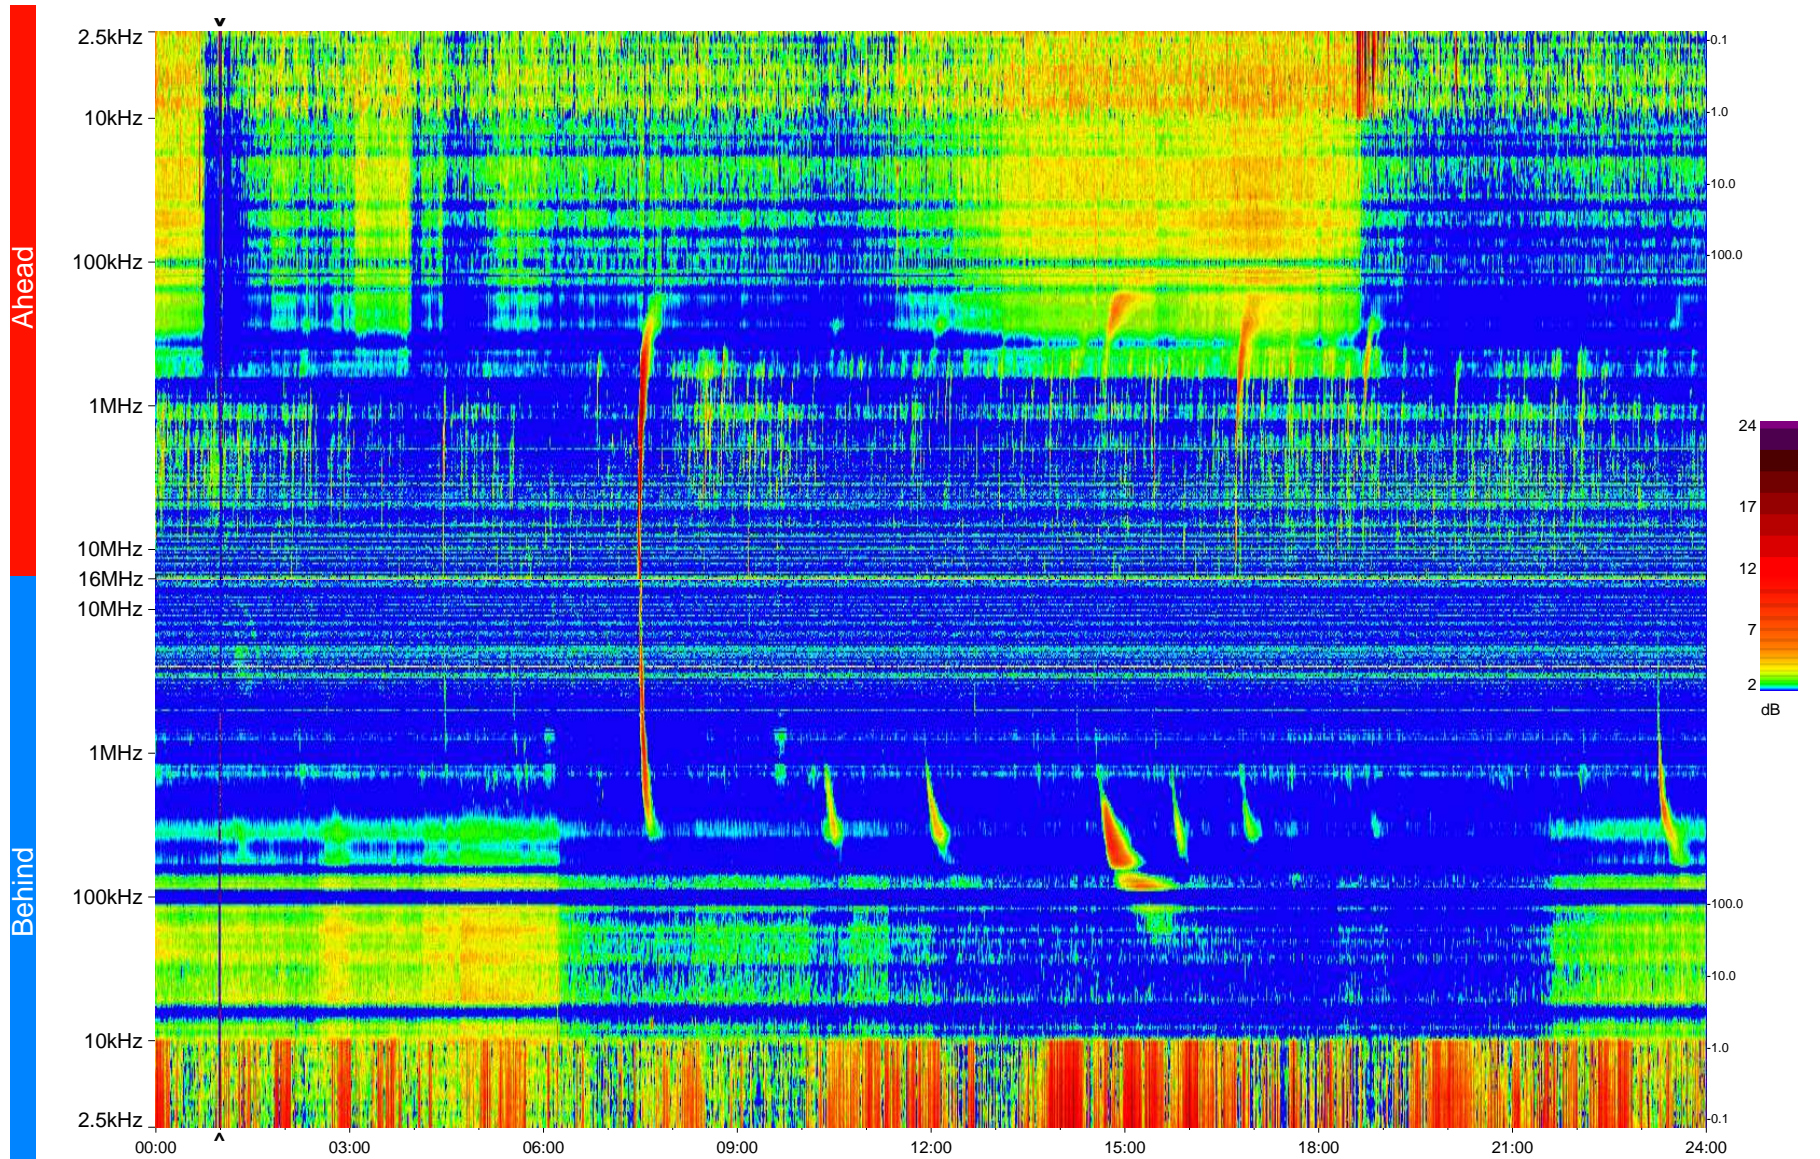

STEREO/WAVES Daily Summary - 22-Nov-2013 (DOY 326)

Ahead source file = swaves_ahead_2013_326_1_05.fin
Ahead PSE Angle = xxx.x

Behind PSE Angle = xxx.x
Behind source file = swaves_behind_2013_326_1_06.fin

Time (UTC)