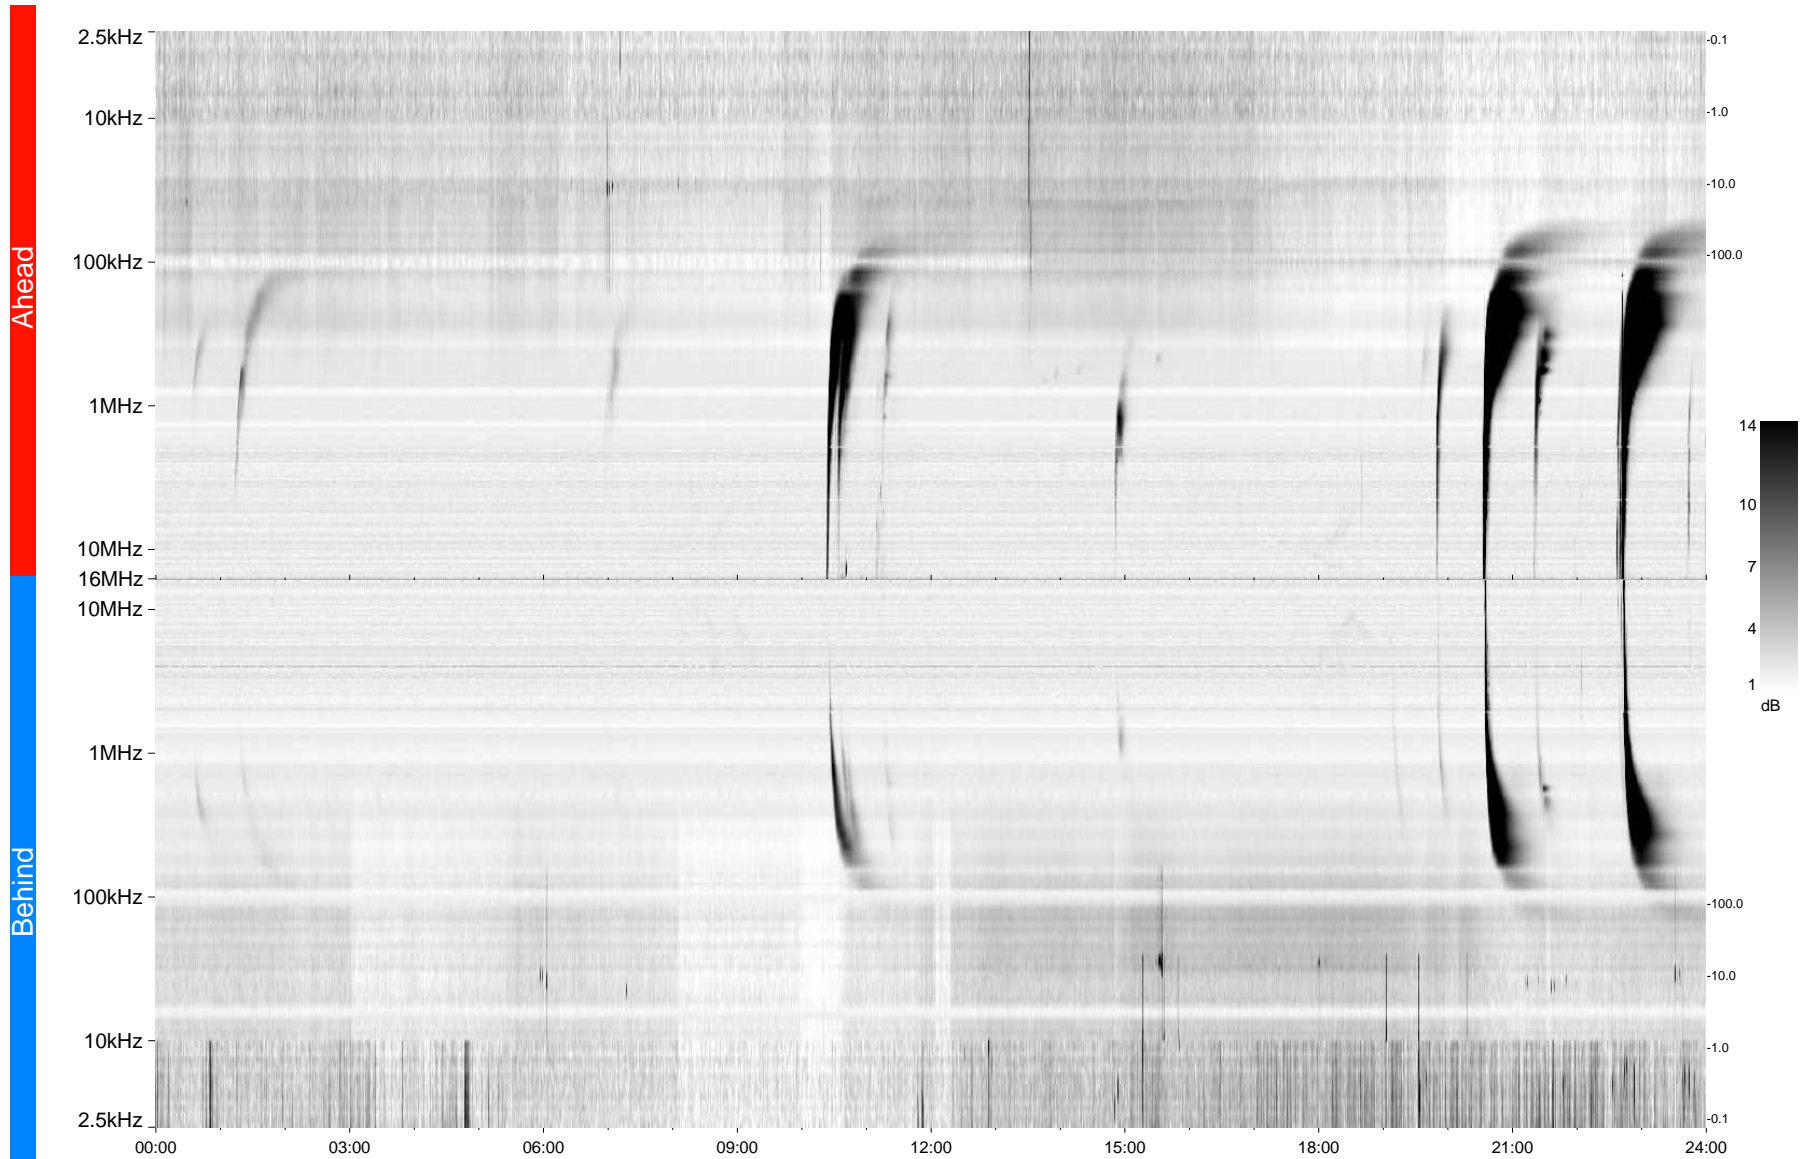

STEREO/WAVES Daily Summary - 19-Nov-2013 (DOY 323)

Ahead source file = swaves_ahead_2013_323_1_05.fin
Ahead PSE Angle = xxx.x

Behind PSE Angle = xxx.x
Behind source file = swaves_behind_2013_323_1_05.fin

Time (UTC)