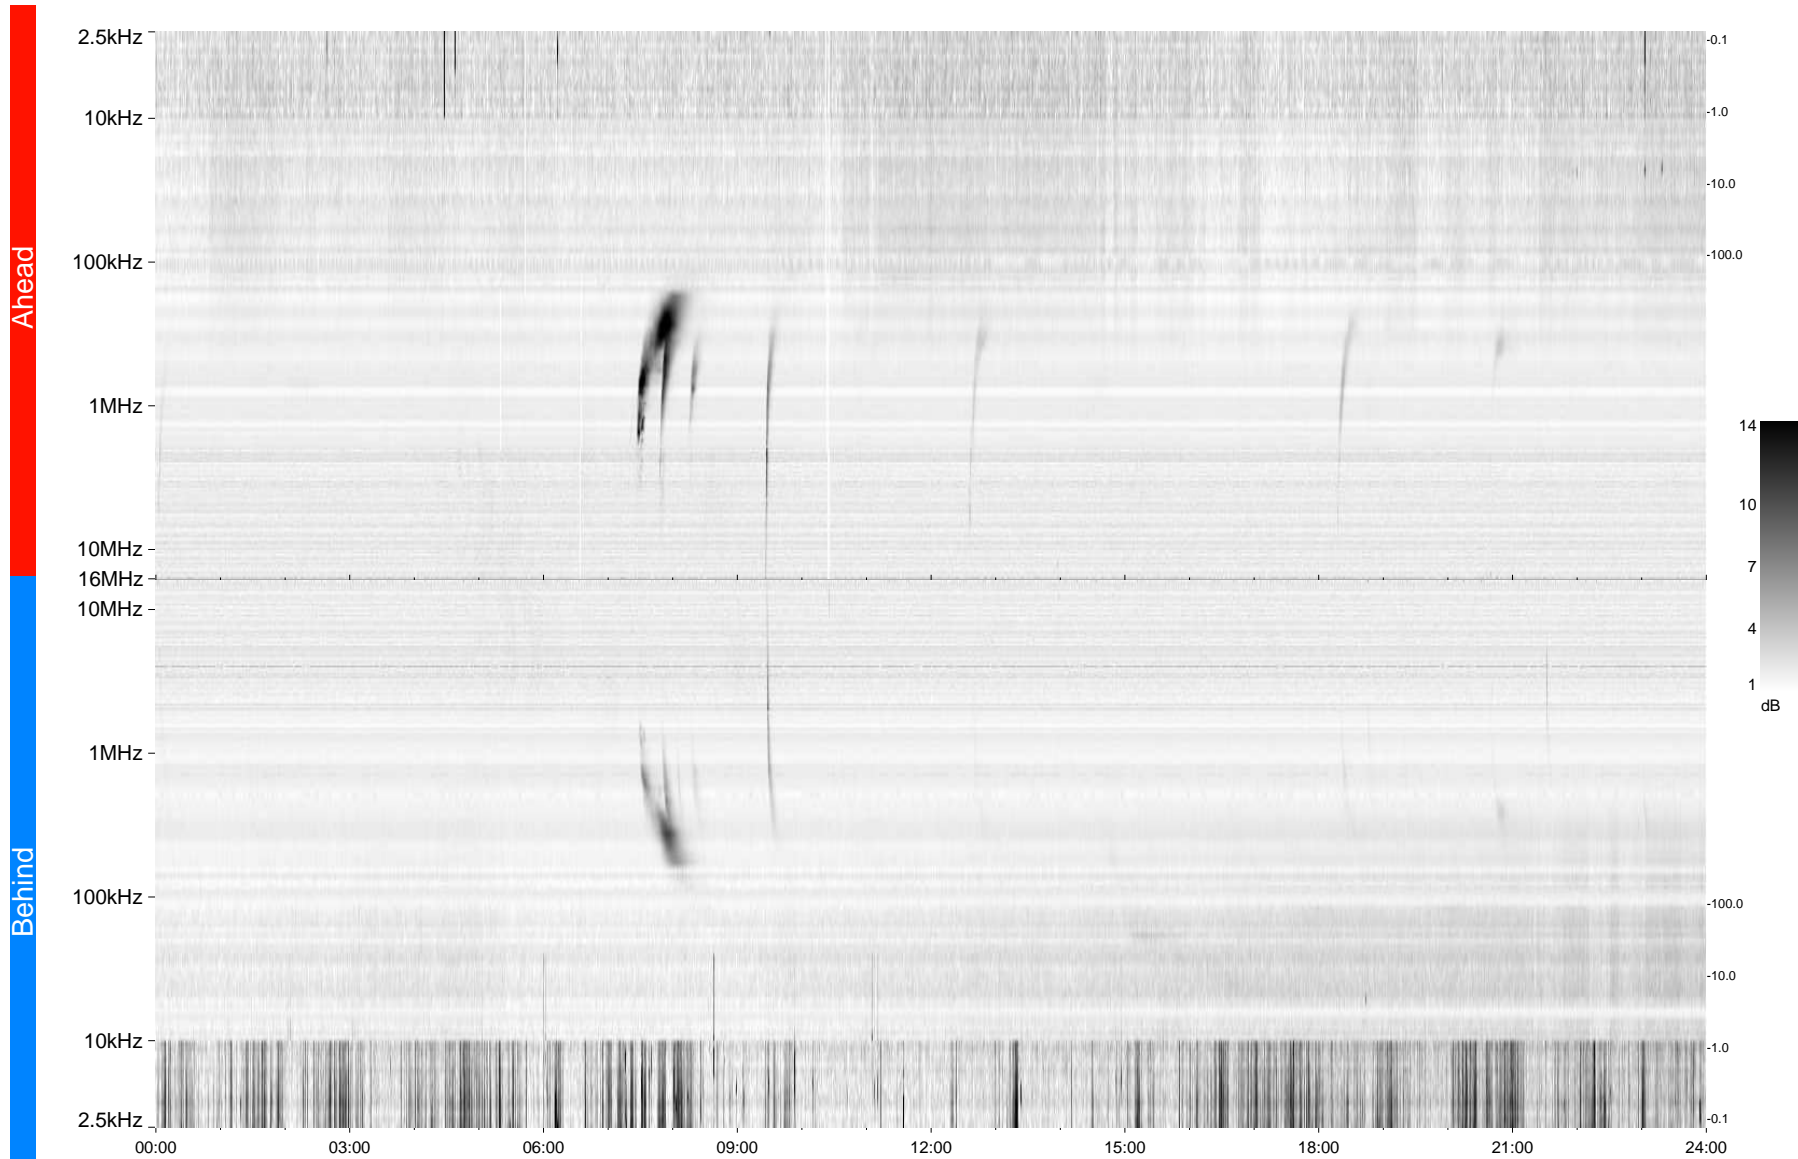

STEREO/WAVES Daily Summary - 17-Nov-2013 (DOY 321)

Ahead source file = swaves_ahead_2013_321_1_05.fin
Ahead PSE Angle = xxx.x

Behind PSE Angle = xxx.x
Behind source file = swaves_behind_2013_321_1_05.fin

Time (UTC)