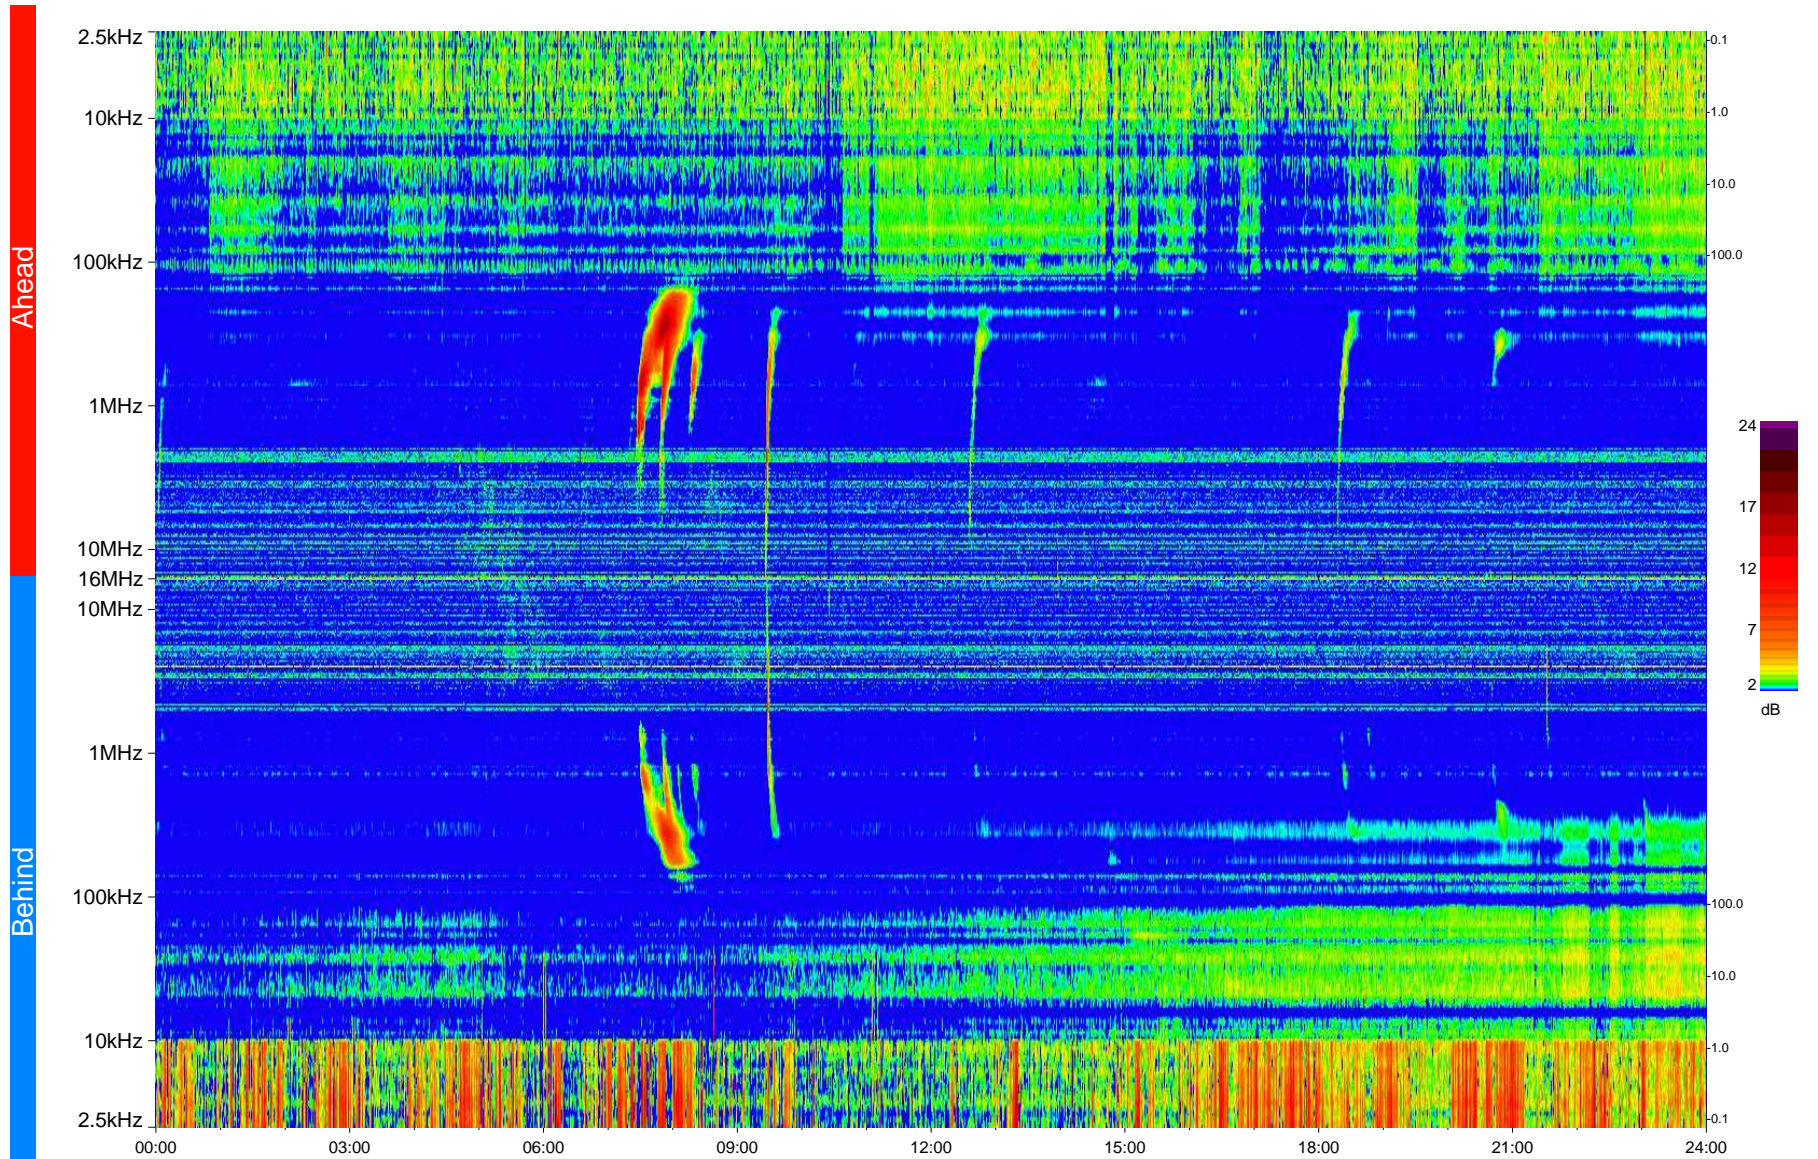

STEREO/WAVES Daily Summary - 17-Nov-2013 (DOY 321)

Ahead source file = swaves_ahead_2013_321_1_05.fin
Ahead PSE Angle = xxx.x

Behind PSE Angle = xxx.x
Behind source file = swaves_behind_2013_321_1_05.fin

Time (UTC)