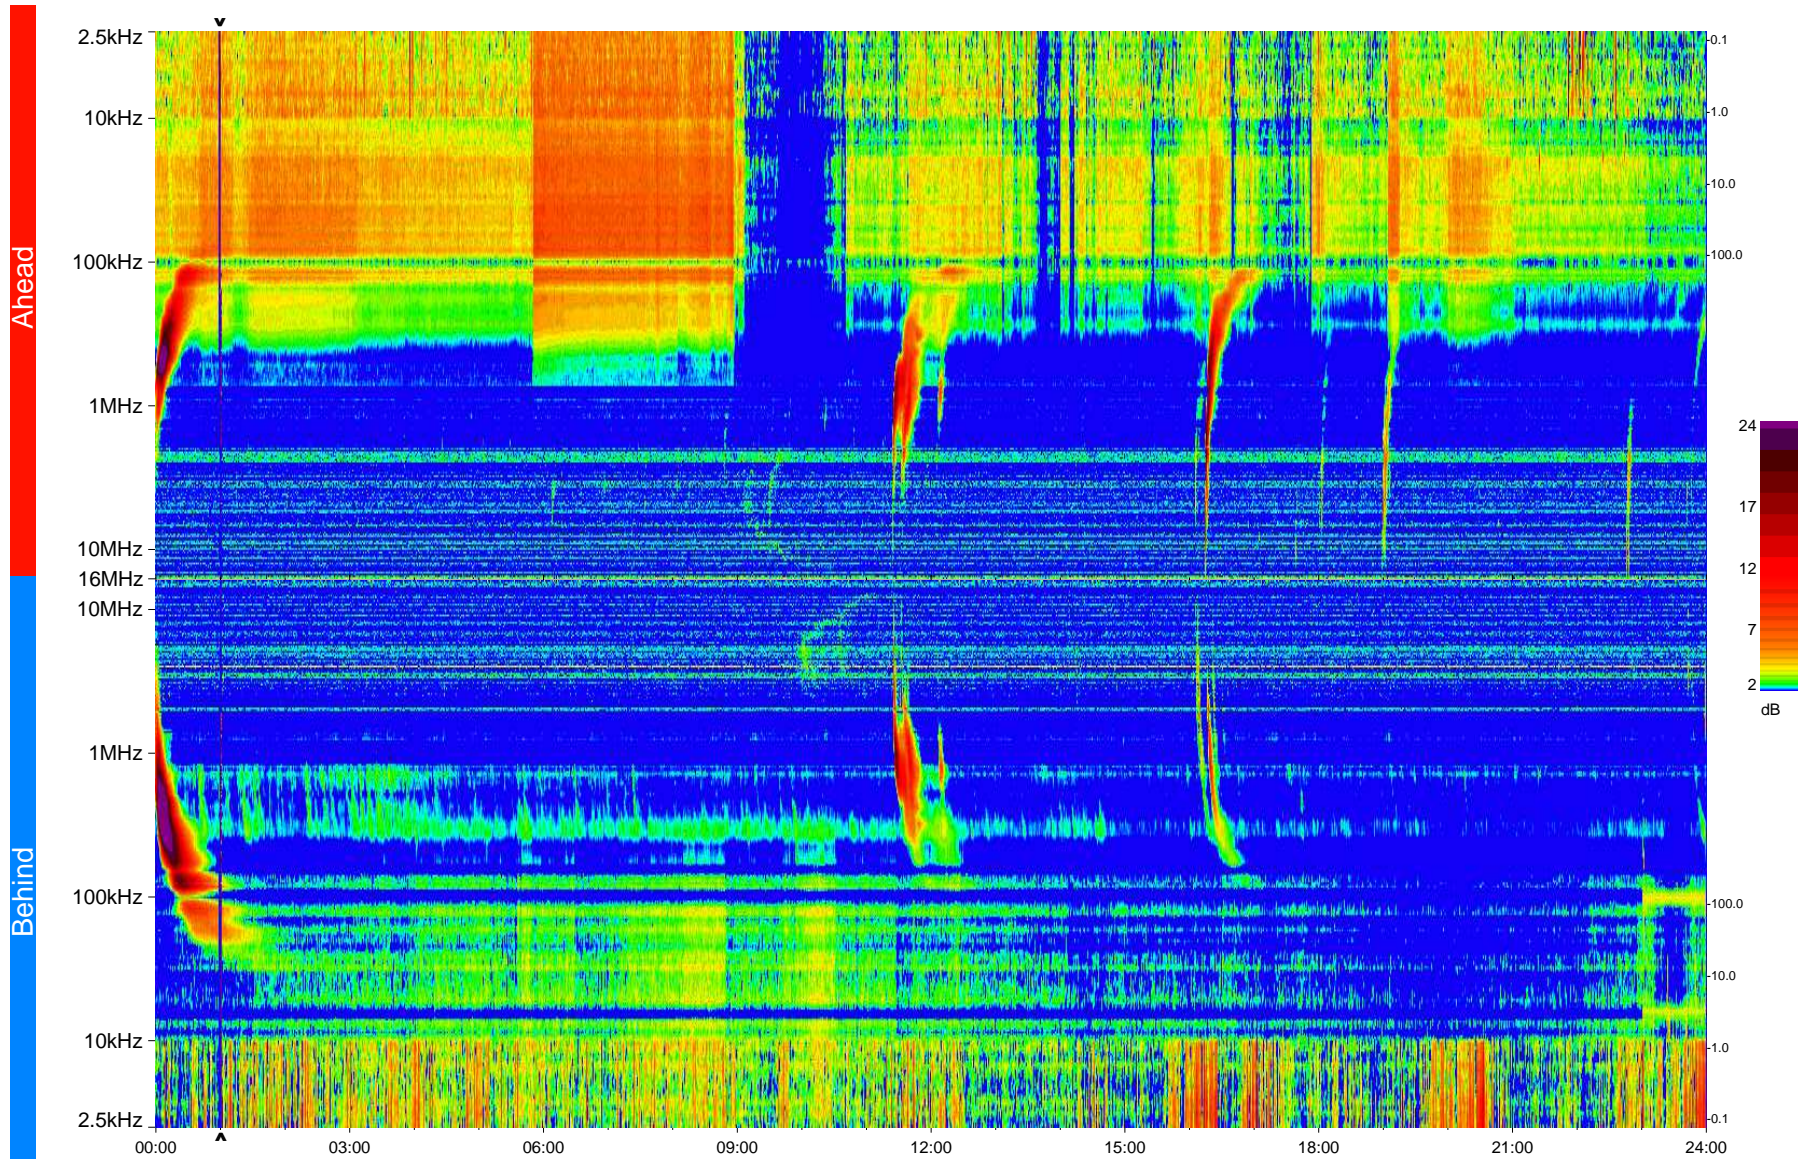

STEREO/WAVES Daily Summary - 14-Nov-2013 (DOY 318)

Ahead source file = swaves_ahead_2013_318_1_05.fin
Ahead PSE Angle = xxx.x

Behind PSE Angle = xxx.x
Behind source file = swaves_behind_2013_318_1_05.fin

Time (UTC)