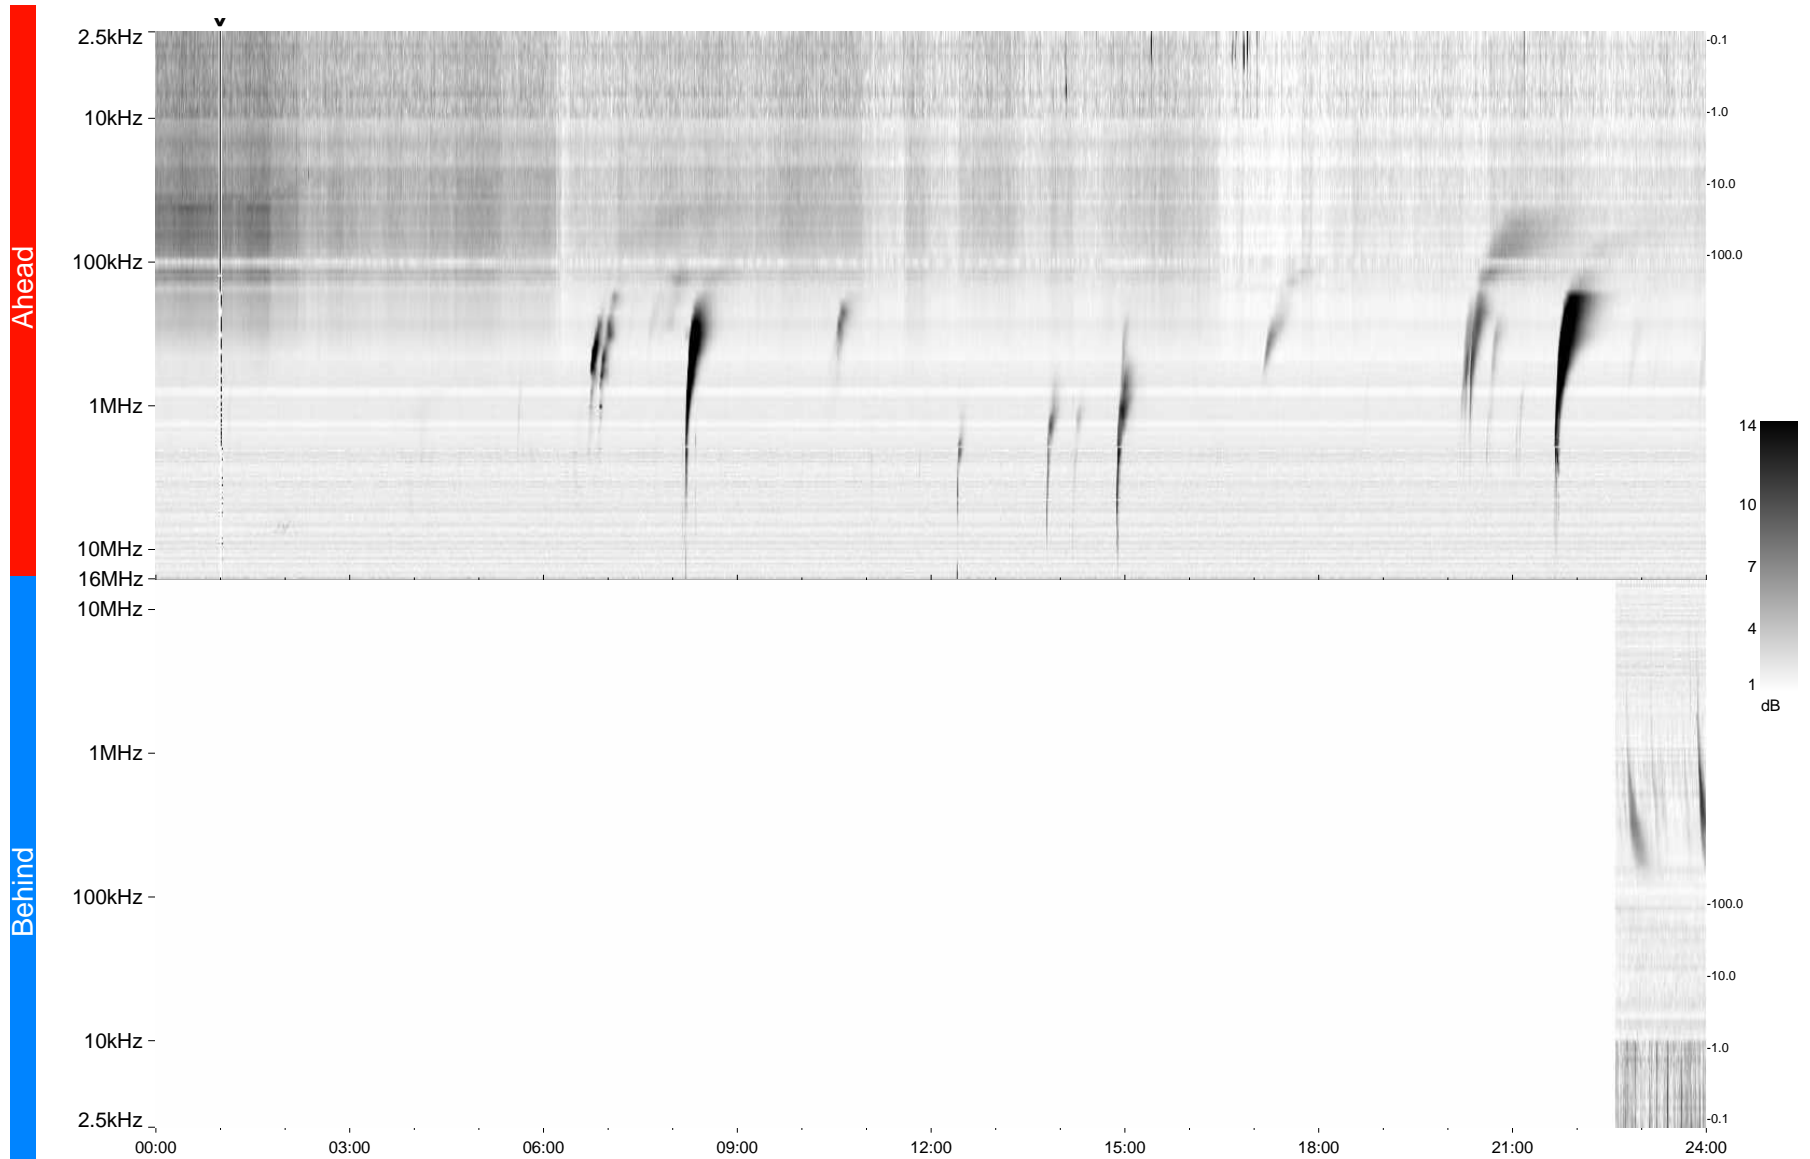

STEREO/WAVES Daily Summary - 12-Nov-2013 (DOY 316)

Ahead source file = swaves_ahead_2013_316_1_05.fin
Ahead PSE Angle = xxx.x

Behind PSE Angle = xxx.x
Behind source file = swaves_behind_2013_316_1_05.fin

Time (UTC)