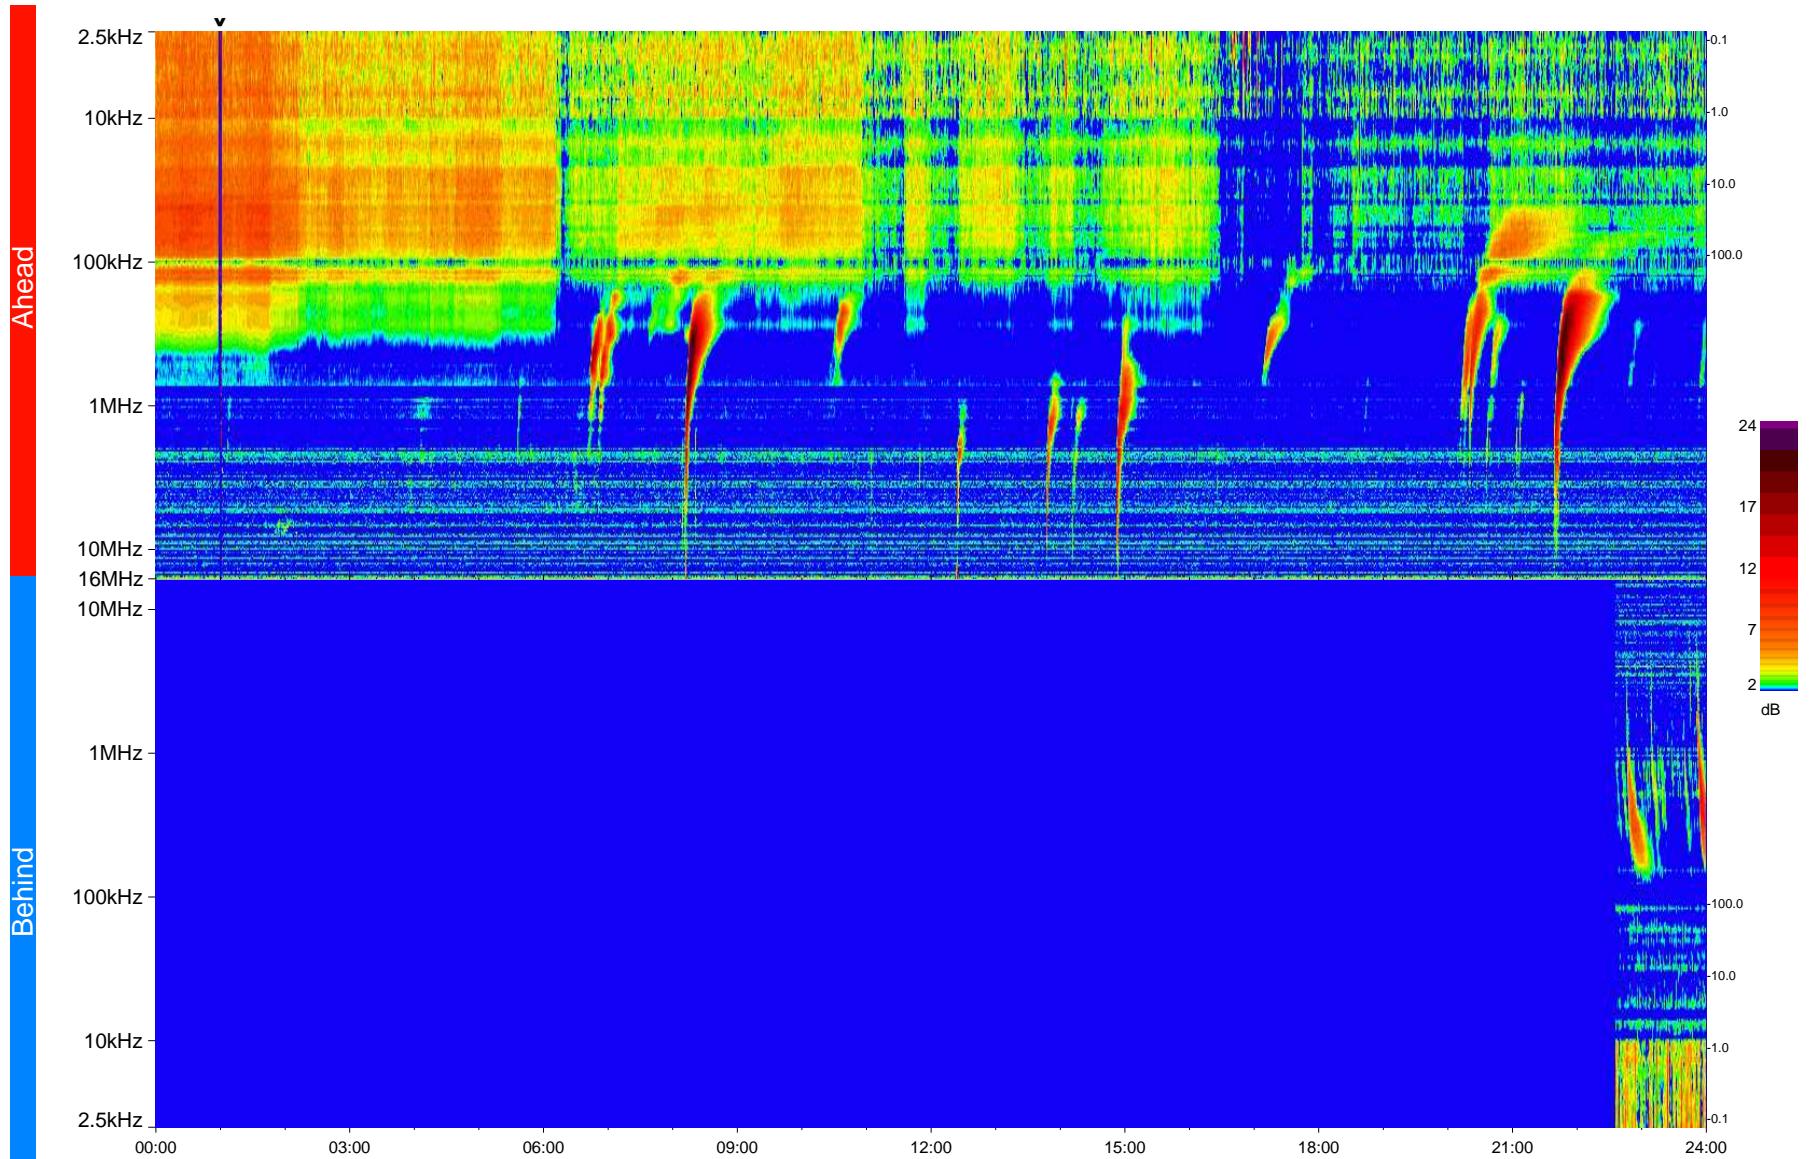

STEREO/WAVES Daily Summary - 12-Nov-2013 (DOY 316)

Ahead source file = swaves_ahead_2013_316_1_05.fin
Ahead PSE Angle = xxx.x

Behind PSE Angle = xxx.x
Behind source file = swaves_behind_2013_316_1_05.fin

Time (UTC)