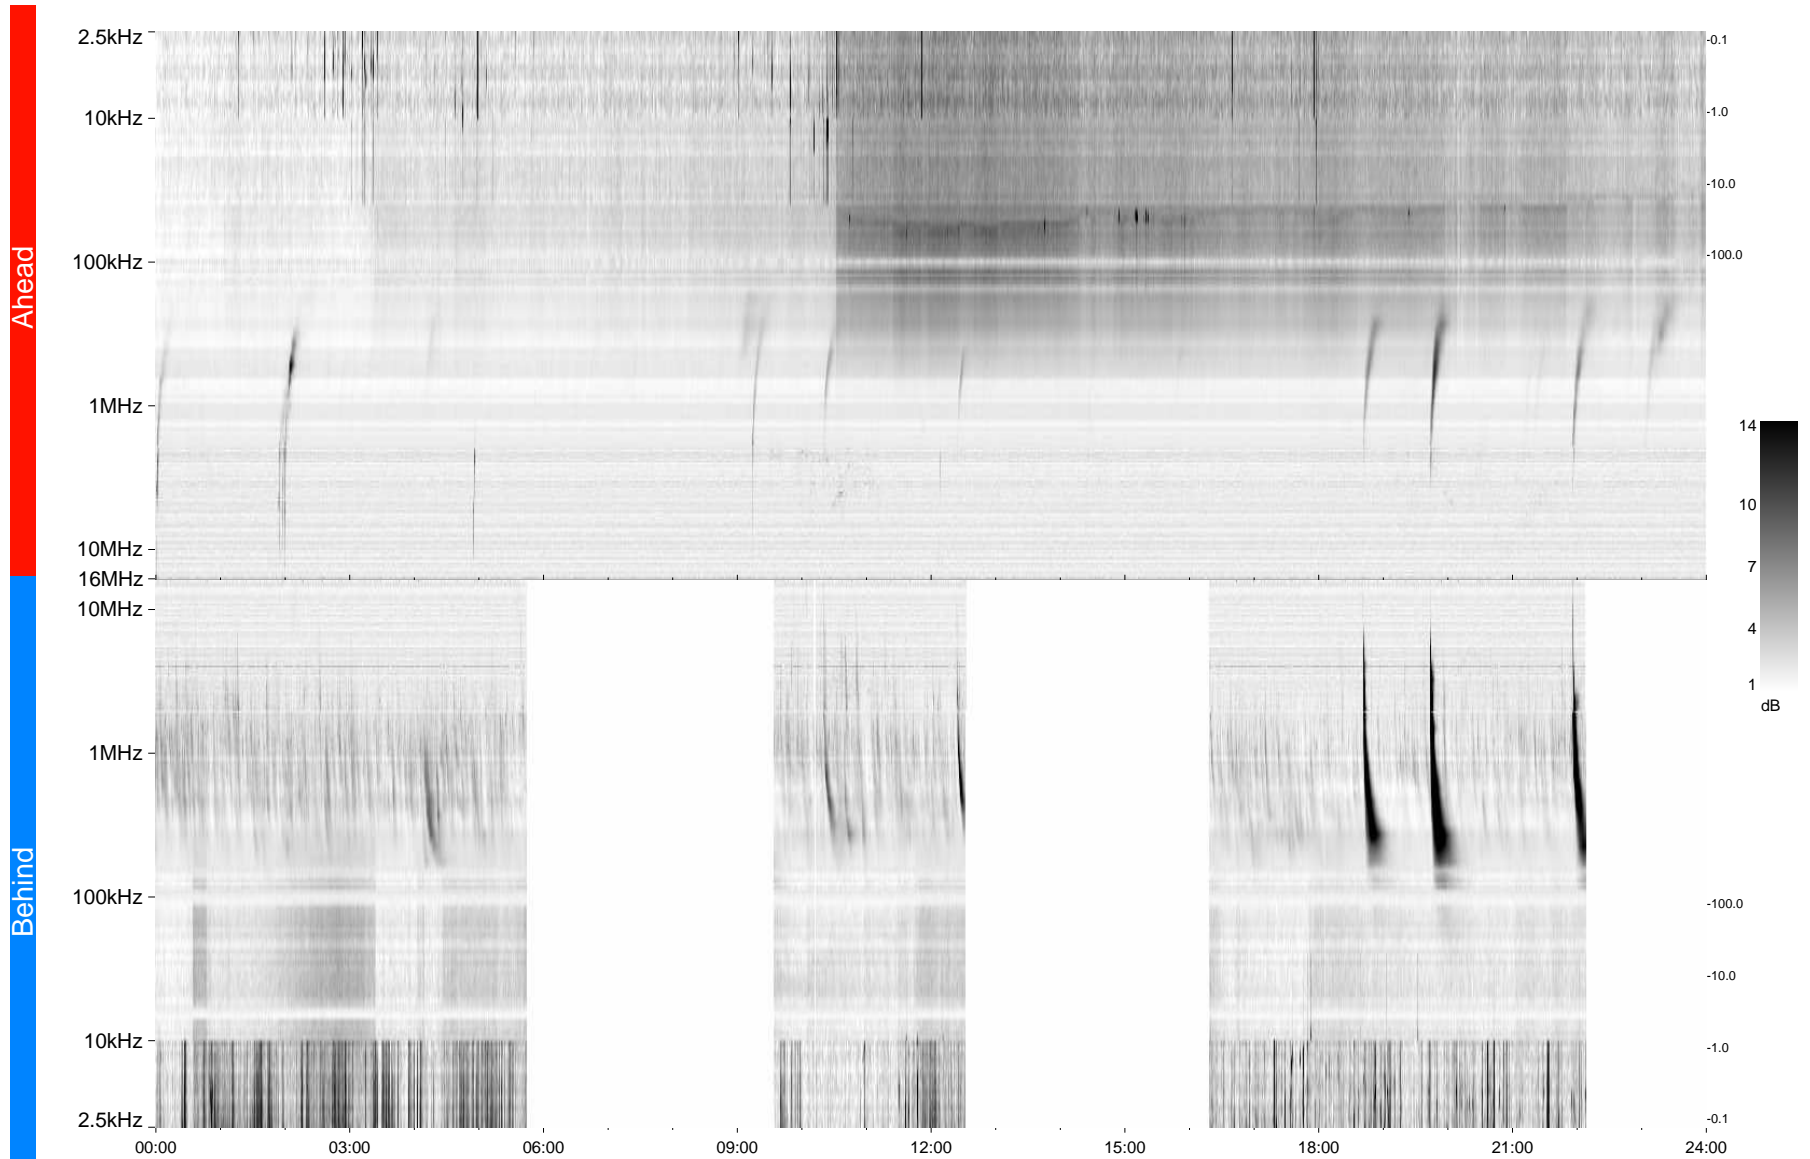

STEREO/WAVES Daily Summary - 11-Nov-2013 (DOY 315)

Ahead source file = swaves_ahead_2013_315_1_05.fin
Ahead PSE Angle = xxx.x

Behind PSE Angle = xxx.x
Behind source file = swaves_behind_2013_315_1_05.fin

Time (UTC)