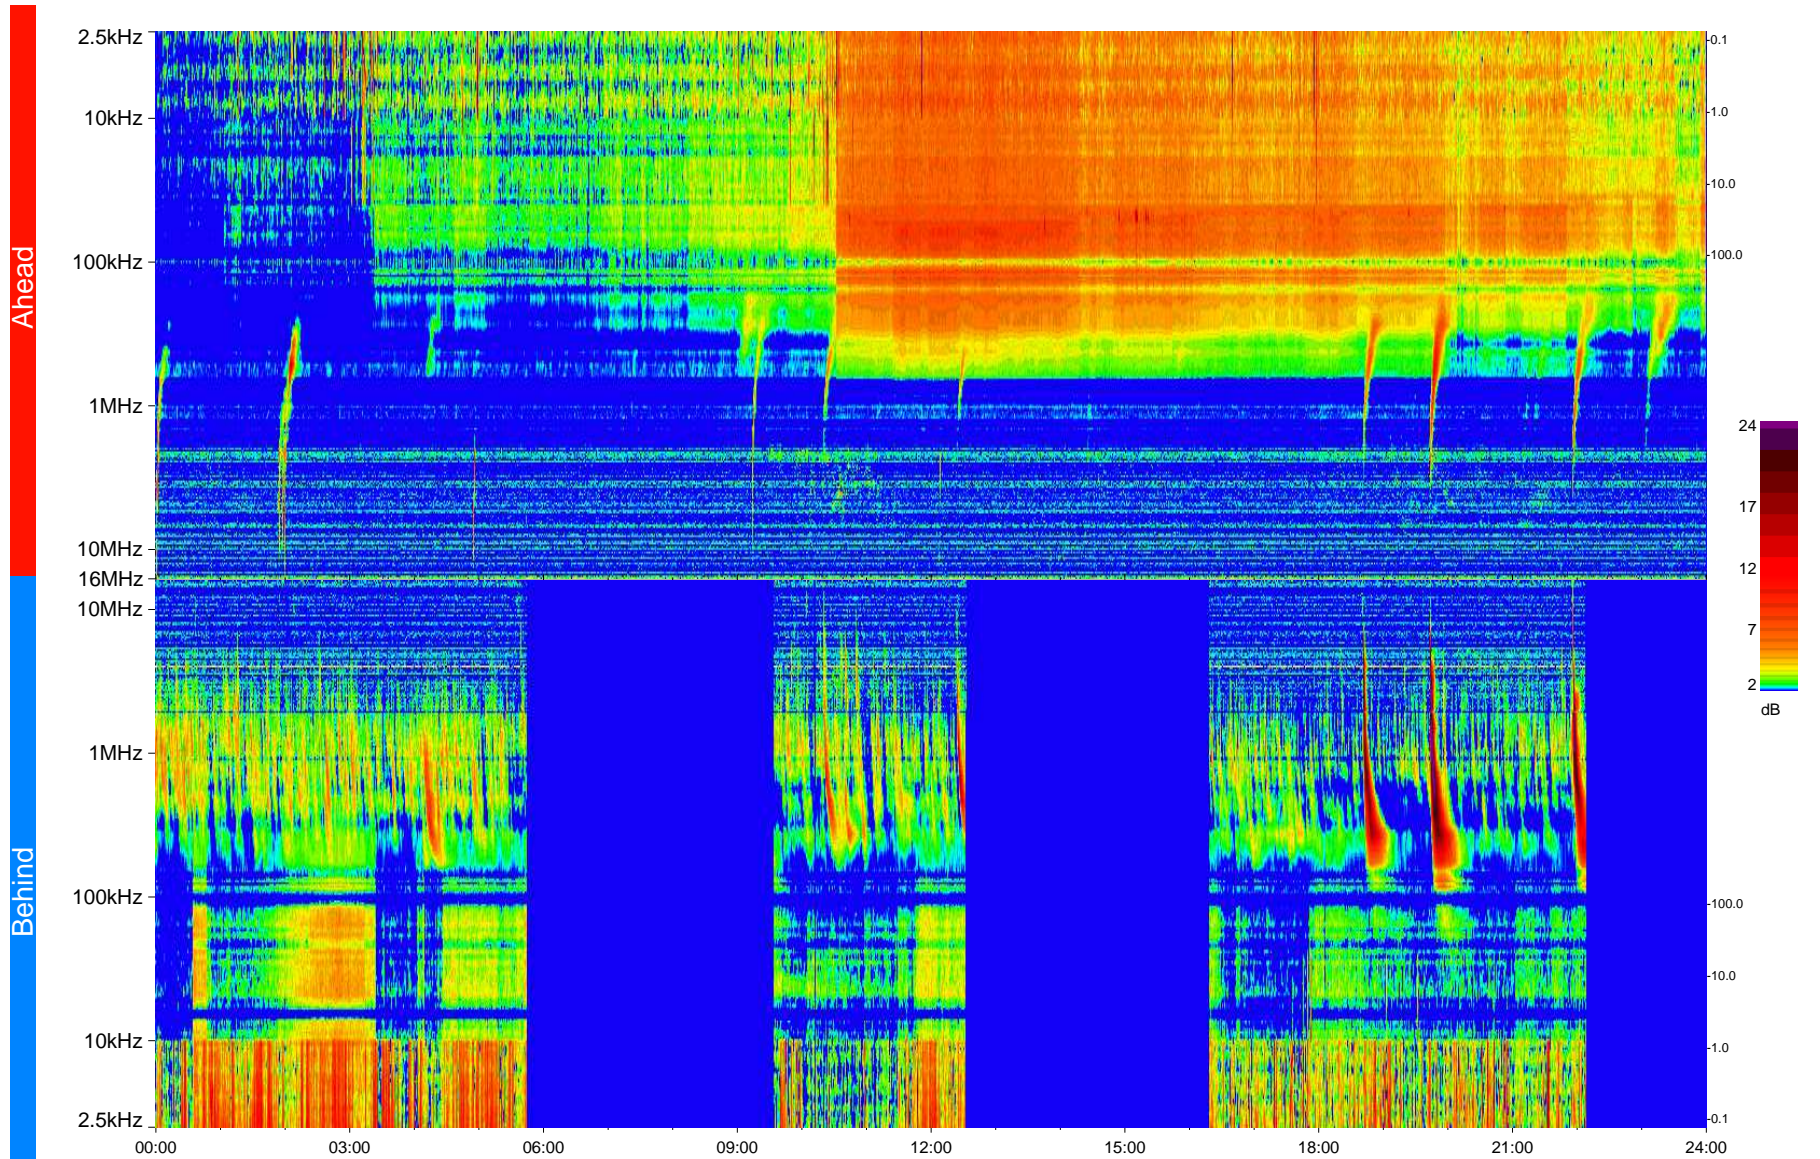

STEREO/WAVES Daily Summary - 11-Nov-2013 (DOY 315)

Ahead source file = swaves_ahead_2013_315_1_05.fin
Ahead PSE Angle = xxx.x

Behind PSE Angle = xxx.x
Behind source file = swaves_behind_2013_315_1_05.fin

Time (UTC)