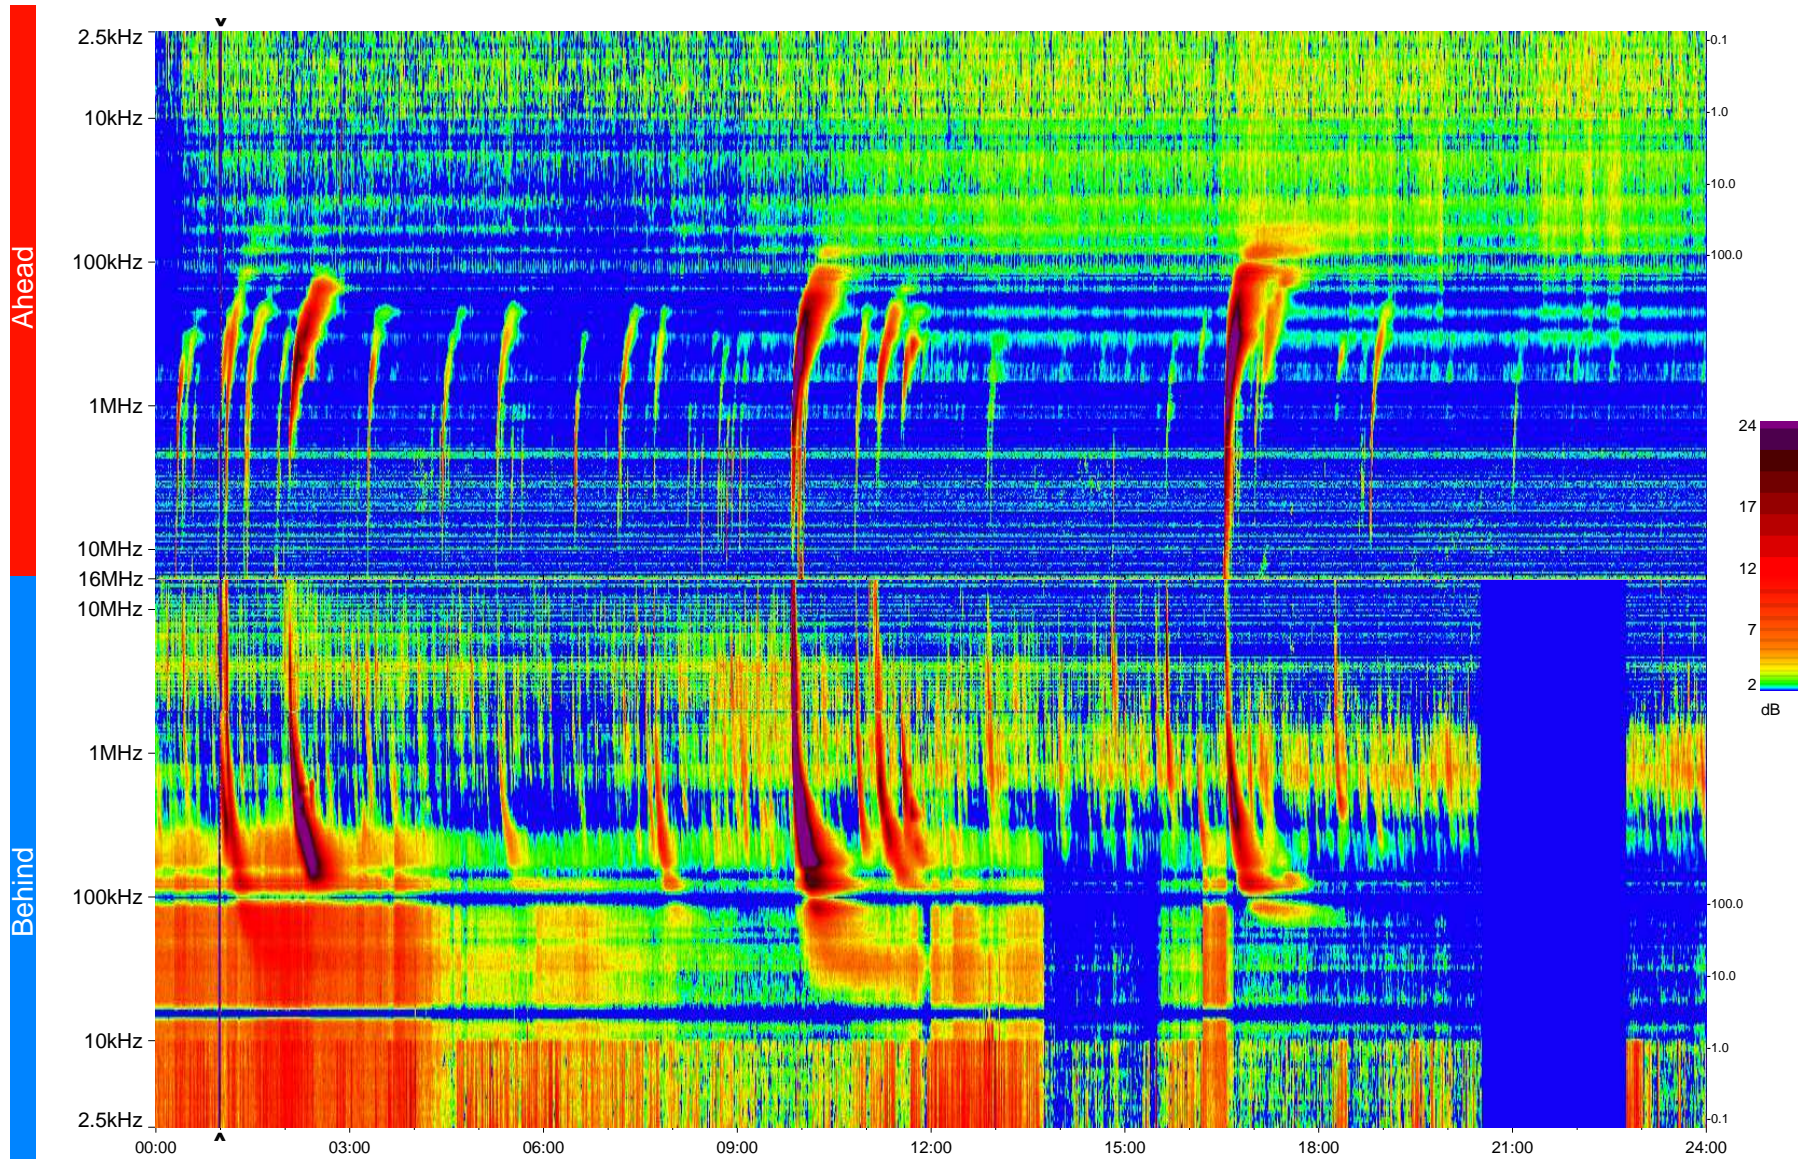

STEREO/WAVES Daily Summary - 10-Nov-2013 (DOY 314)

Ahead source file = swaves_ahead_2013_314_1_05.fin
Ahead PSE Angle = xxx.x

Behind PSE Angle = xxx.x
Behind source file = swaves_behind_2013_314_1_05.fin

Time (UTC)