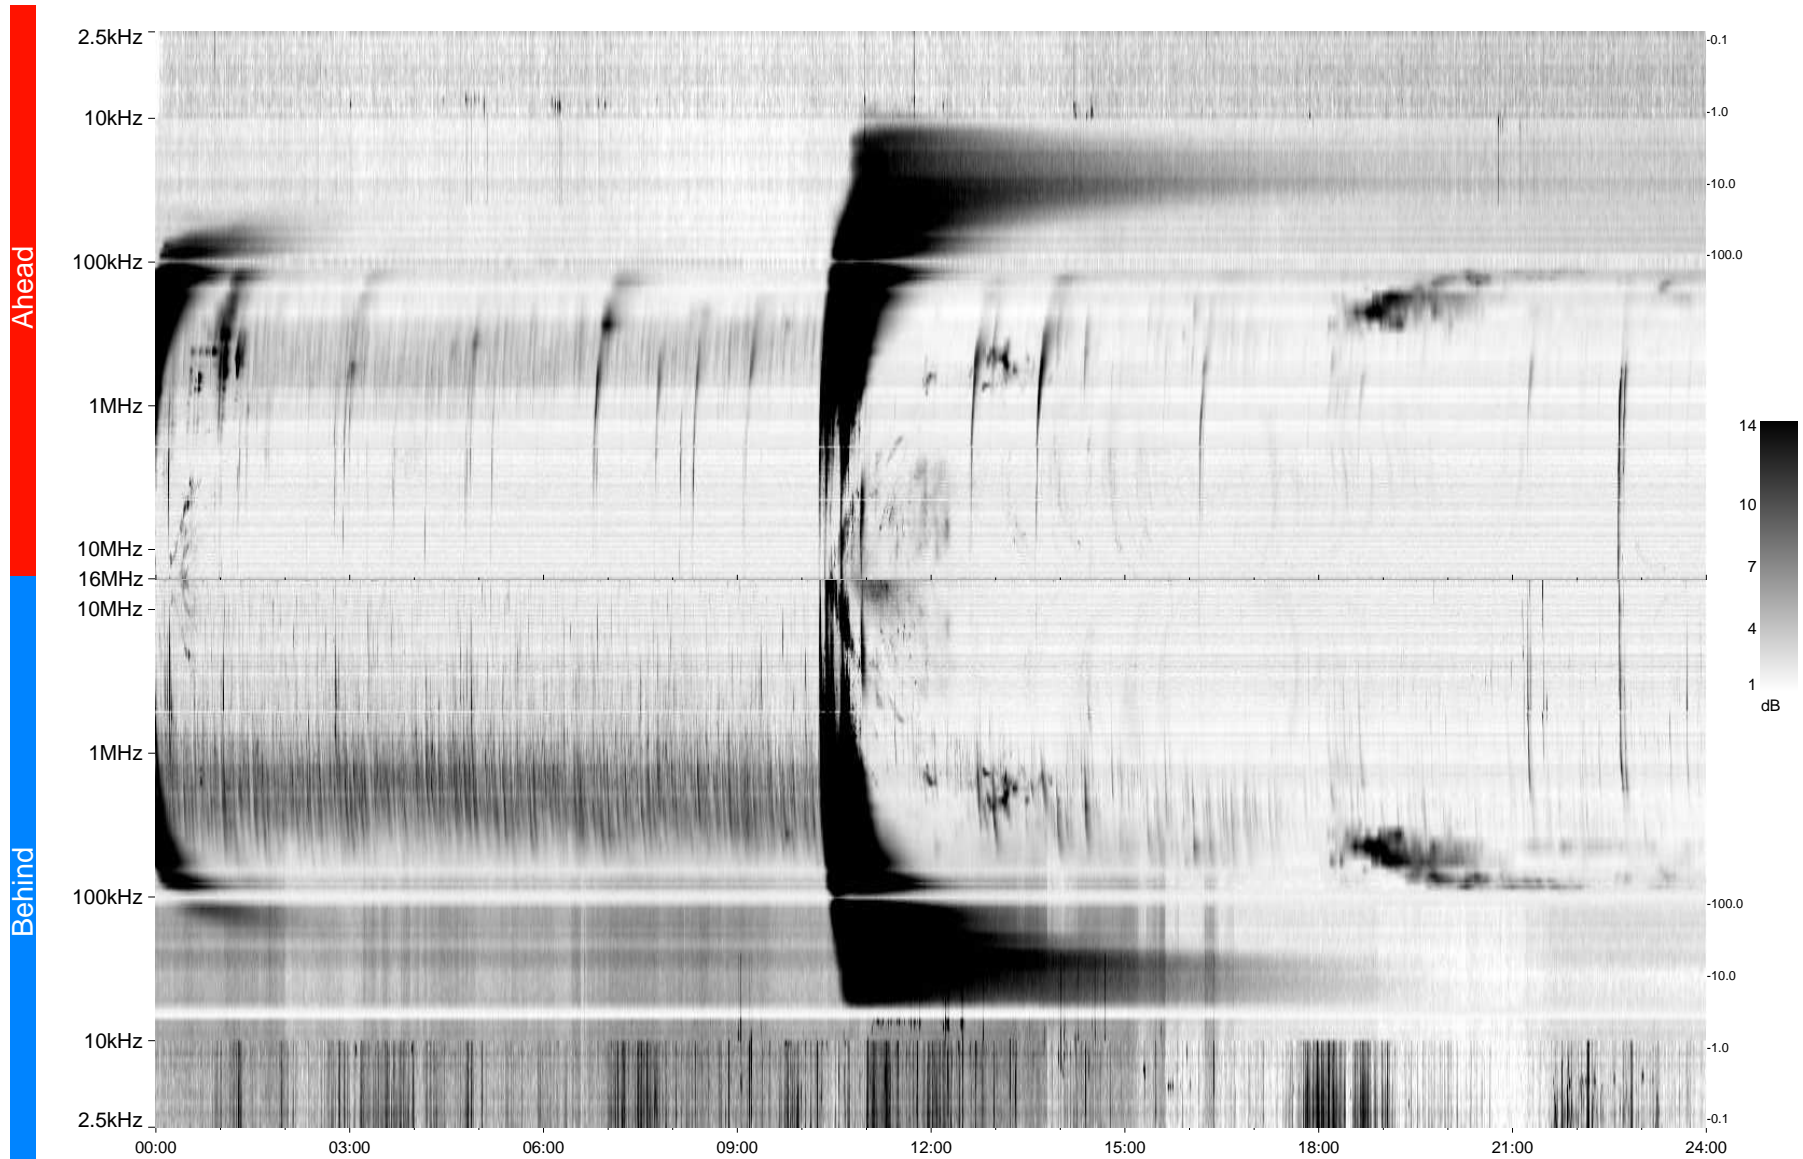

STEREO/WAVES Daily Summary - 07-Nov-2013 (DOY 311)

Ahead source file = swaves_ahead_2013_311_1_05.fin
Ahead PSE Angle = xxx.x

Behind PSE Angle = xxx.x
Behind source file = swaves_behind_2013_311_1_05.fin

Time (UTC)