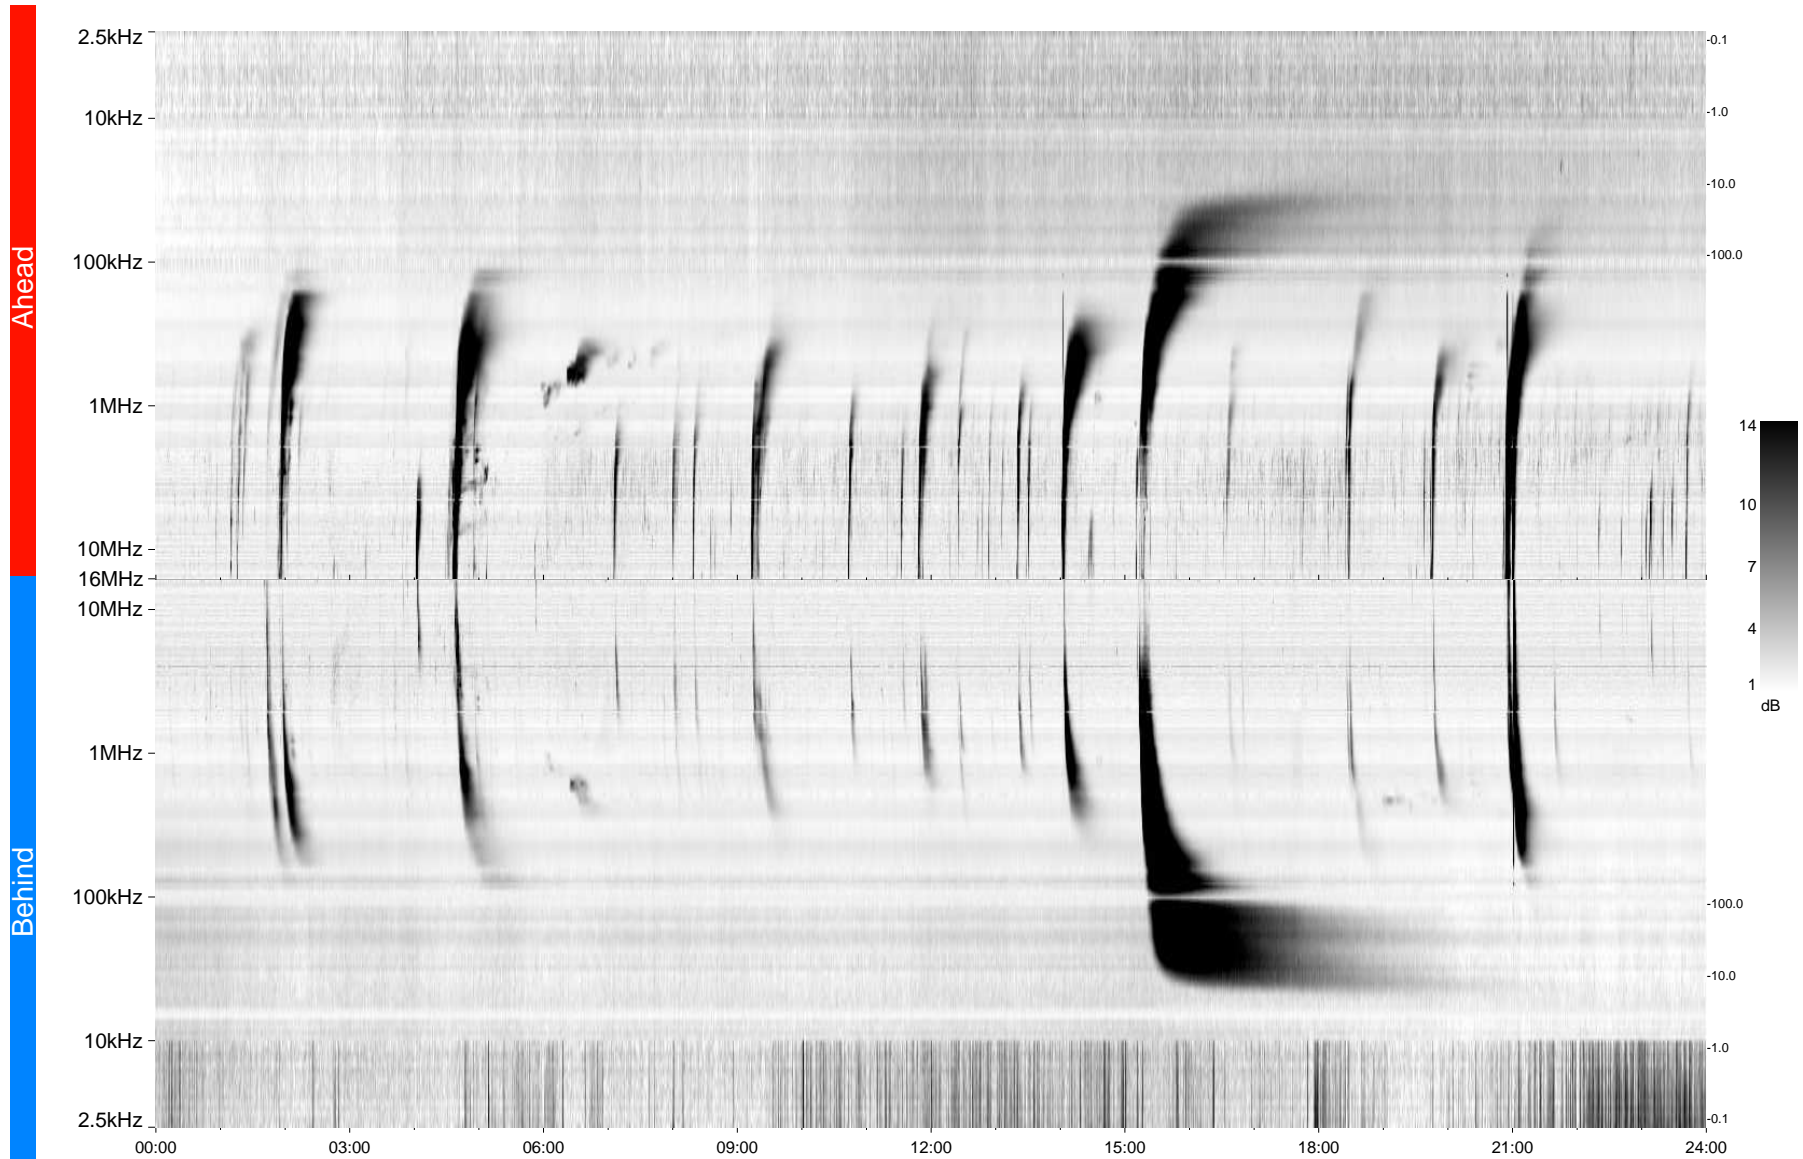

STEREO/WAVES Daily Summary - 28-Oct-2013 (DOY 301)

Ahead source file = swaves_ahead_2013_301_1_05.fin
Ahead PSE Angle = xxx.x

Behind PSE Angle = xxx.x
Behind source file = swaves_behind_2013_301_1_05.fin

Time (UTC)