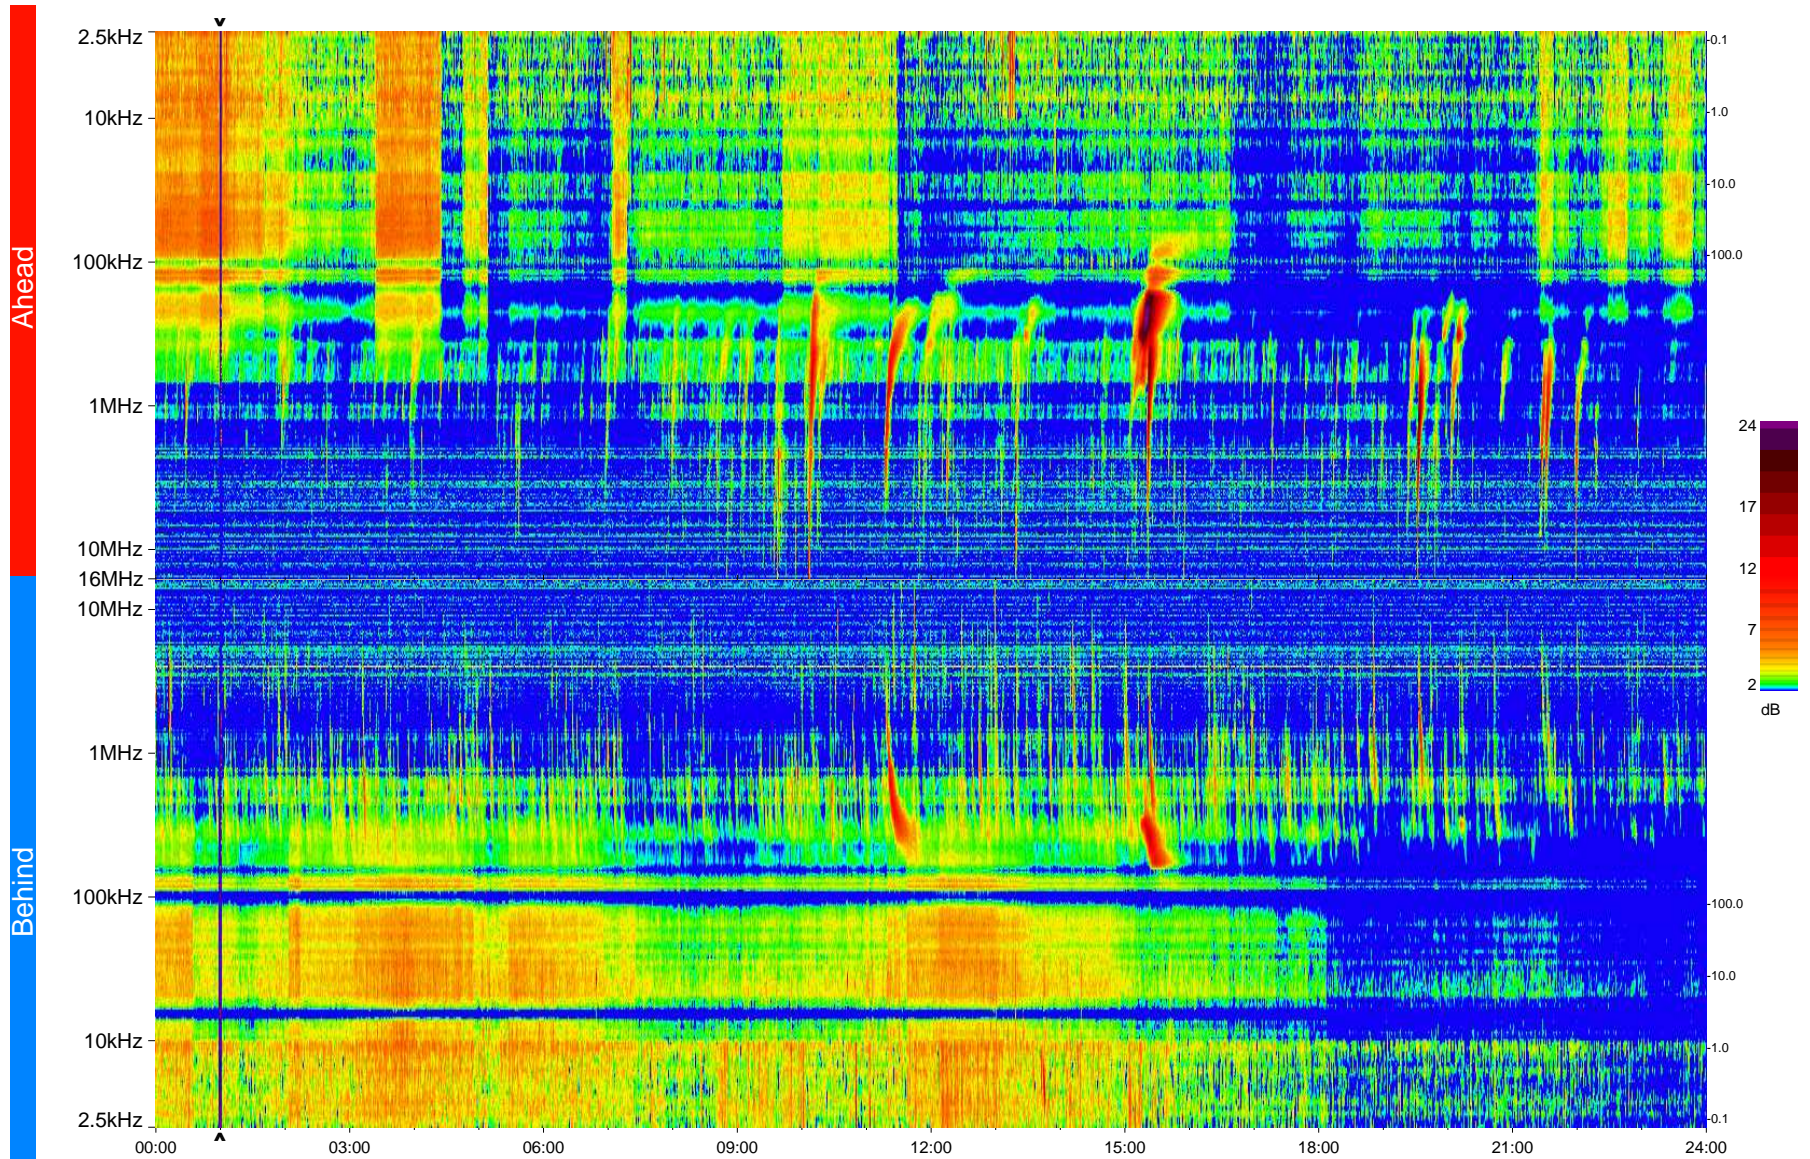

STEREO/WAVES Daily Summary - 23-Oct-2013 (DOY 296)

Ahead source file = swaves_ahead_2013_296_1_05.fin
Ahead PSE Angle = xxx.x

Behind PSE Angle = xxx.x
Behind source file = swaves_behind_2013_296_1_05.fin

Time (UTC)