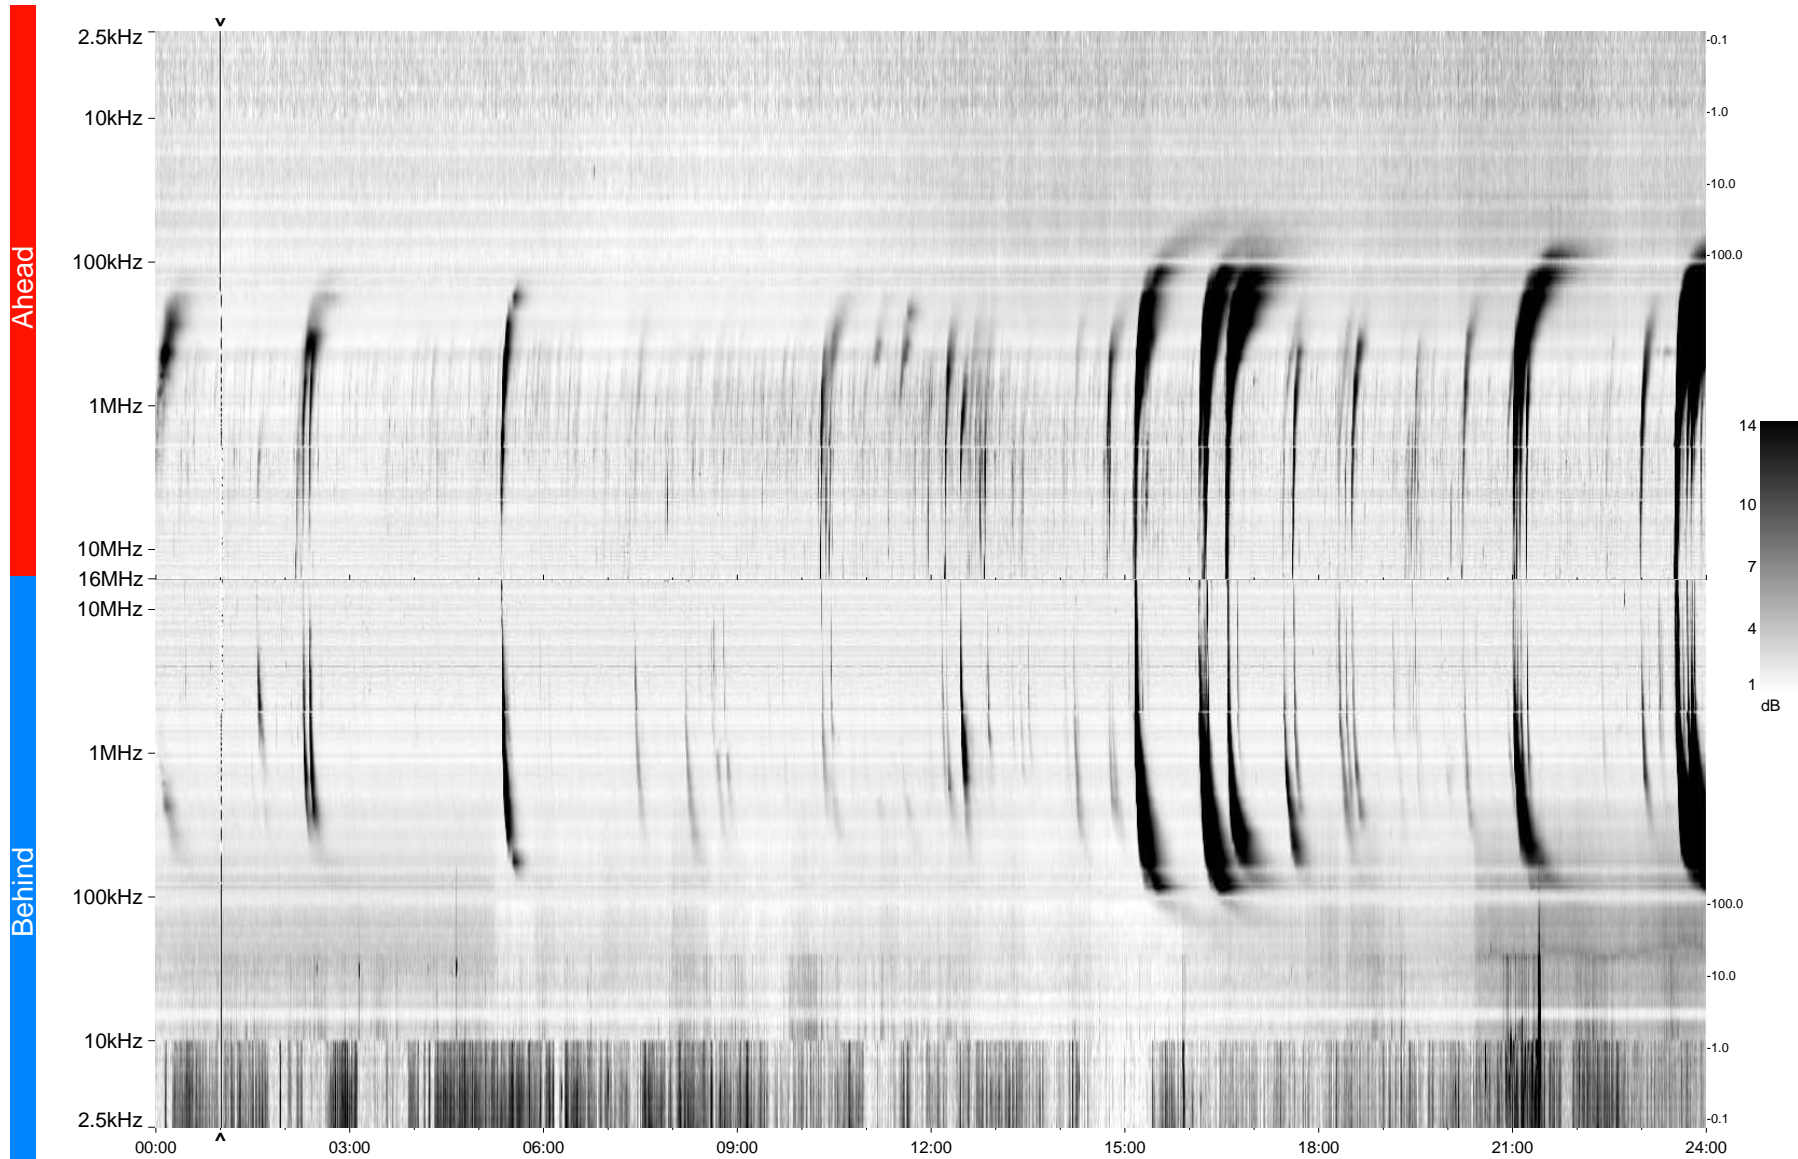

STEREO/WAVES Daily Summary - 15-Oct-2013 (DOY 288)

Ahead source file = swaves_ahead_2013_288_1_05.fin
Ahead PSE Angle = xxx.x

Behind PSE Angle = xxx.x
Behind source file = swaves_behind_2013_288_1_05.fin

Time (UTC)