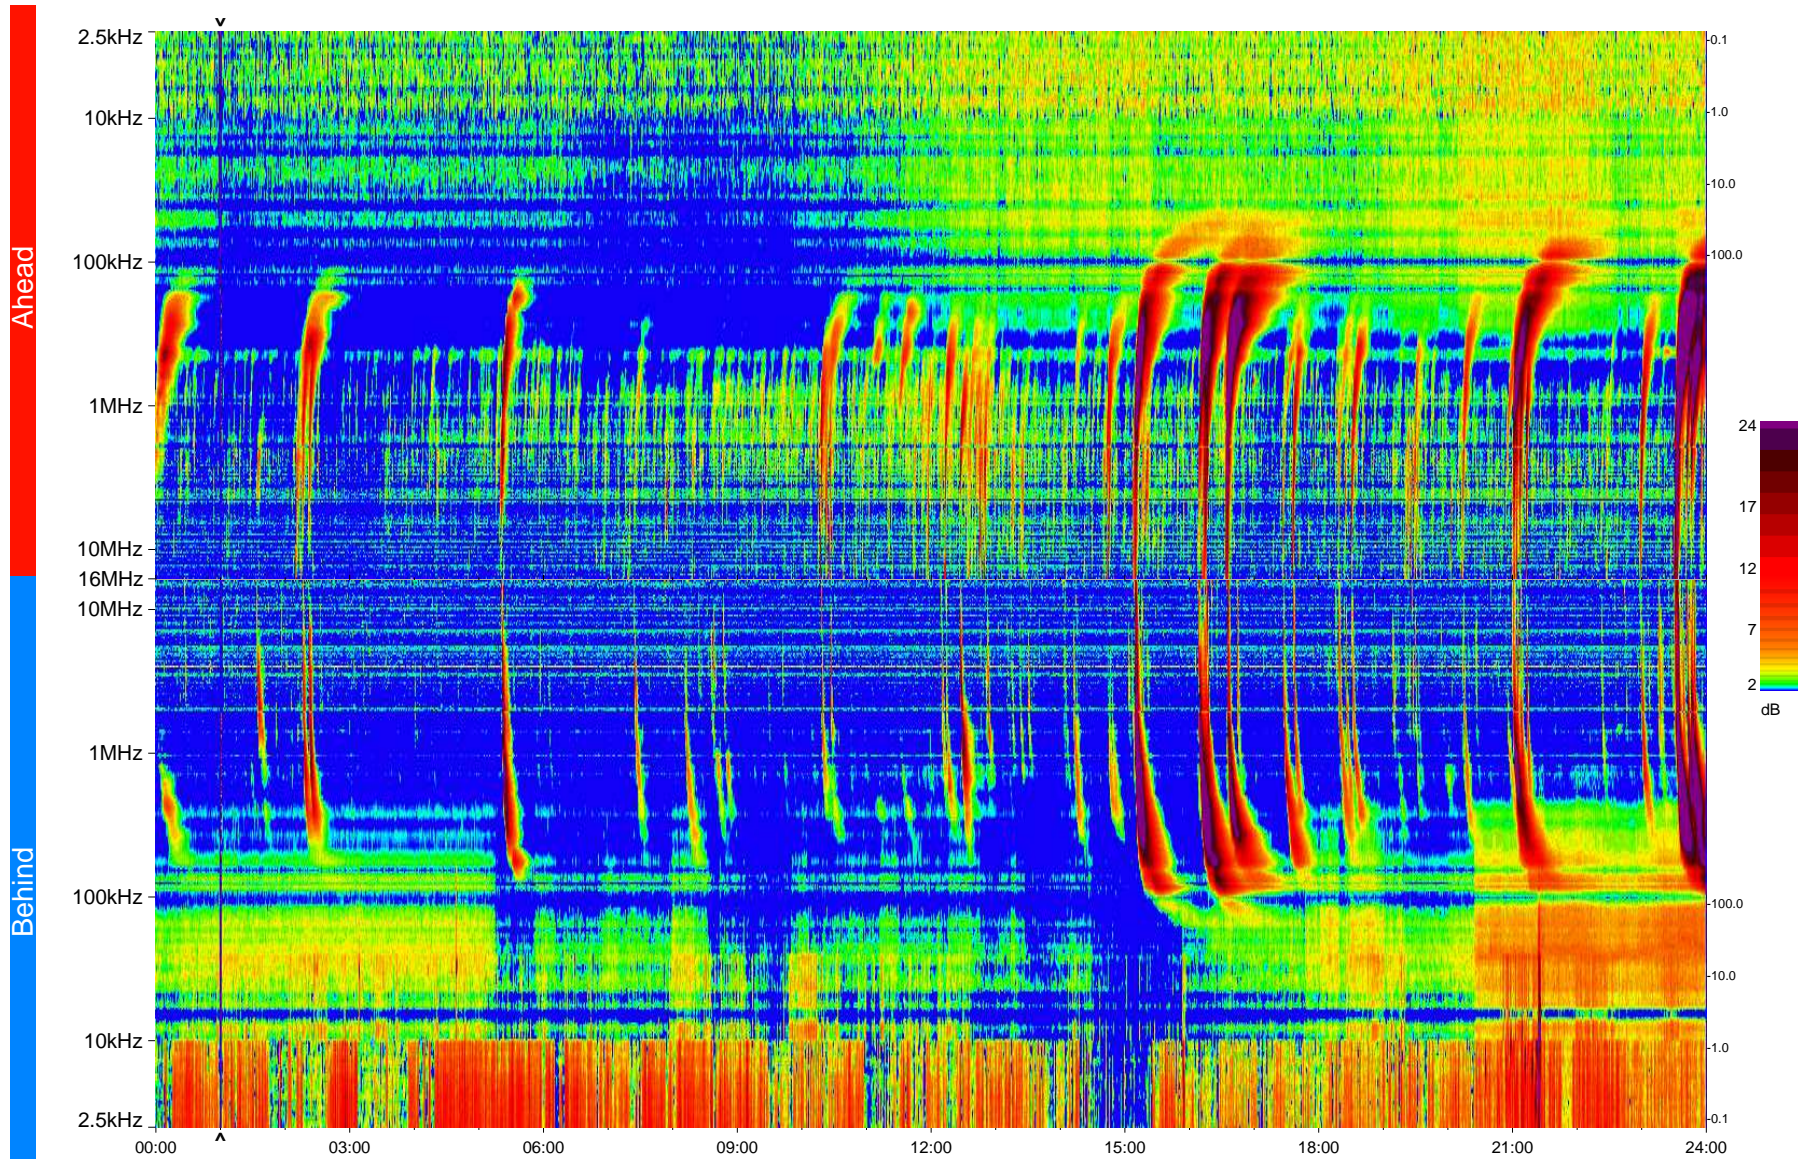

STEREO/WAVES Daily Summary - 15-Oct-2013 (DOY 288)

Ahead source file = swaves_ahead_2013_288_1_05.fin
Ahead PSE Angle = xxx.x

Behind PSE Angle = xxx.x
Behind source file = swaves_behind_2013_288_1_05.fin

Time (UTC)