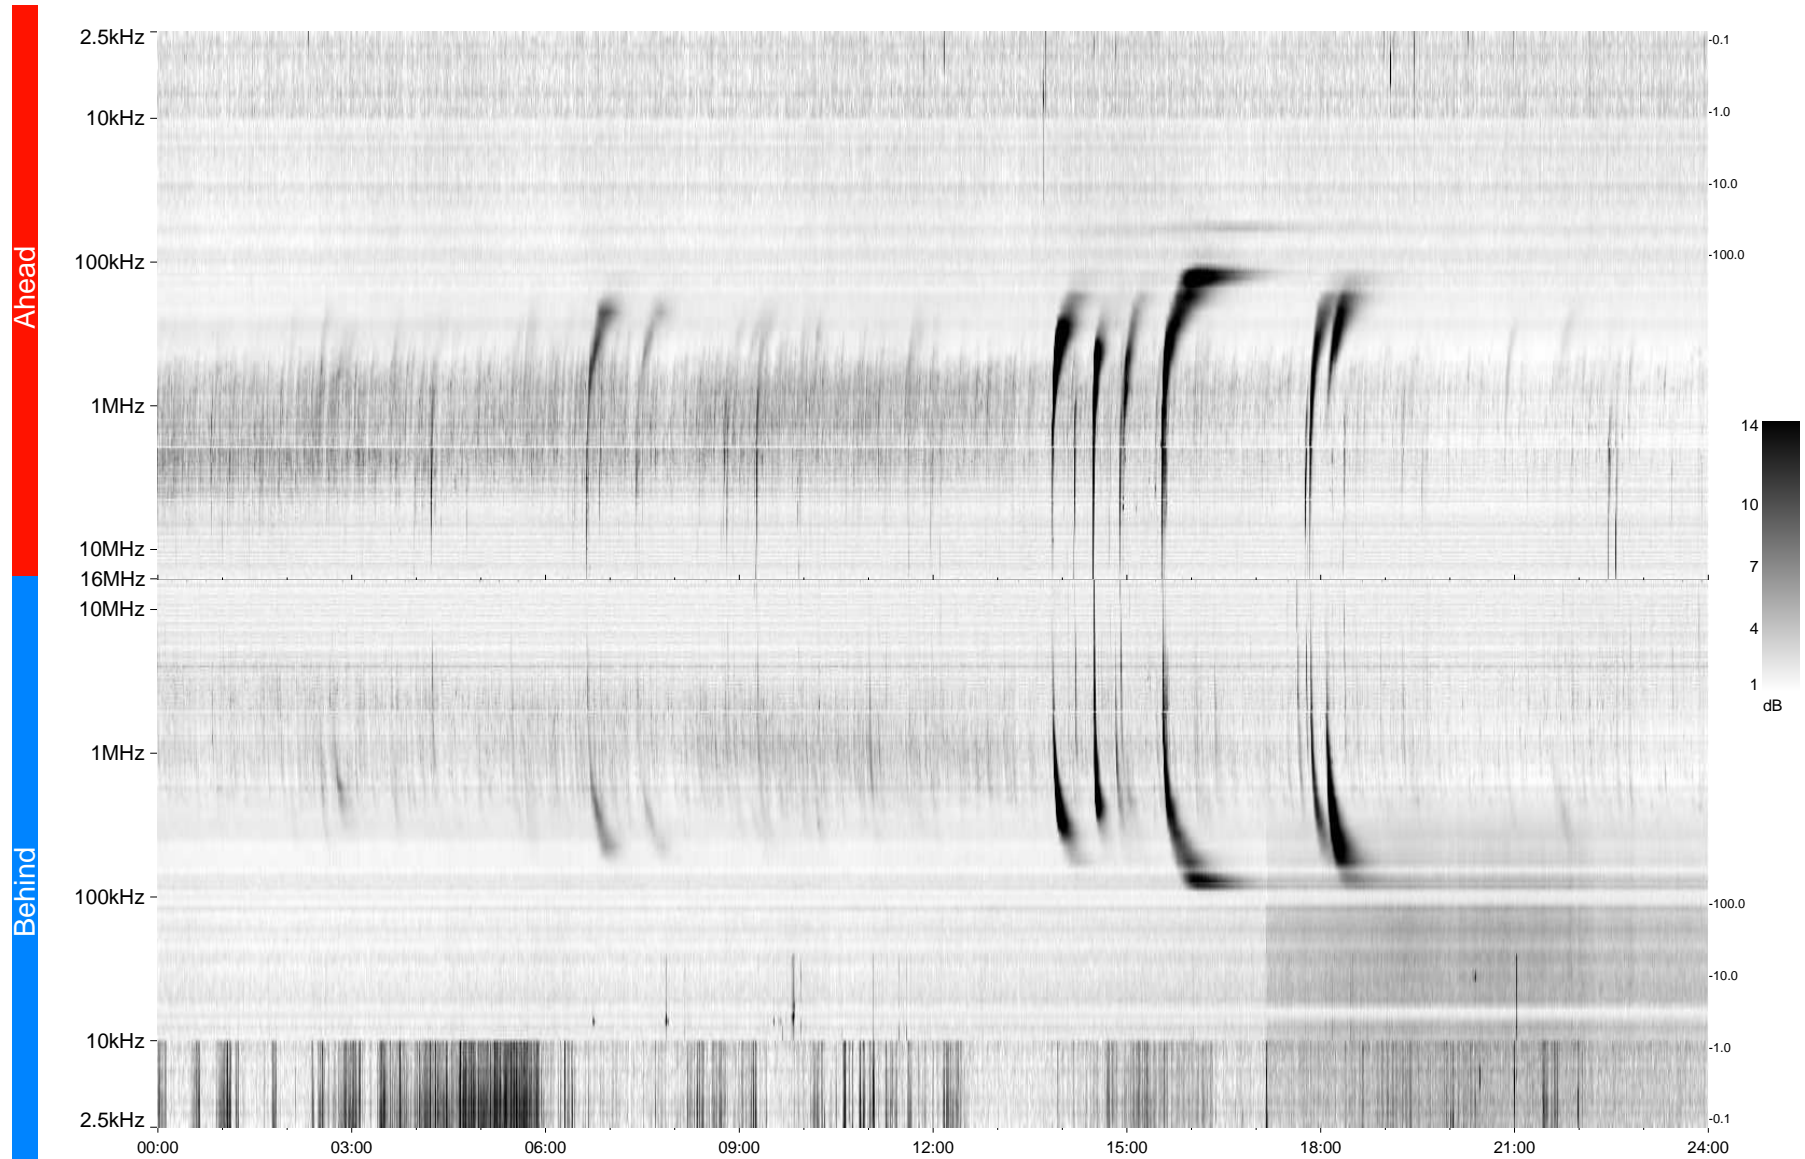

STEREO/WAVES Daily Summary - 12-Oct-2013 (DOY 285)

Ahead source file = swaves_ahead_2013_285_1_05.fin
Ahead PSE Angle = xxx.x

Behind PSE Angle = xxx.x
Behind source file = swaves_behind_2013_285_1_05.fin

Time (UTC)