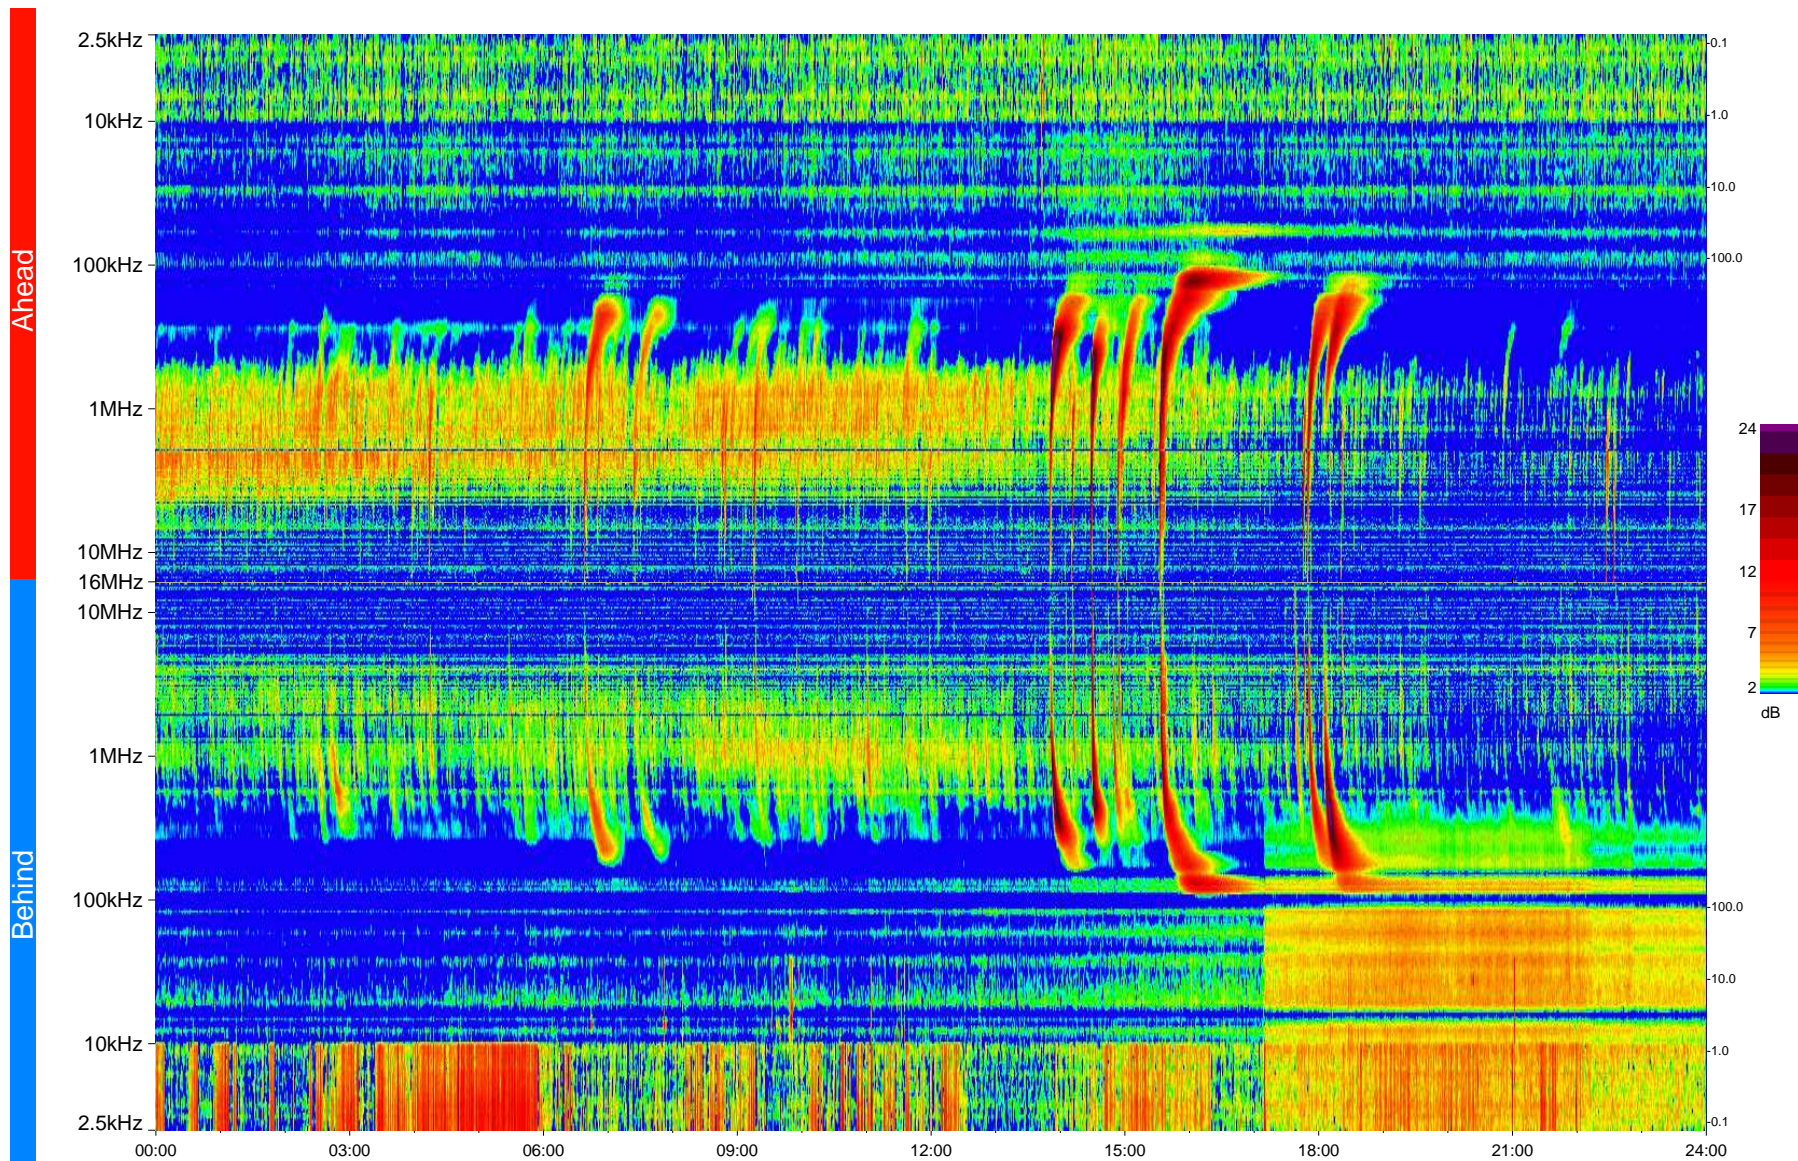

STEREO/WAVES Daily Summary - 12-Oct-2013 (DOY 285)

Ahead source file = swaves_ahead_2013_285_1_05.fin
Ahead PSE Angle = xxx.x

Behind PSE Angle = xxx.x
Behind source file = swaves_behind_2013_285_1_05.fin

Time (UTC)