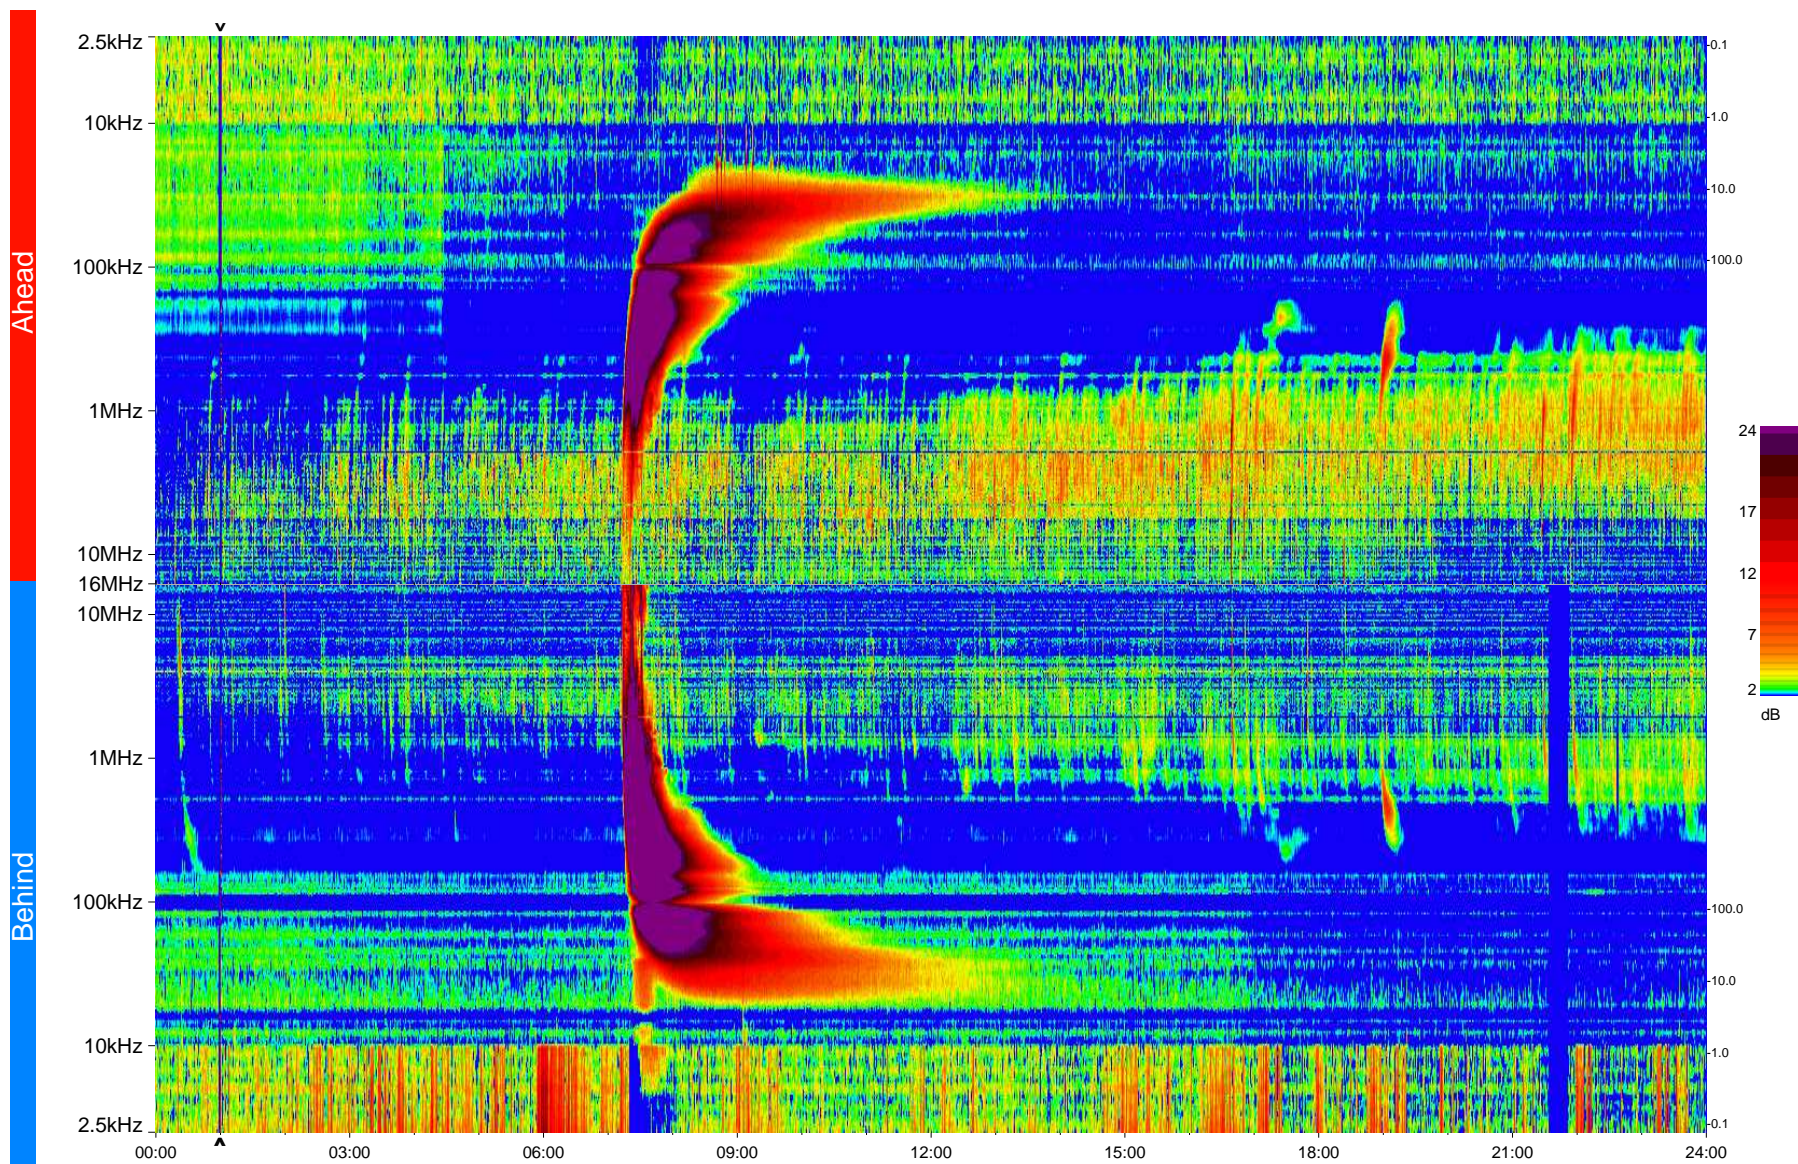

STEREO/WAVES Daily Summary - 11-Oct-2013 (DOY 284)

Ahead source file = swaves_ahead_2013_284_1_05.fin
Ahead PSE Angle = xxx.x

Behind PSE Angle = xxx.x
Behind source file = swaves_behind_2013_284_1_05.fin

Time (UTC)