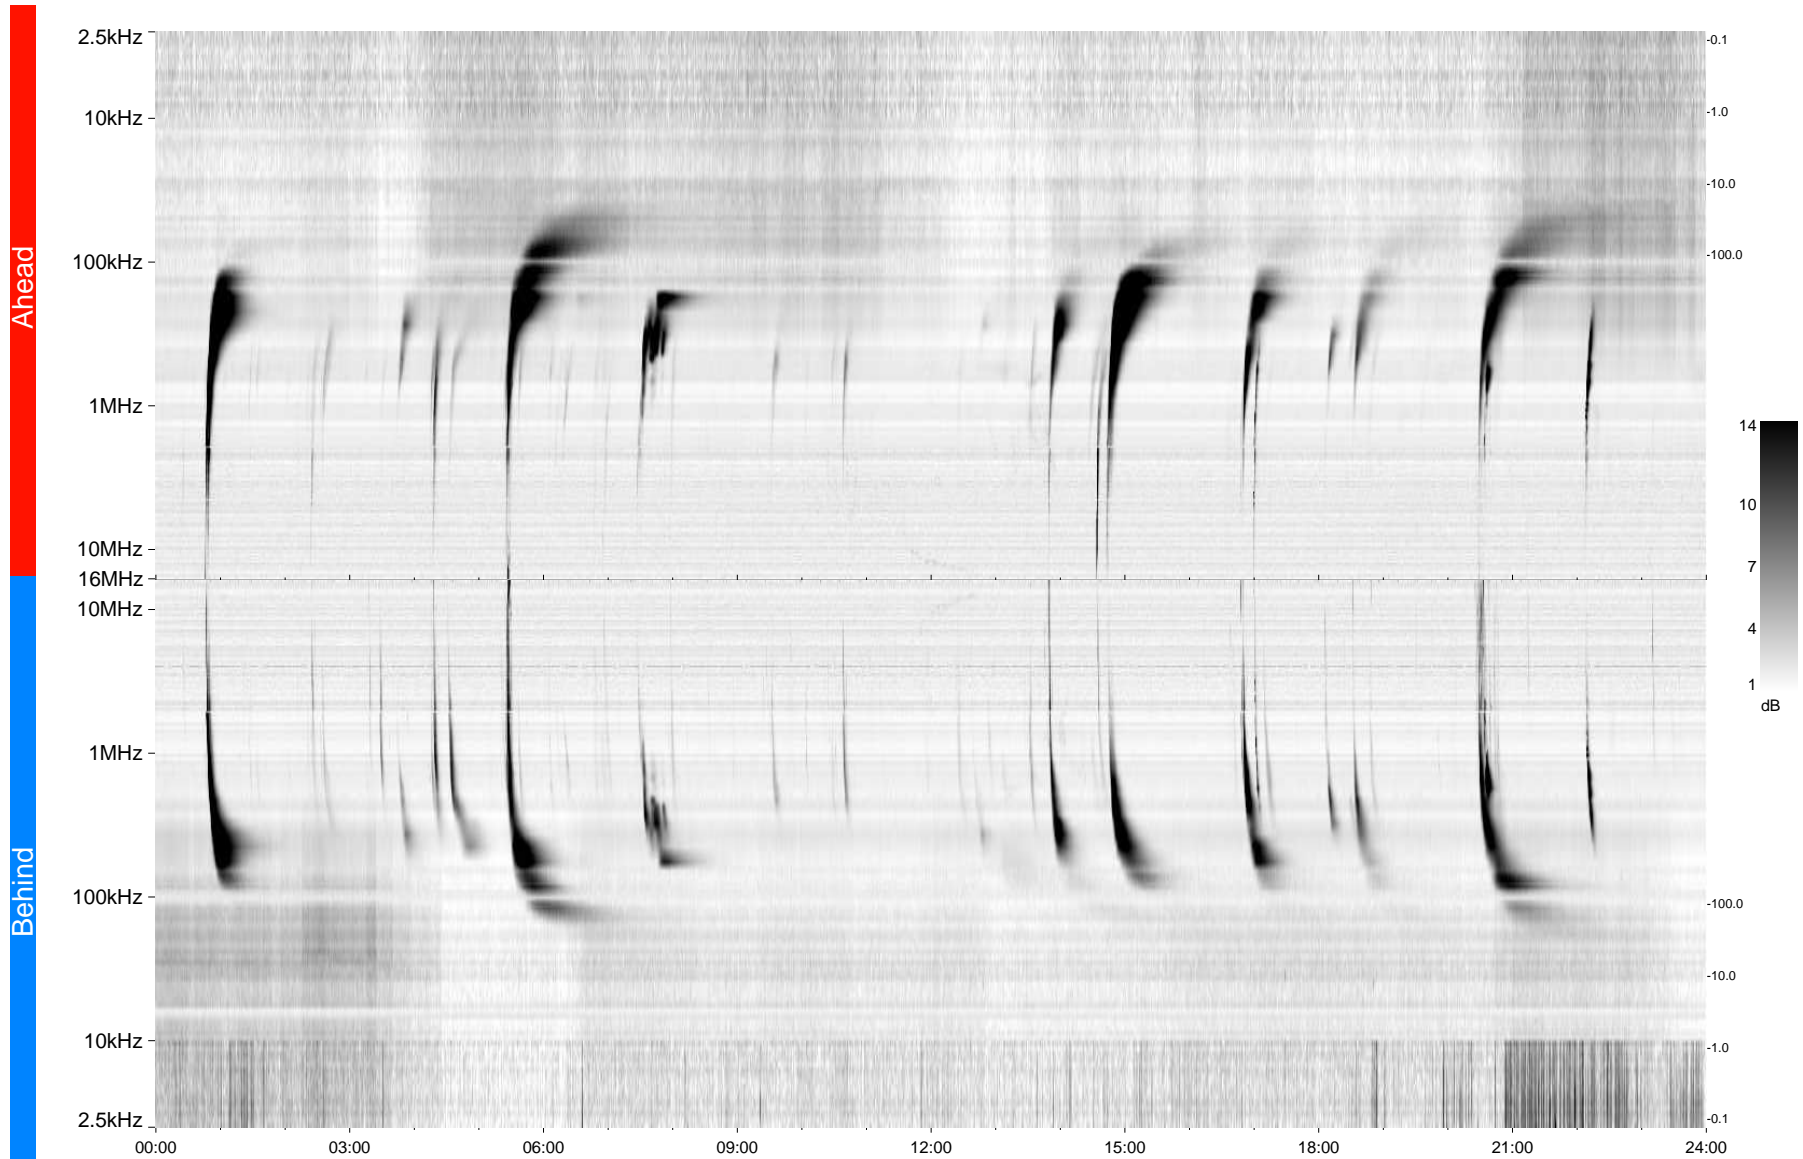

STEREO/WAVES Daily Summary - 06-Oct-2013 (DOY 279)

Ahead source file = swaves_ahead_2013_279_1_05.fin
Ahead PSE Angle = xxx.x

Behind PSE Angle = xxx.x
Behind source file = swaves_behind_2013_279_1_05.fin

Time (UTC)