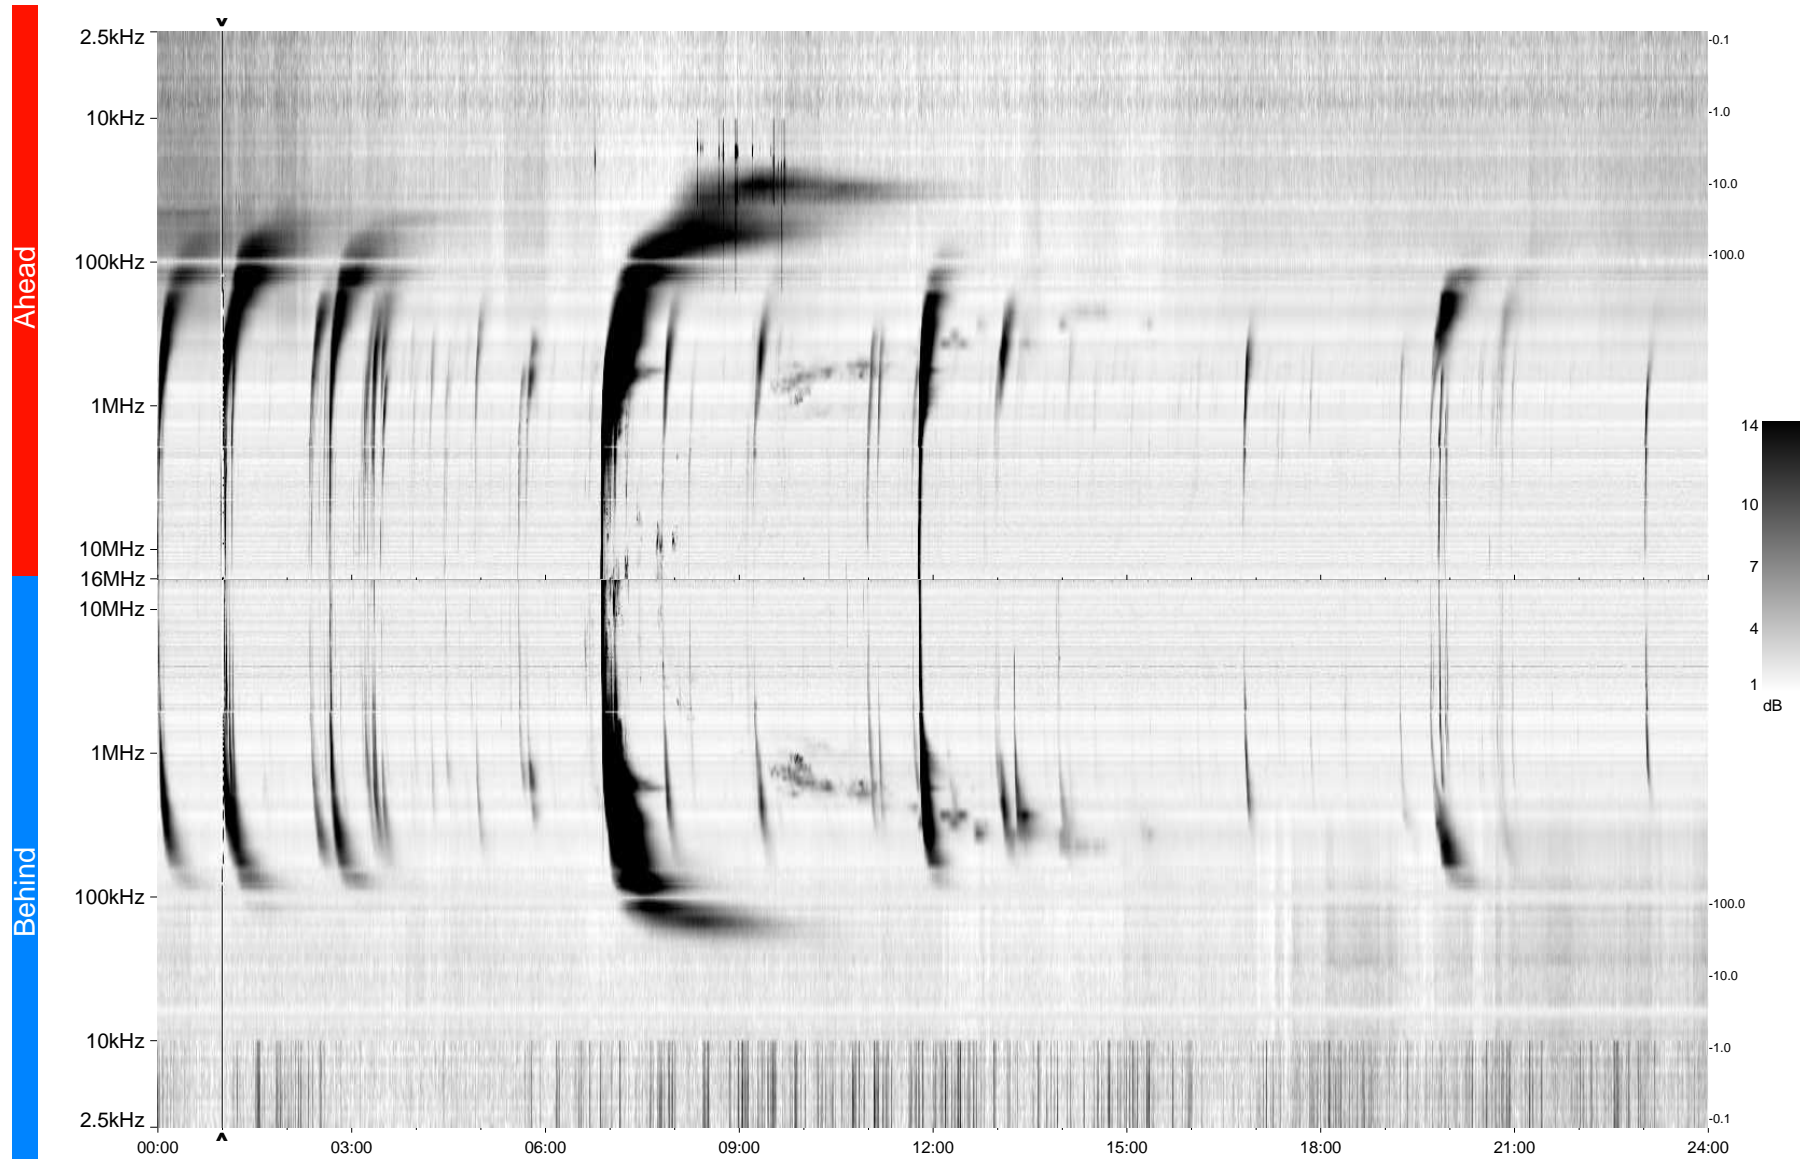

STEREO/WAVES Daily Summary - 05-Oct-2013 (DOY 278)

Ahead source file = swaves_ahead_2013_278_1_05.fin
Ahead PSE Angle = xxx.x

Behind PSE Angle = xxx.x
Behind source file = swaves_behind_2013_278_1_05.fin

Time (UTC)