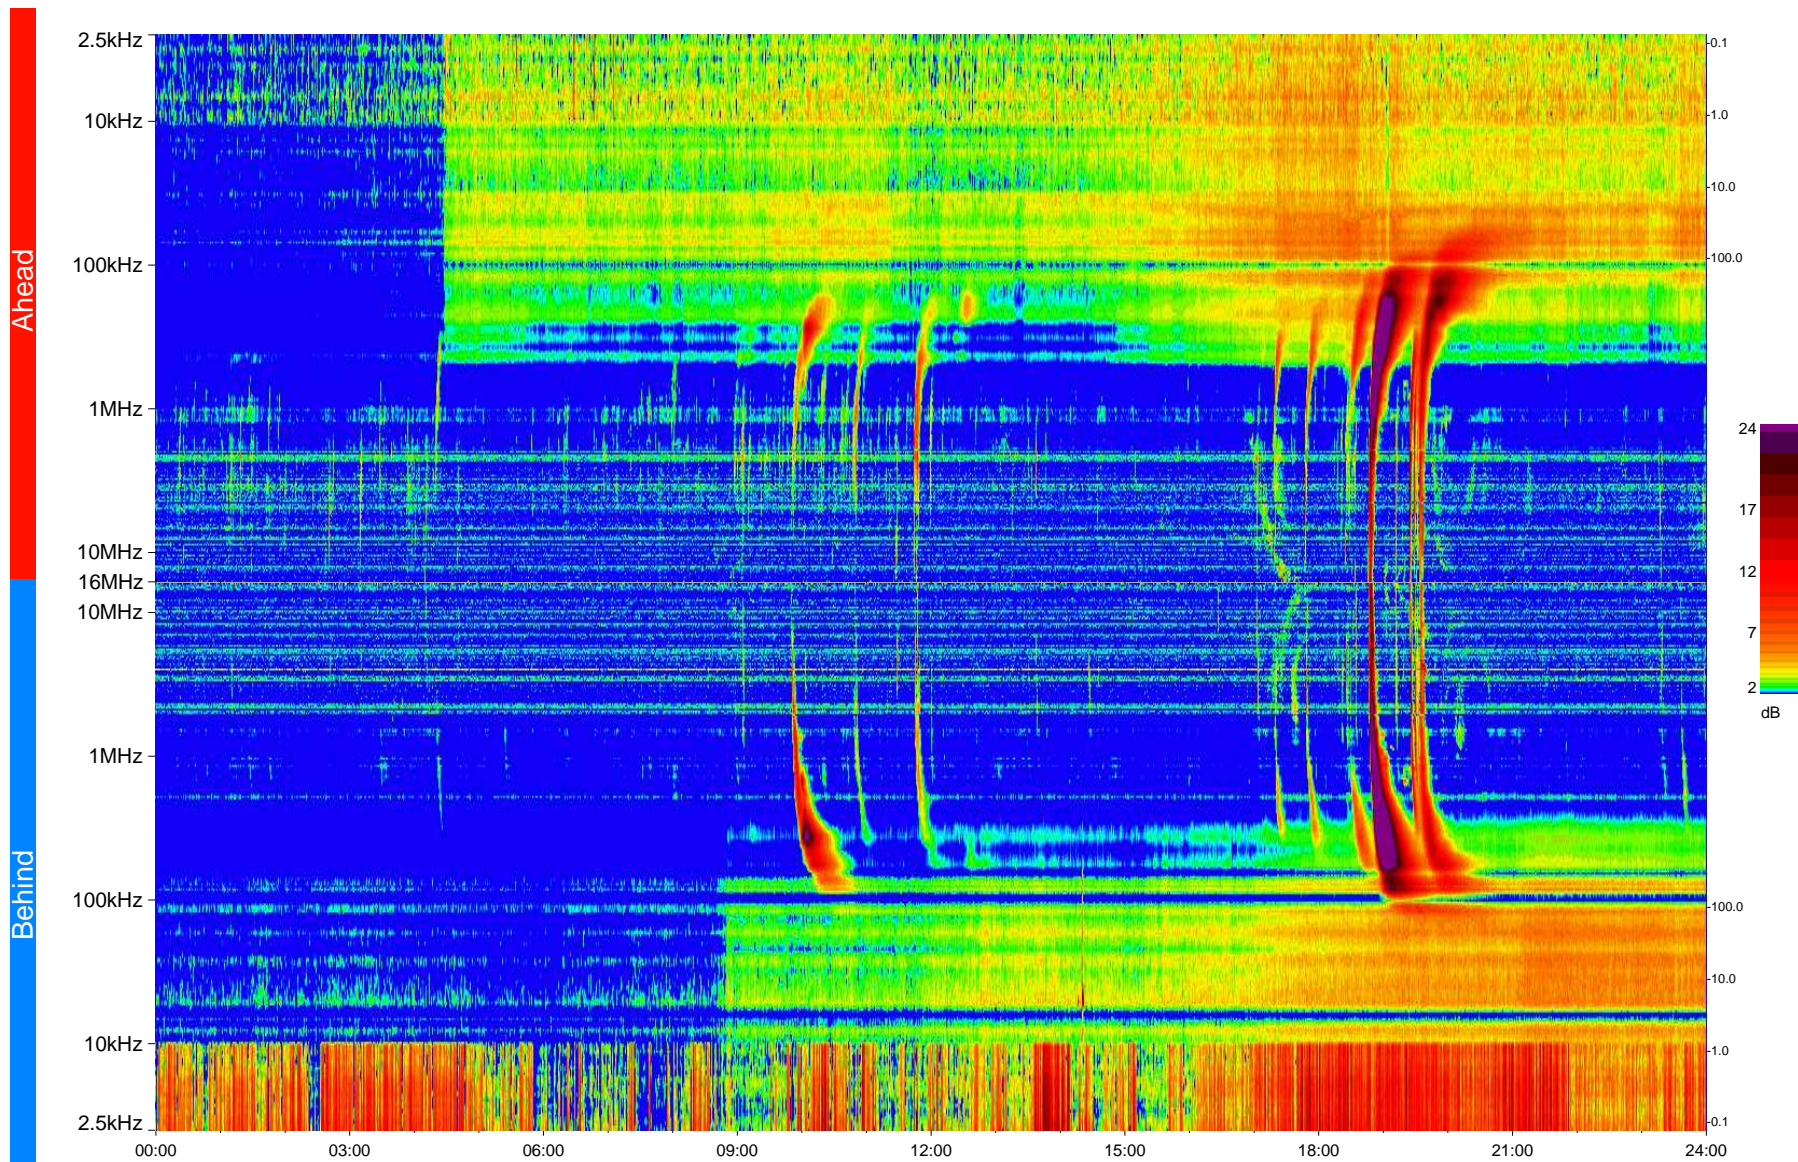

STEREO/WAVES Daily Summary - 04-Oct-2013 (DOY 277)

Ahead source file = swaves_ahead_2013_277_1_05.fin
Ahead PSE Angle = xxx.x

Behind PSE Angle = xxx.x
Behind source file = swaves_behind_2013_277_1_05.fin

Time (UTC)