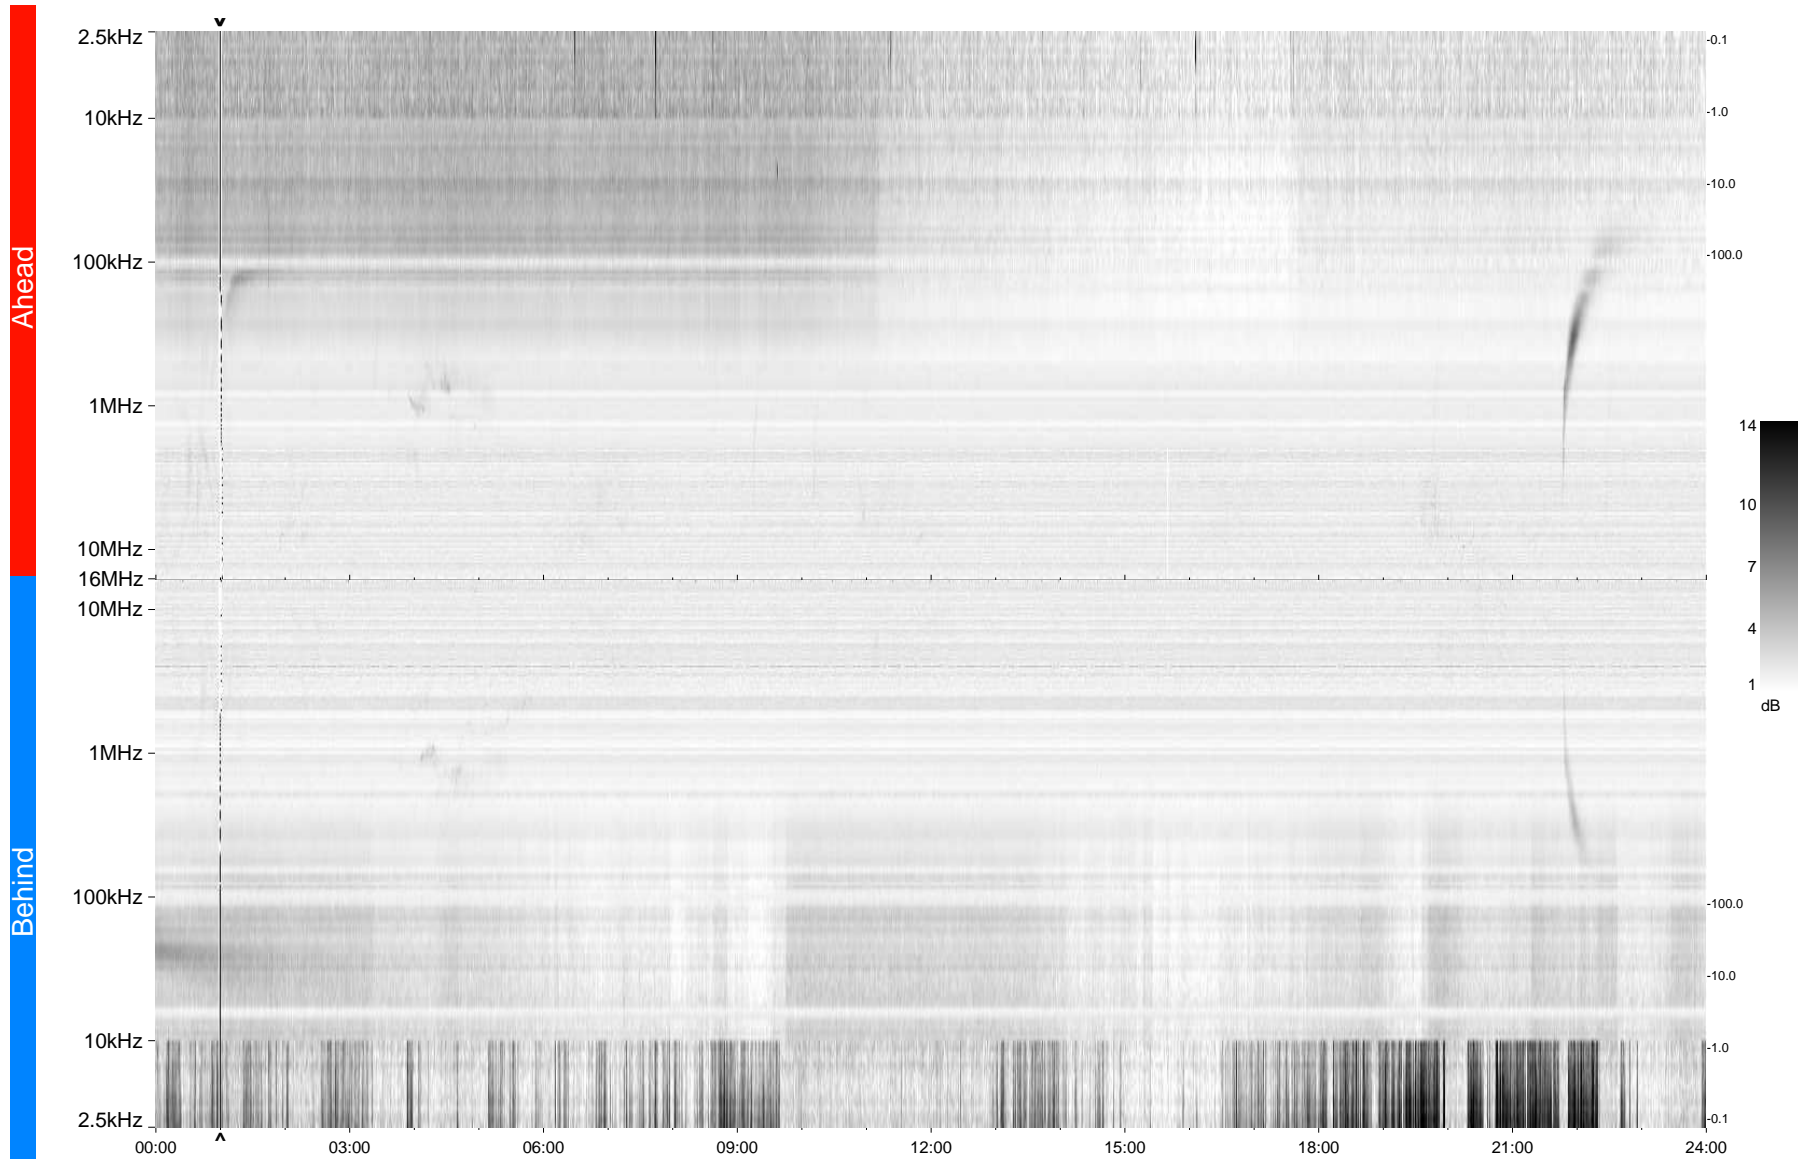

STEREO/WAVES Daily Summary - 25-Sep-2013 (DOY 268)

Ahead source file = swaves_ahead_2013_268_1_05.fin
Ahead PSE Angle = xxx.x

Behind PSE Angle = xxx.x
Behind source file = swaves_behind_2013_268_1_05.fin

Time (UTC)