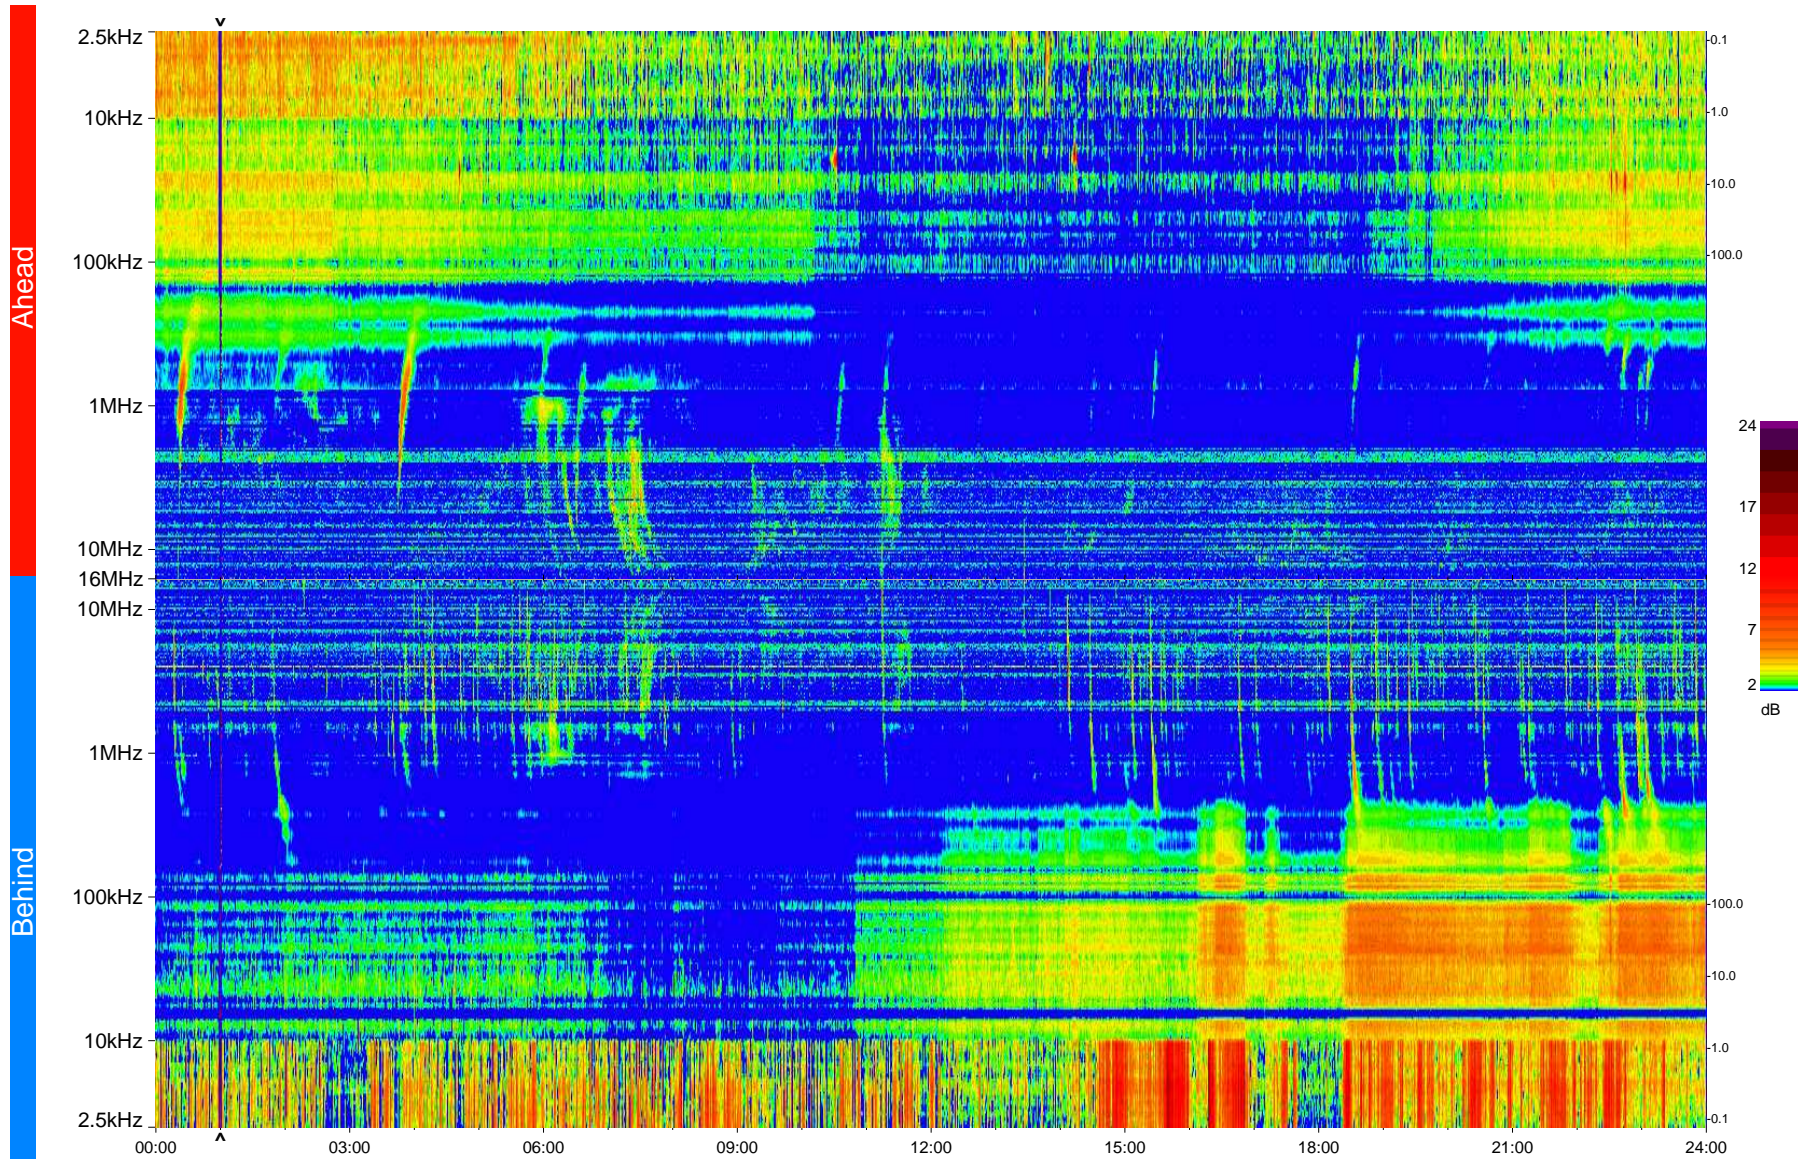

STEREO/WAVES Daily Summary - 15-Sep-2013 (DOY 258)

Ahead source file = swaves_ahead_2013_258_1_05.fin
Ahead PSE Angle = xxx.x

Behind PSE Angle = xxx.x
Behind source file = swaves_behind_2013_258_1_05.fin

Time (UTC)