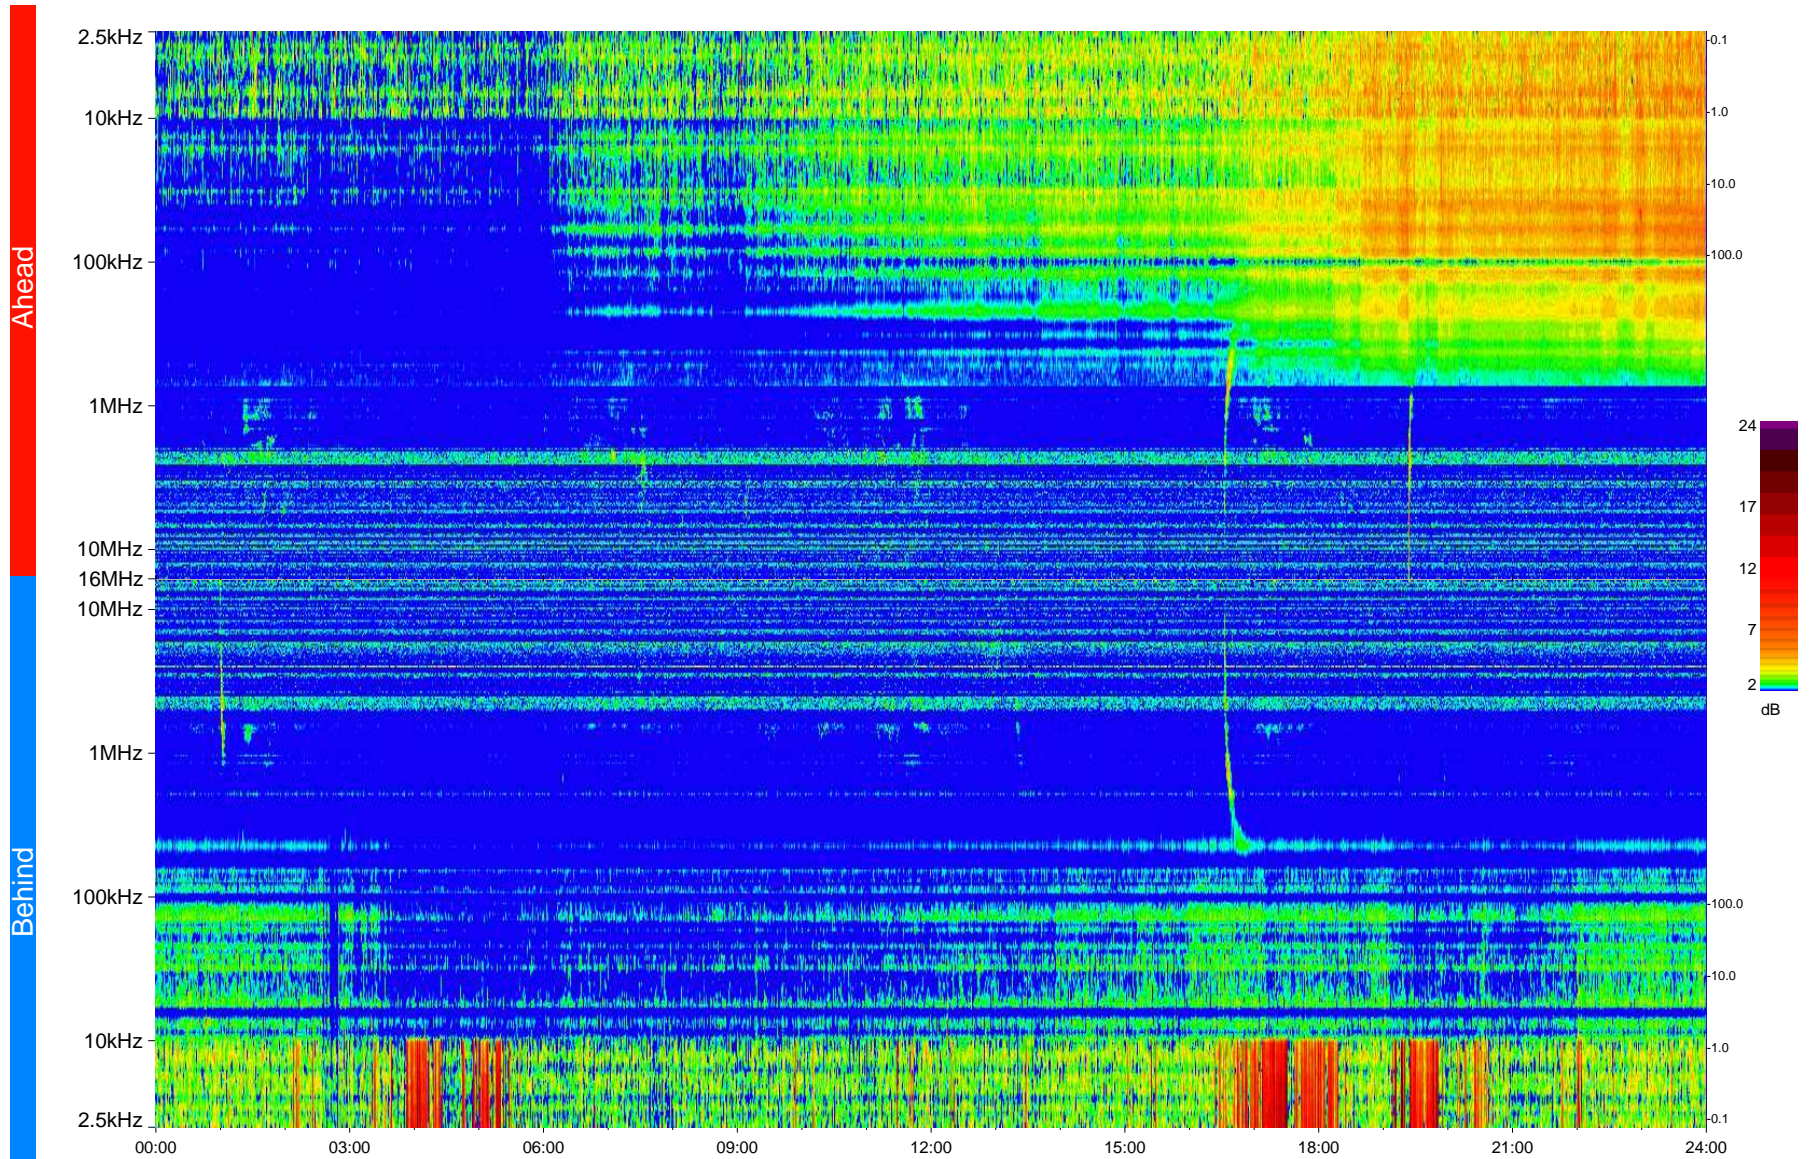

STEREO/WAVES Daily Summary - 27-Aug-2013 (DOY 239)

Ahead source file = swaves_ahead_2013_239_1_05.fin
Ahead PSE Angle = xxx.x

Behind PSE Angle = xxx.x
Behind source file = swaves_behind_2013_239_1_05.fin

Time (UTC)