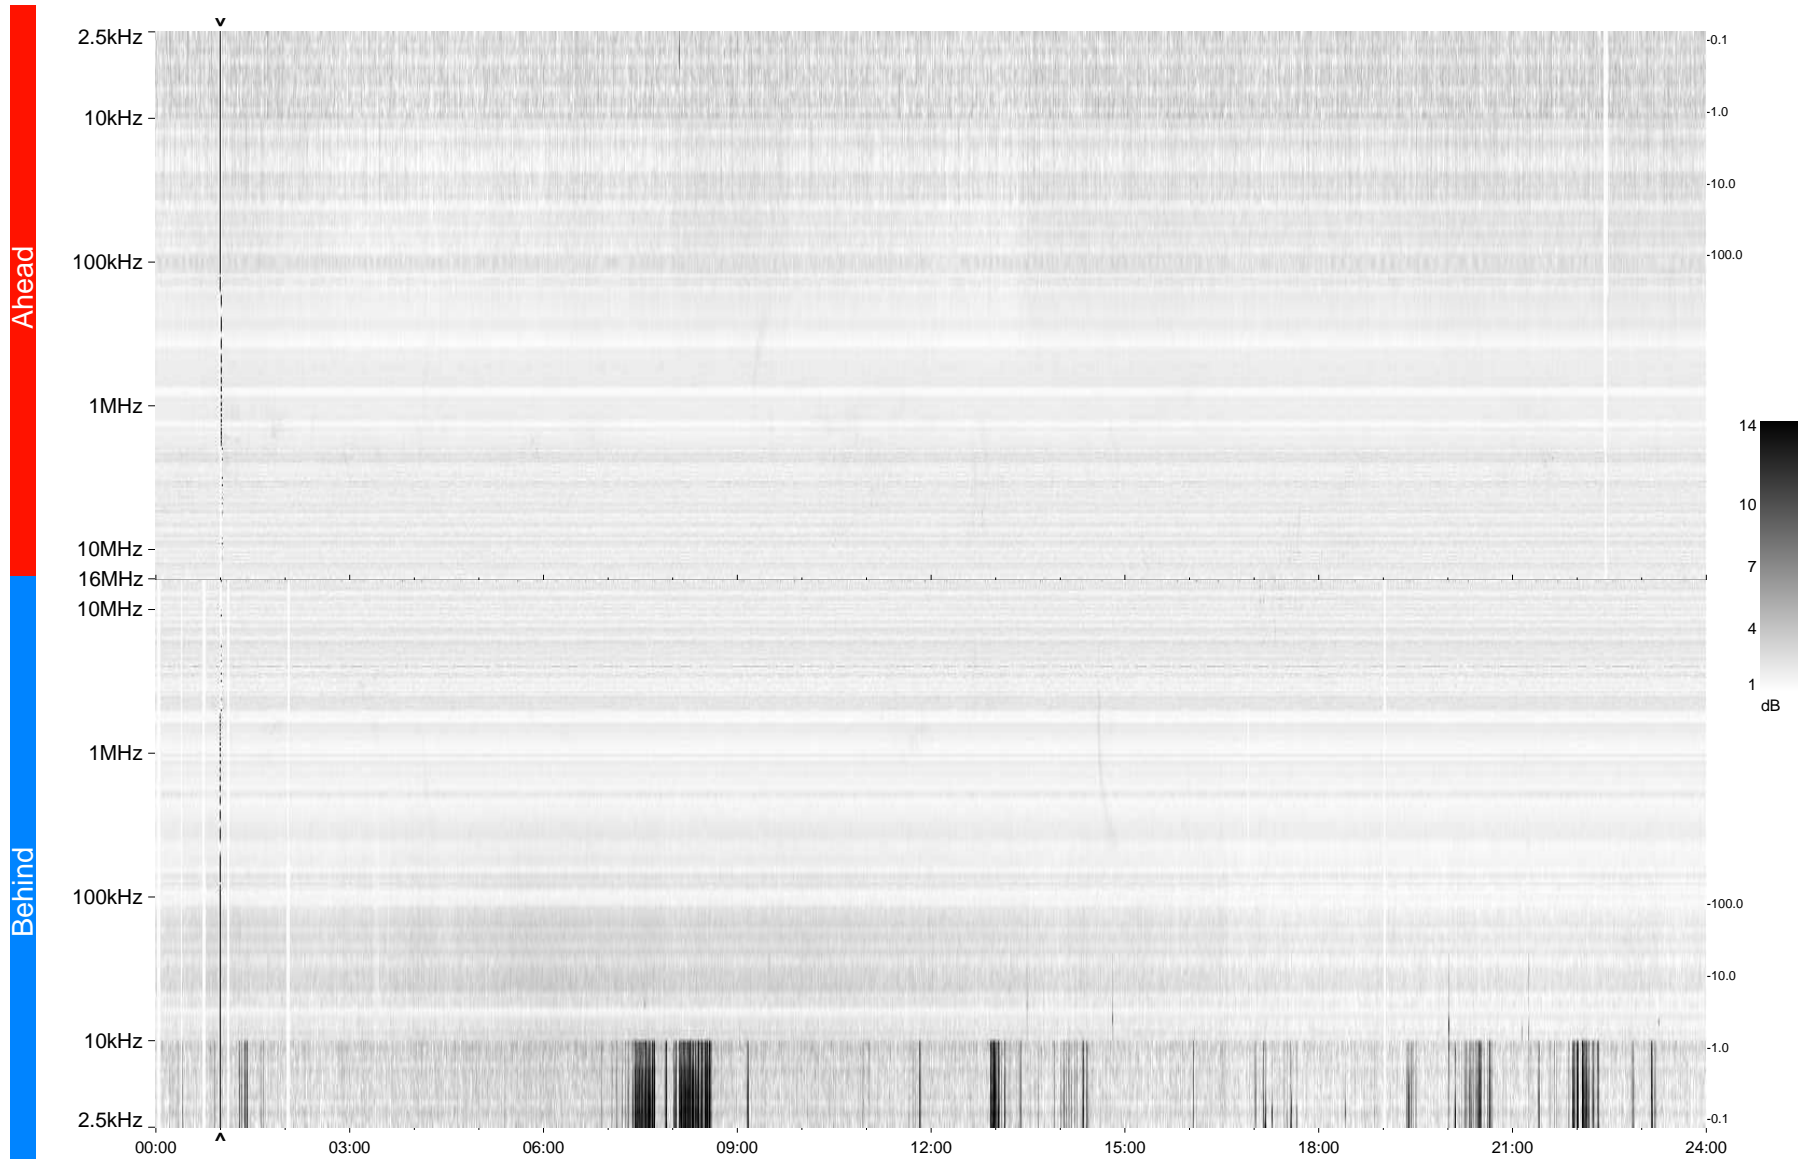

STEREO/WAVES Daily Summary - 26-Aug-2013 (DOY 238)

Ahead source file = swaves_ahead_2013_238_1_05.fin
Ahead PSE Angle = xxx.x

Behind PSE Angle = xxx.x
Behind source file = swaves_behind_2013_238_1_05.fin

Time (UTC)