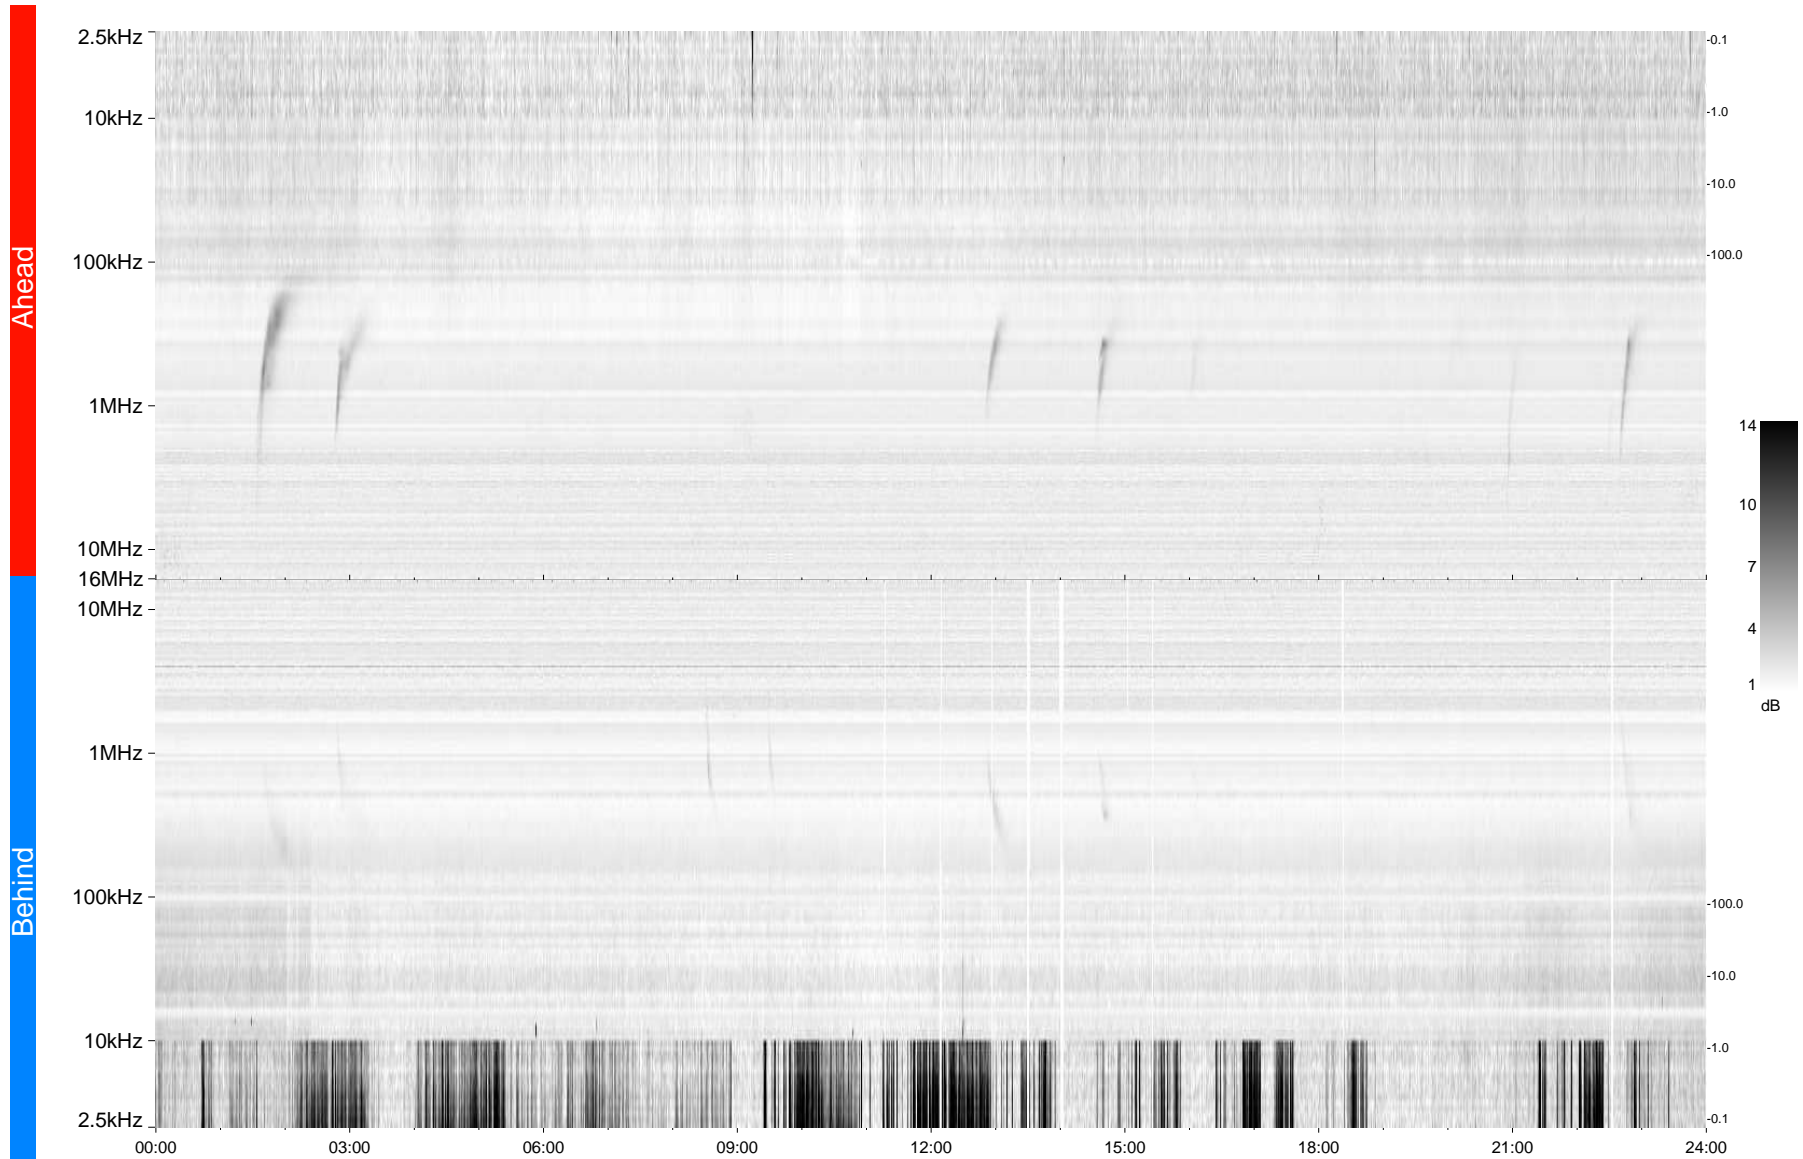

STEREO/WAVES Daily Summary - 25-Aug-2013 (DOY 237)

Ahead source file = swaves_ahead_2013_237_1_06.fin
Ahead PSE Angle = xxx.x

Behind PSE Angle = xxx.x
Behind source file = swaves_behind_2013_237_1_05.fin

Time (UTC)