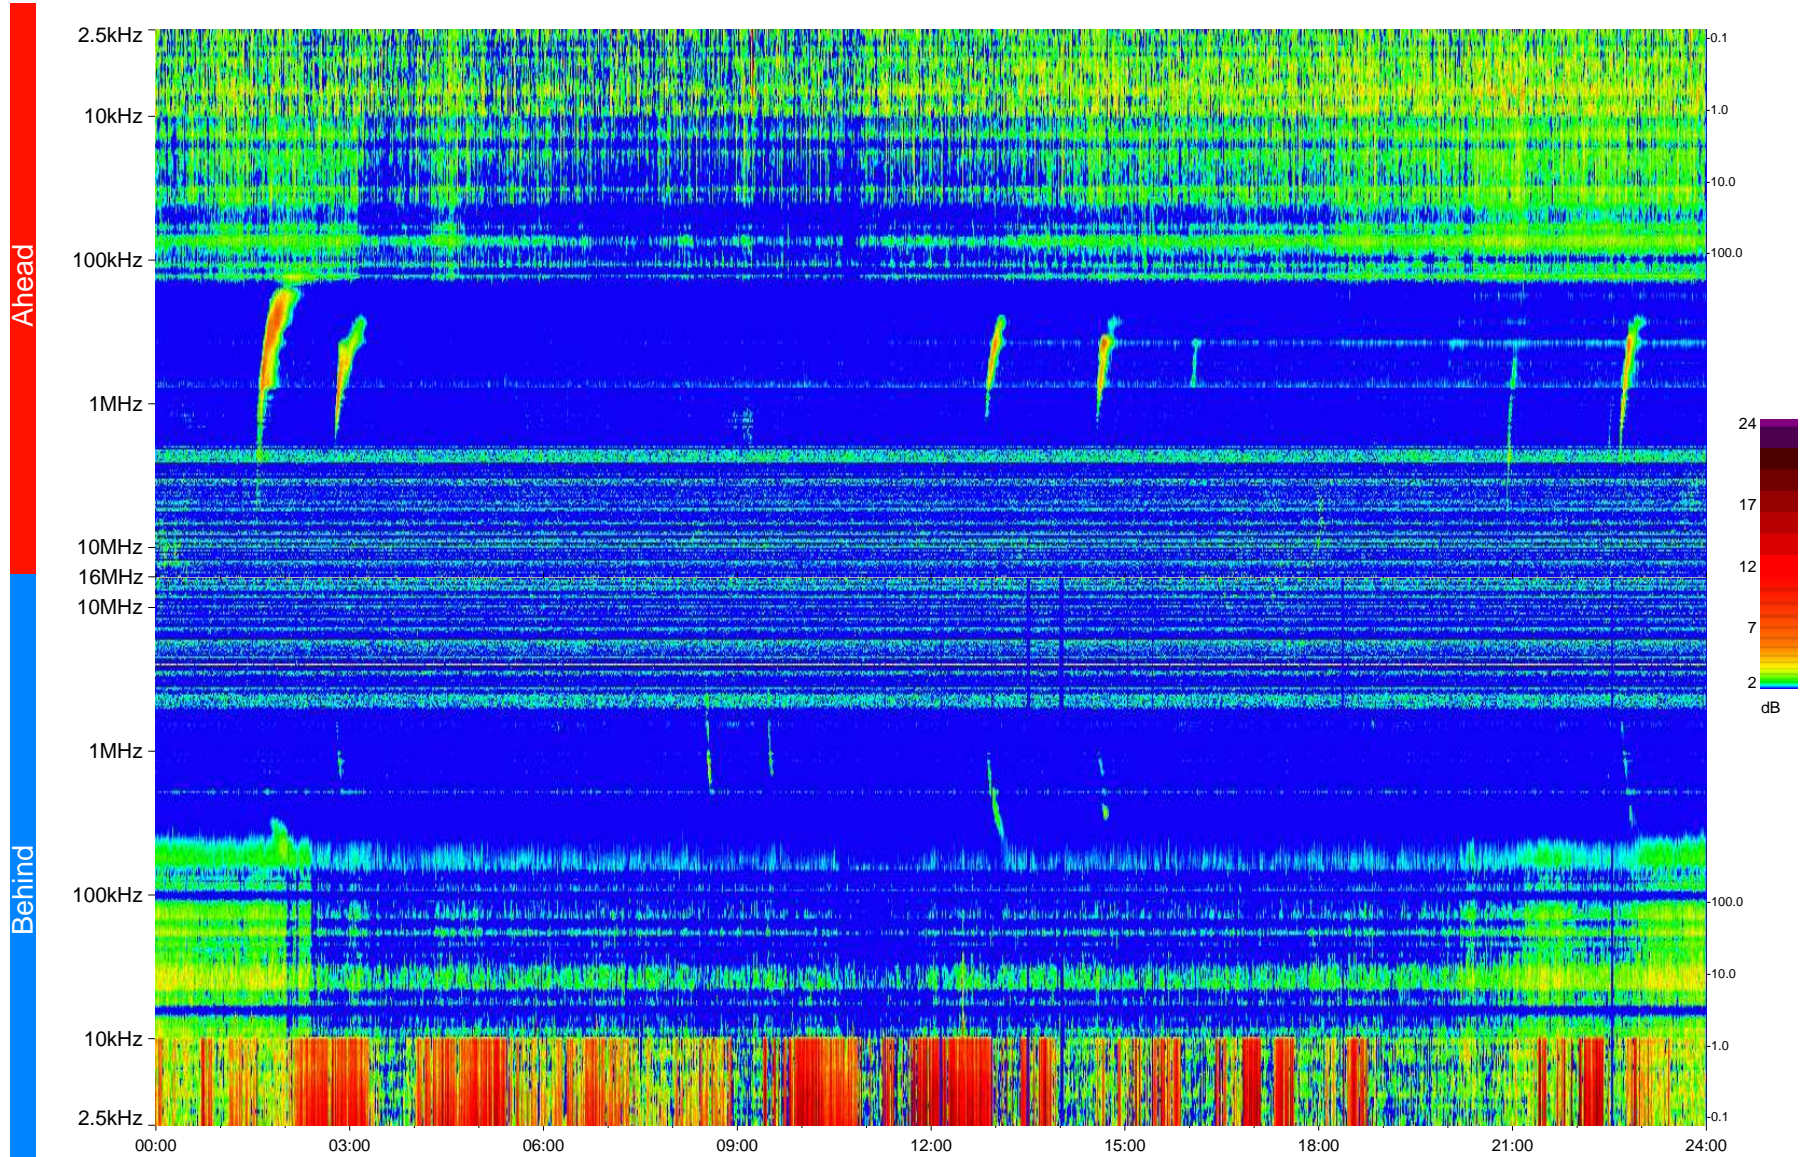

STEREO/WAVES Daily Summary - 25-Aug-2013 (DOY 237)

Ahead source file = swaves_ahead_2013_237_1_06.fin
Ahead PSE Angle = xxx.x

Behind PSE Angle = xxx.x
Behind source file = swaves_behind_2013_237_1_05.fin

Time (UTC)