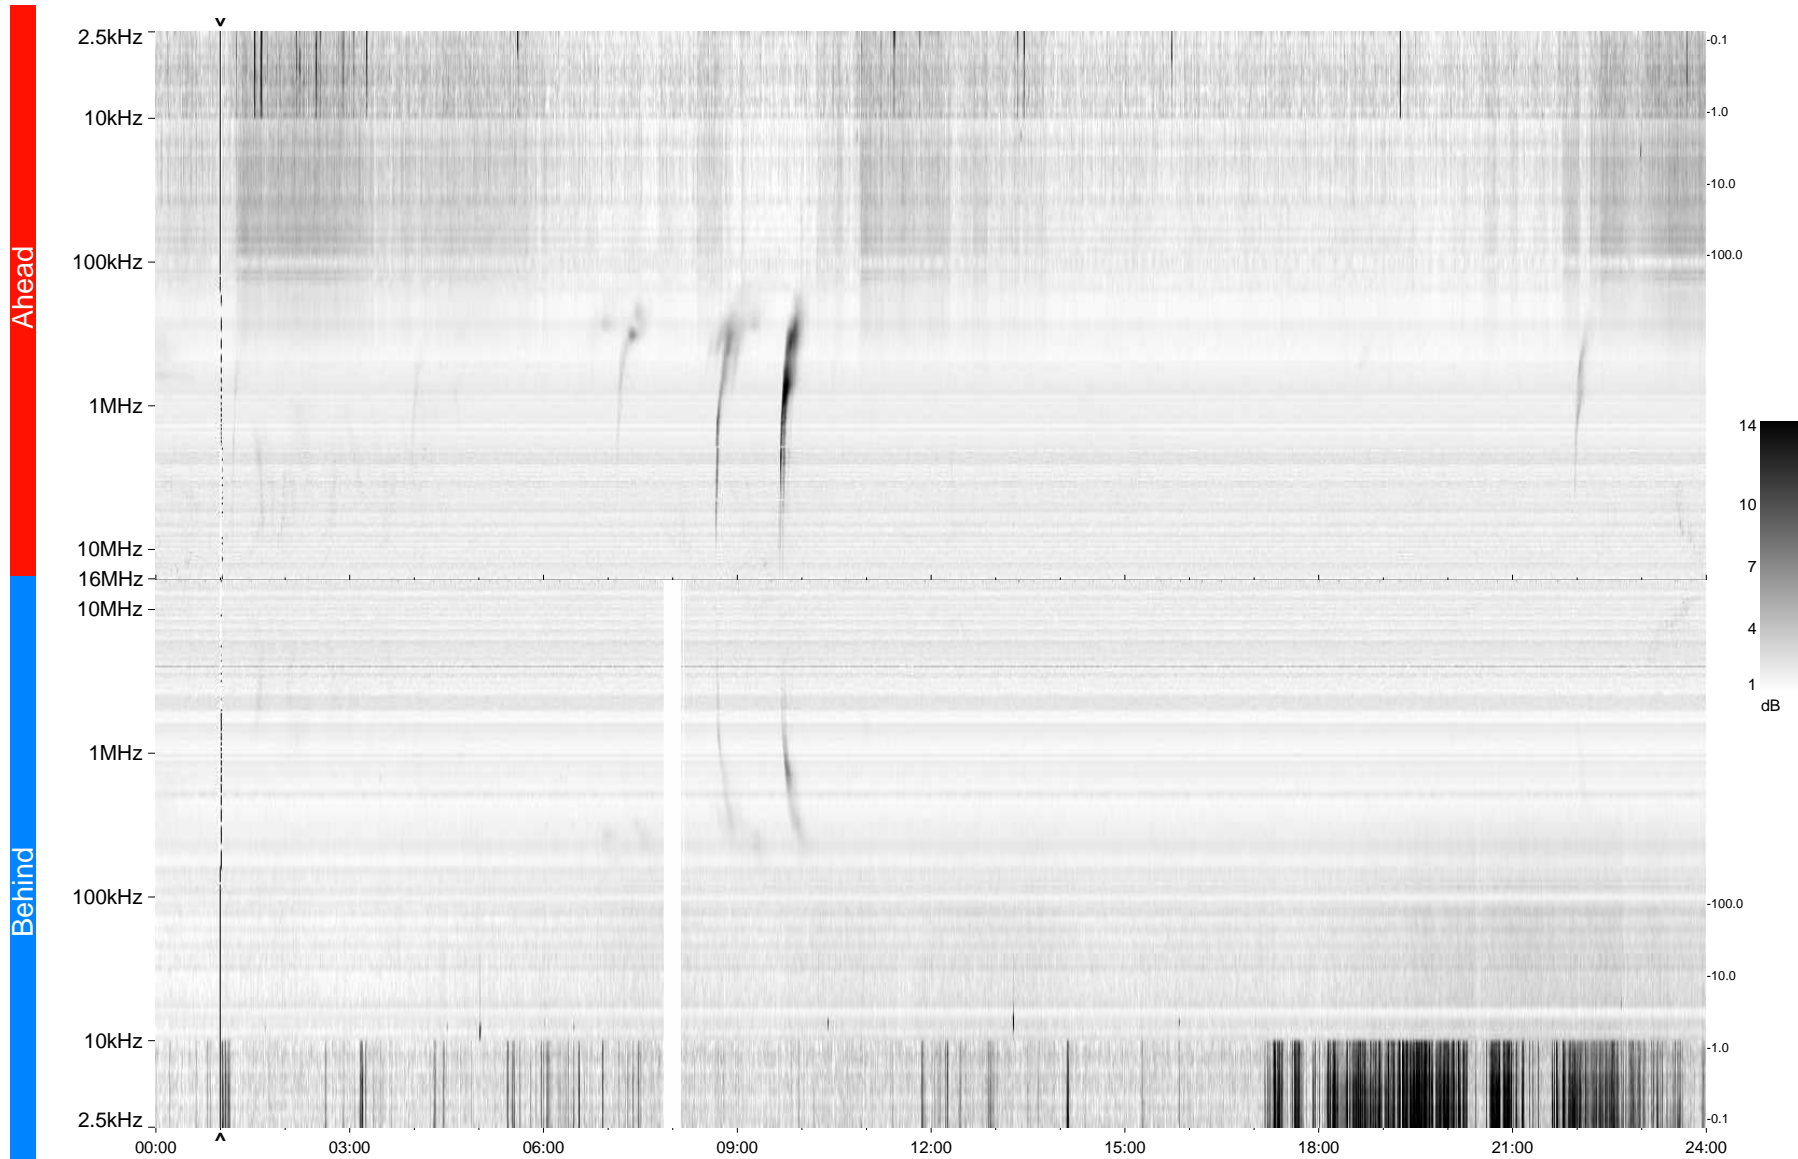

STEREO/WAVES Daily Summary - 24-Aug-2013 (DOY 236)

Ahead source file = swaves_ahead_2013_236_1_05.fin
Ahead PSE Angle = xxx.x

Behind PSE Angle = xxx.x
Behind source file = swaves_behind_2013_236_1_05.fin

Time (UTC)