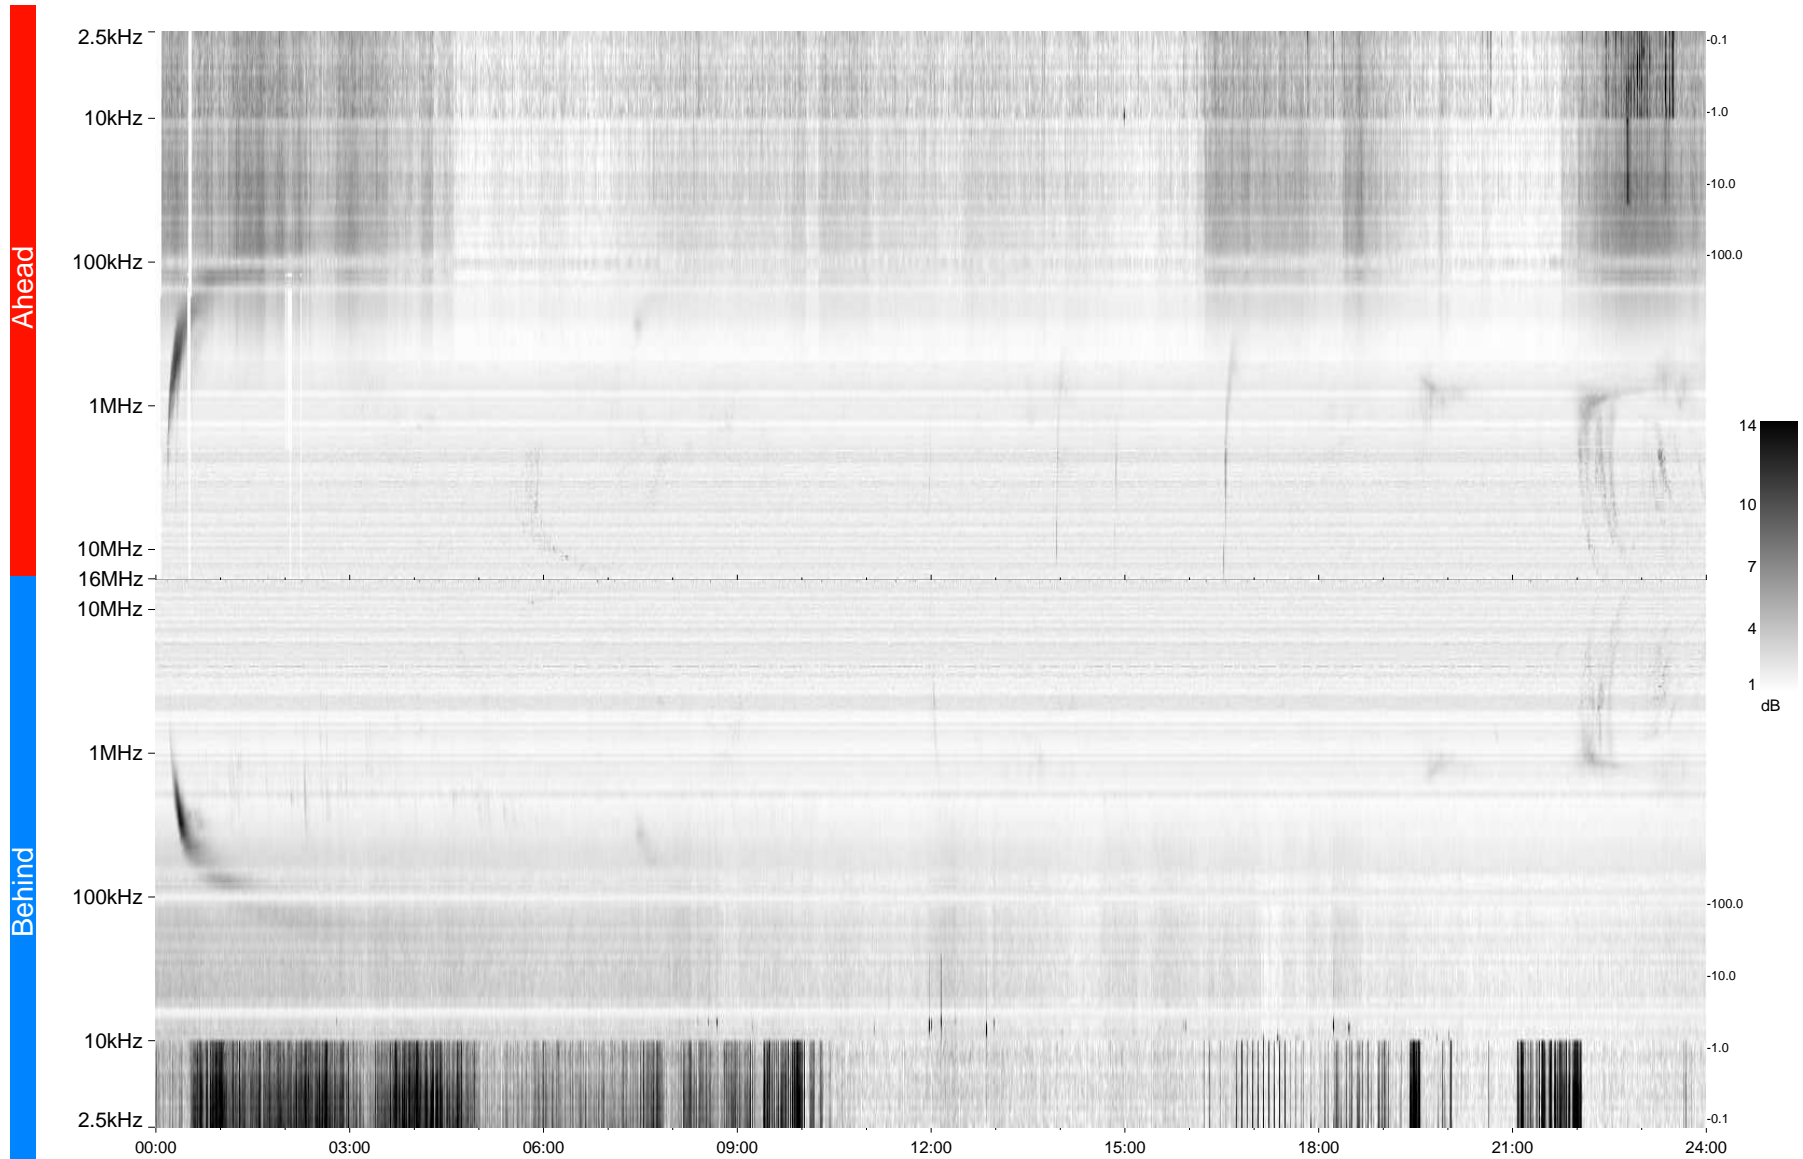

STEREO/WAVES Daily Summary - 23-Aug-2013 (DOY 235)

Ahead source file = swaves_ahead_2013_235_1_05.fin
Ahead PSE Angle = xxx.x

Behind PSE Angle = xxx.x
Behind source file = swaves_behind_2013_235_1_05.fin

Time (UTC)