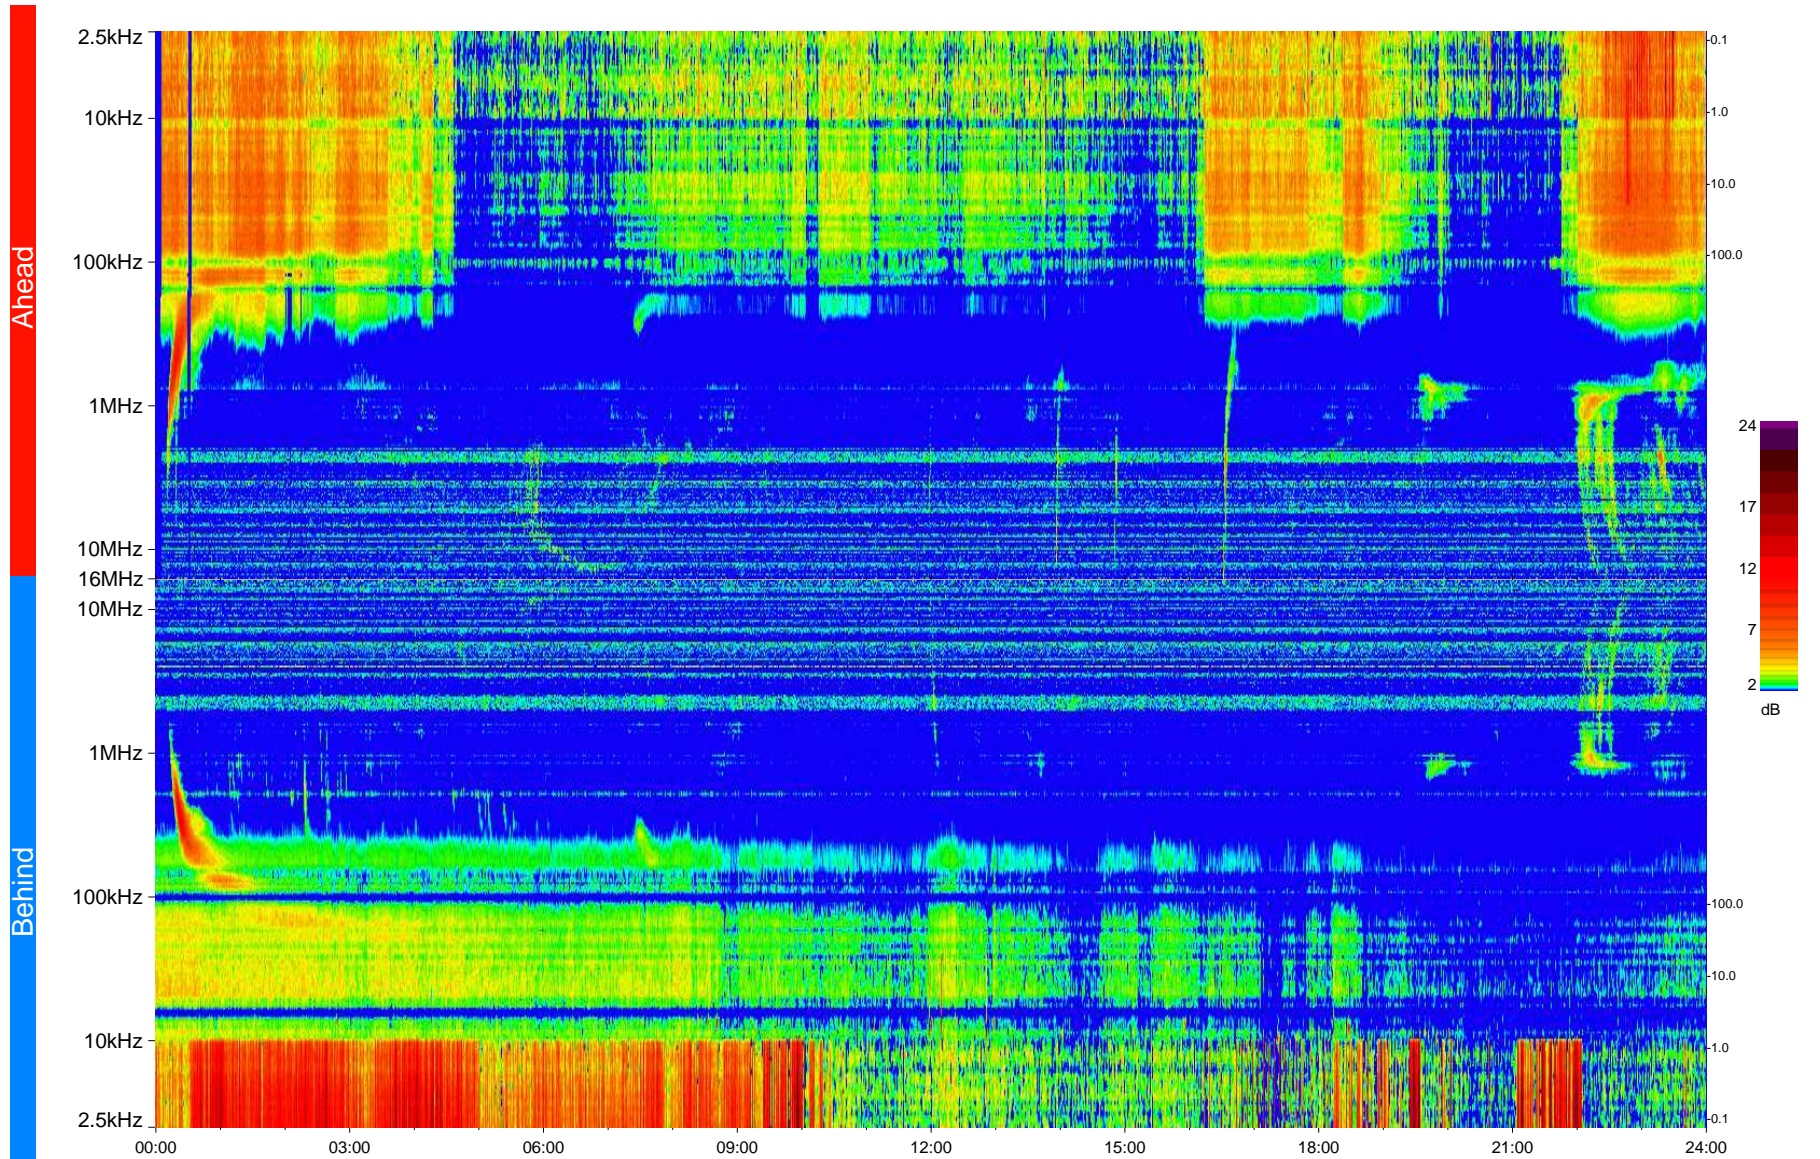

STEREO/WAVES Daily Summary - 23-Aug-2013 (DOY 235)

Ahead source file = swaves_ahead_2013_235_1_05.fin
Ahead PSE Angle = xxx.x

Behind PSE Angle = xxx.x
Behind source file = swaves_behind_2013_235_1_05.fin

Time (UTC)