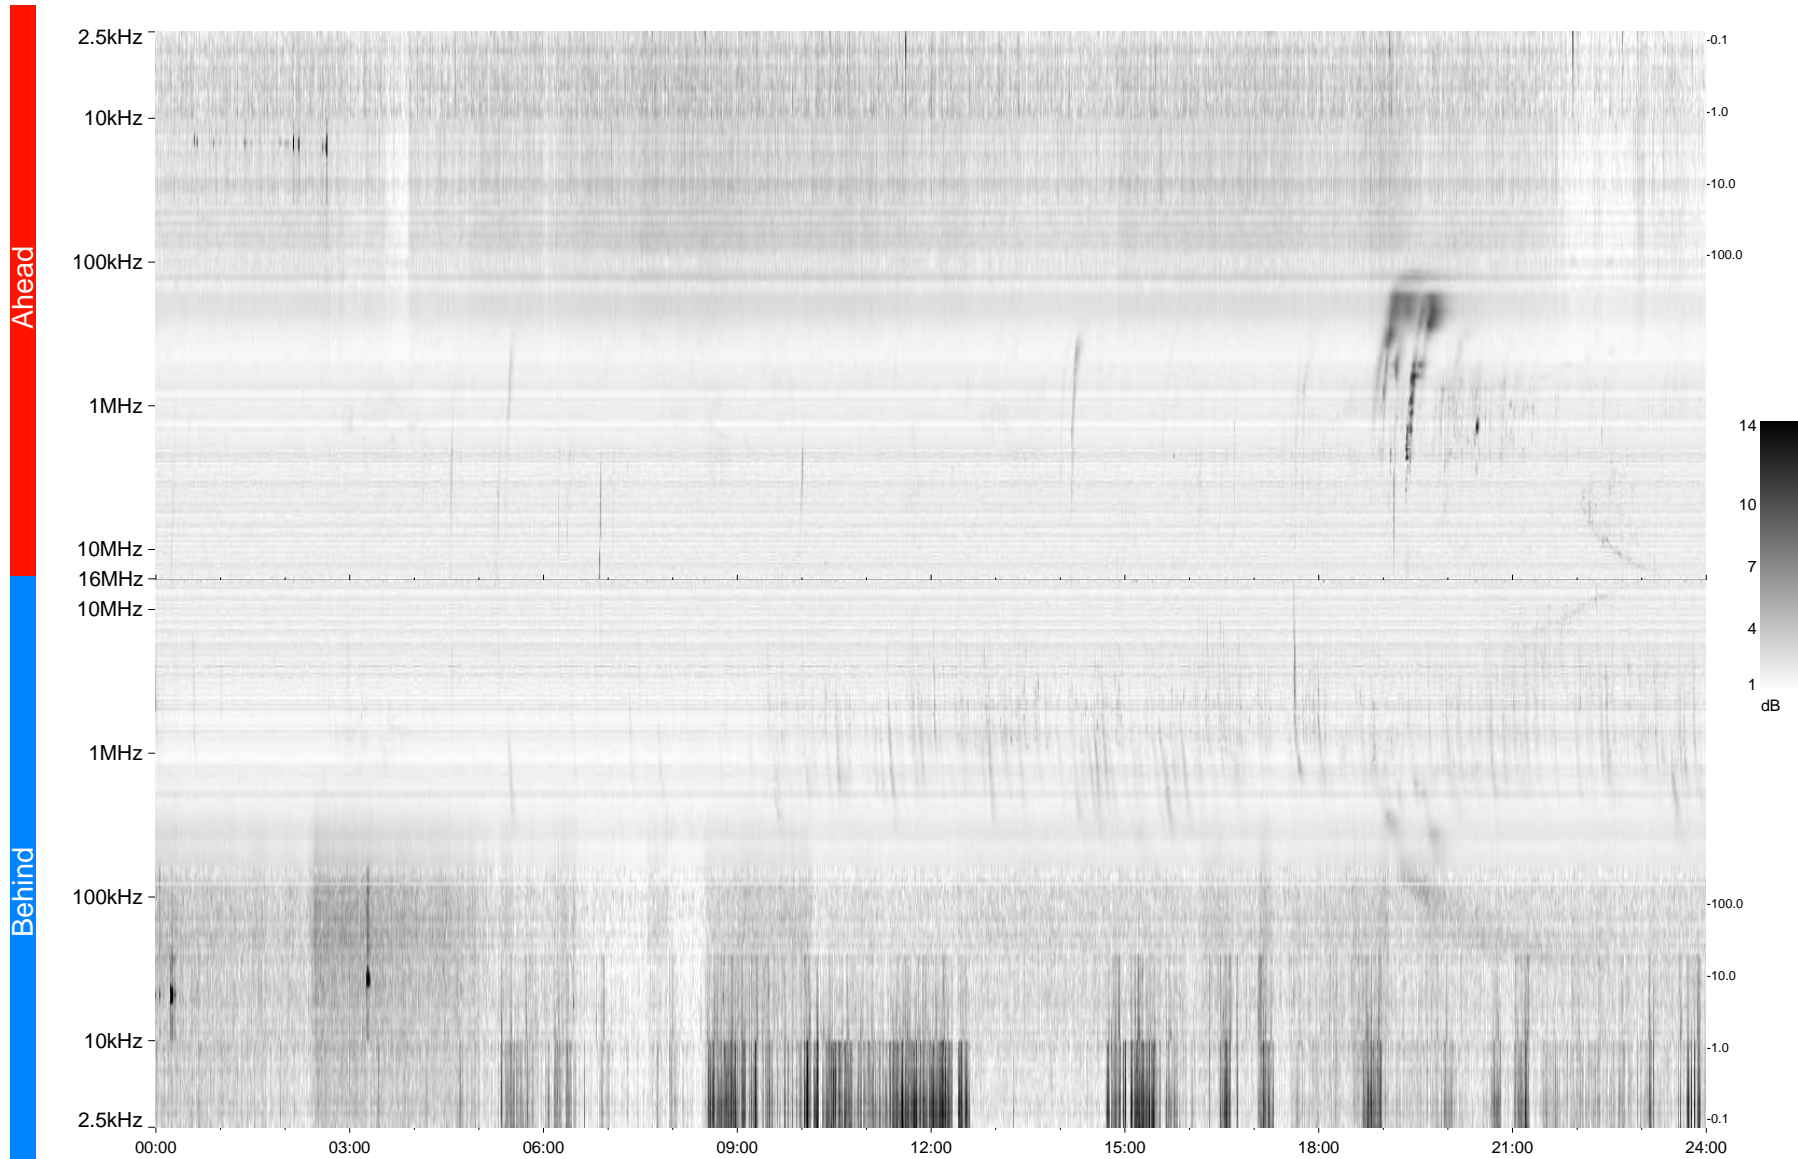

STEREO/WAVES Daily Summary - 17-Aug-2013 (DOY 229)

Ahead source file = swaves_ahead_2013_229_1_05.fin
Ahead PSE Angle = xxx.x

Behind PSE Angle = xxx.x
Behind source file = swaves_behind_2013_229_1_05.fin

Time (UTC)