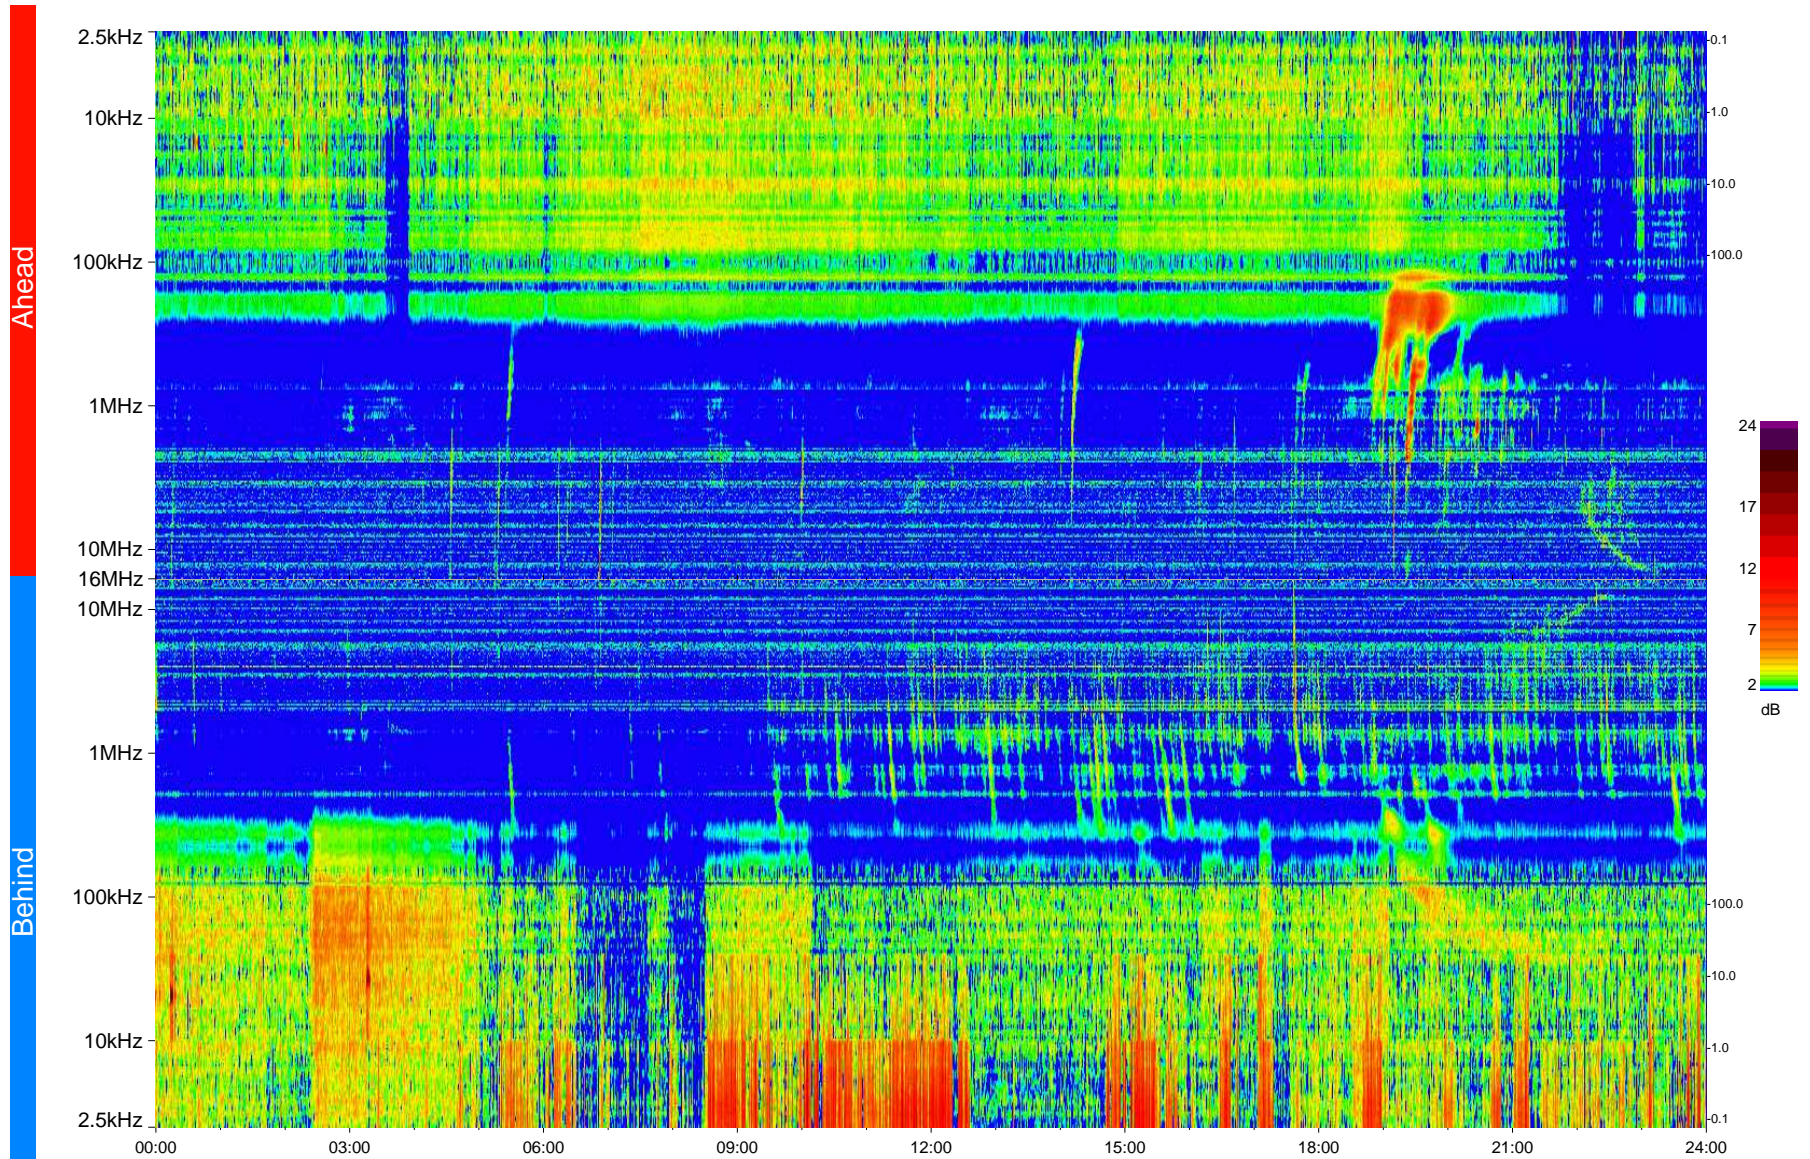

STEREO/WAVES Daily Summary - 17-Aug-2013 (DOY 229)

Ahead source file = swaves_ahead_2013_229_1_05.fin
Ahead PSE Angle = xxx.x

Behind PSE Angle = xxx.x
Behind source file = swaves_behind_2013_229_1_05.fin

Time (UTC)