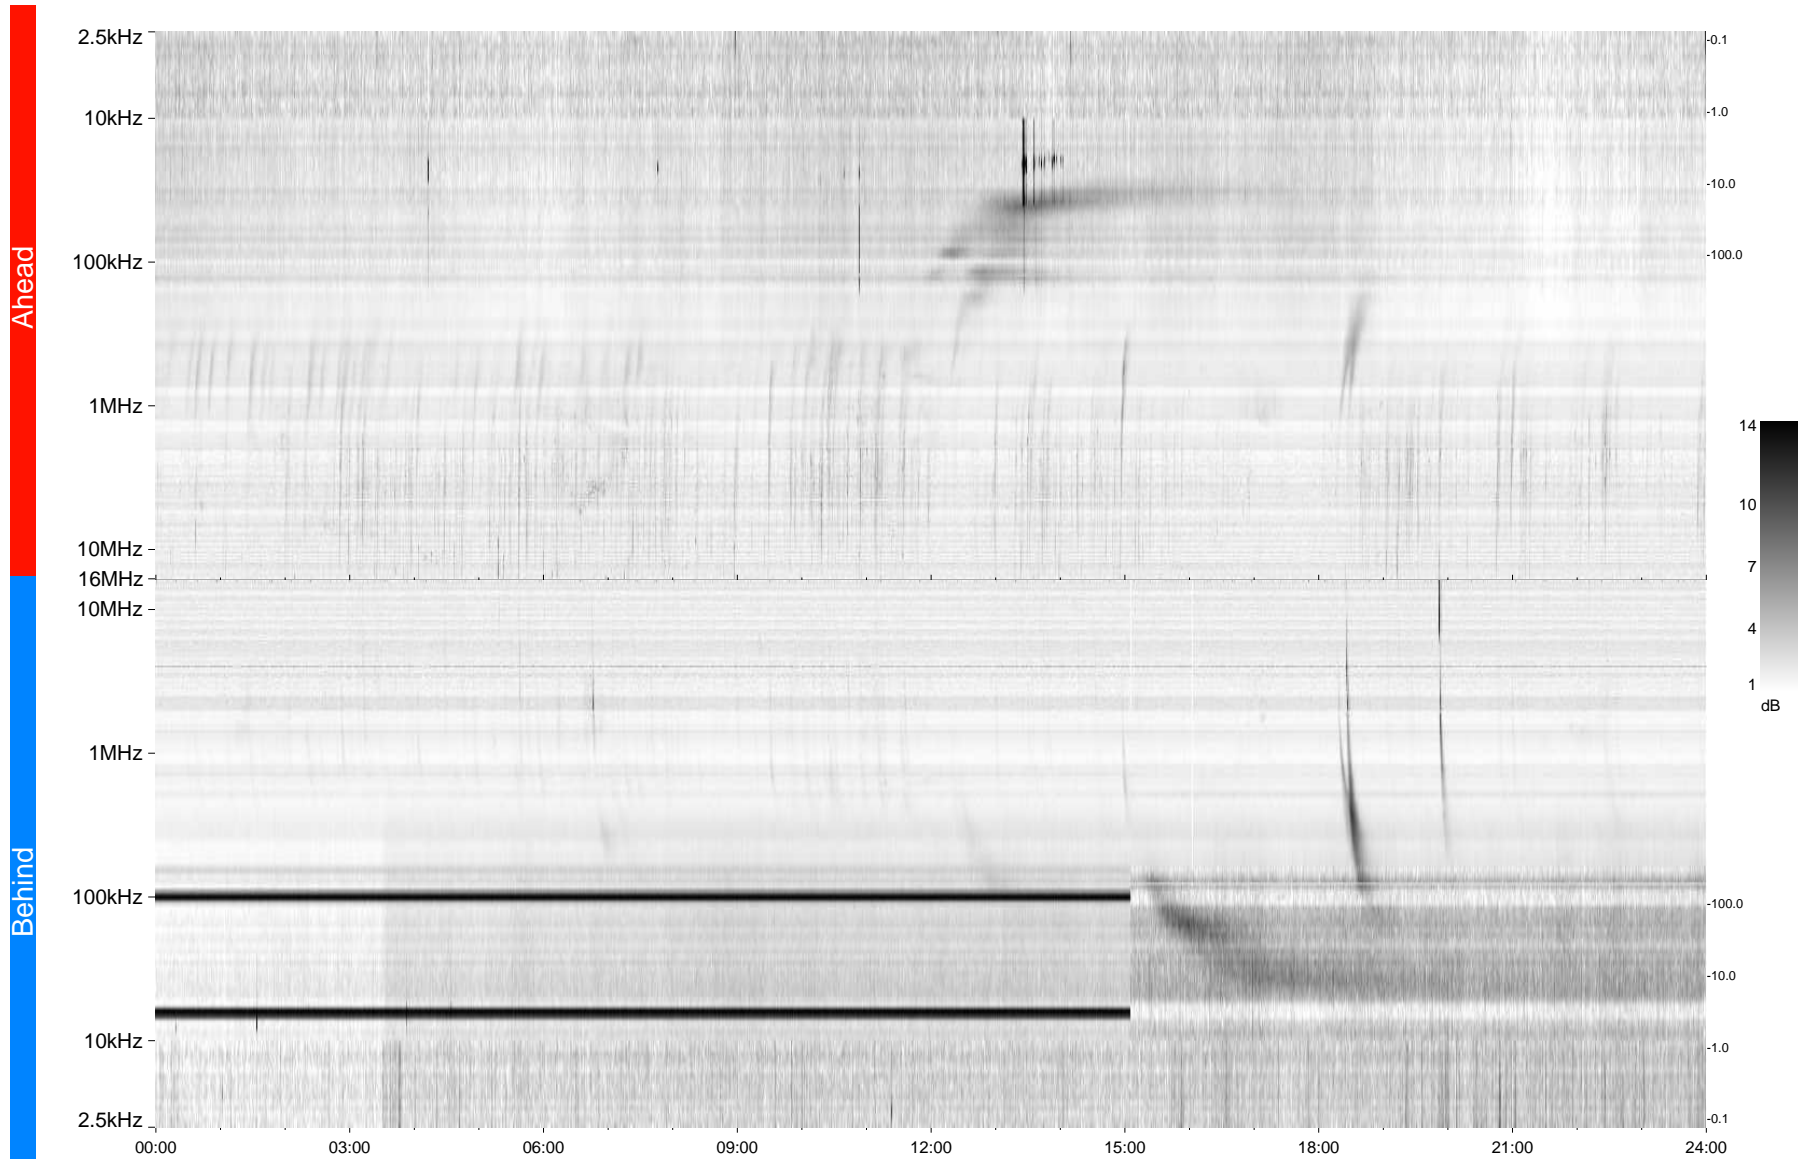

STEREO/WAVES Daily Summary - 15-Aug-2013 (DOY 227)

Ahead source file = swaves_ahead_2013_227_1_05.fin
Ahead PSE Angle = xxx.x

Behind PSE Angle = xxx.x
Behind source file = swaves_behind_2013_227_1_05.fin

Time (UTC)