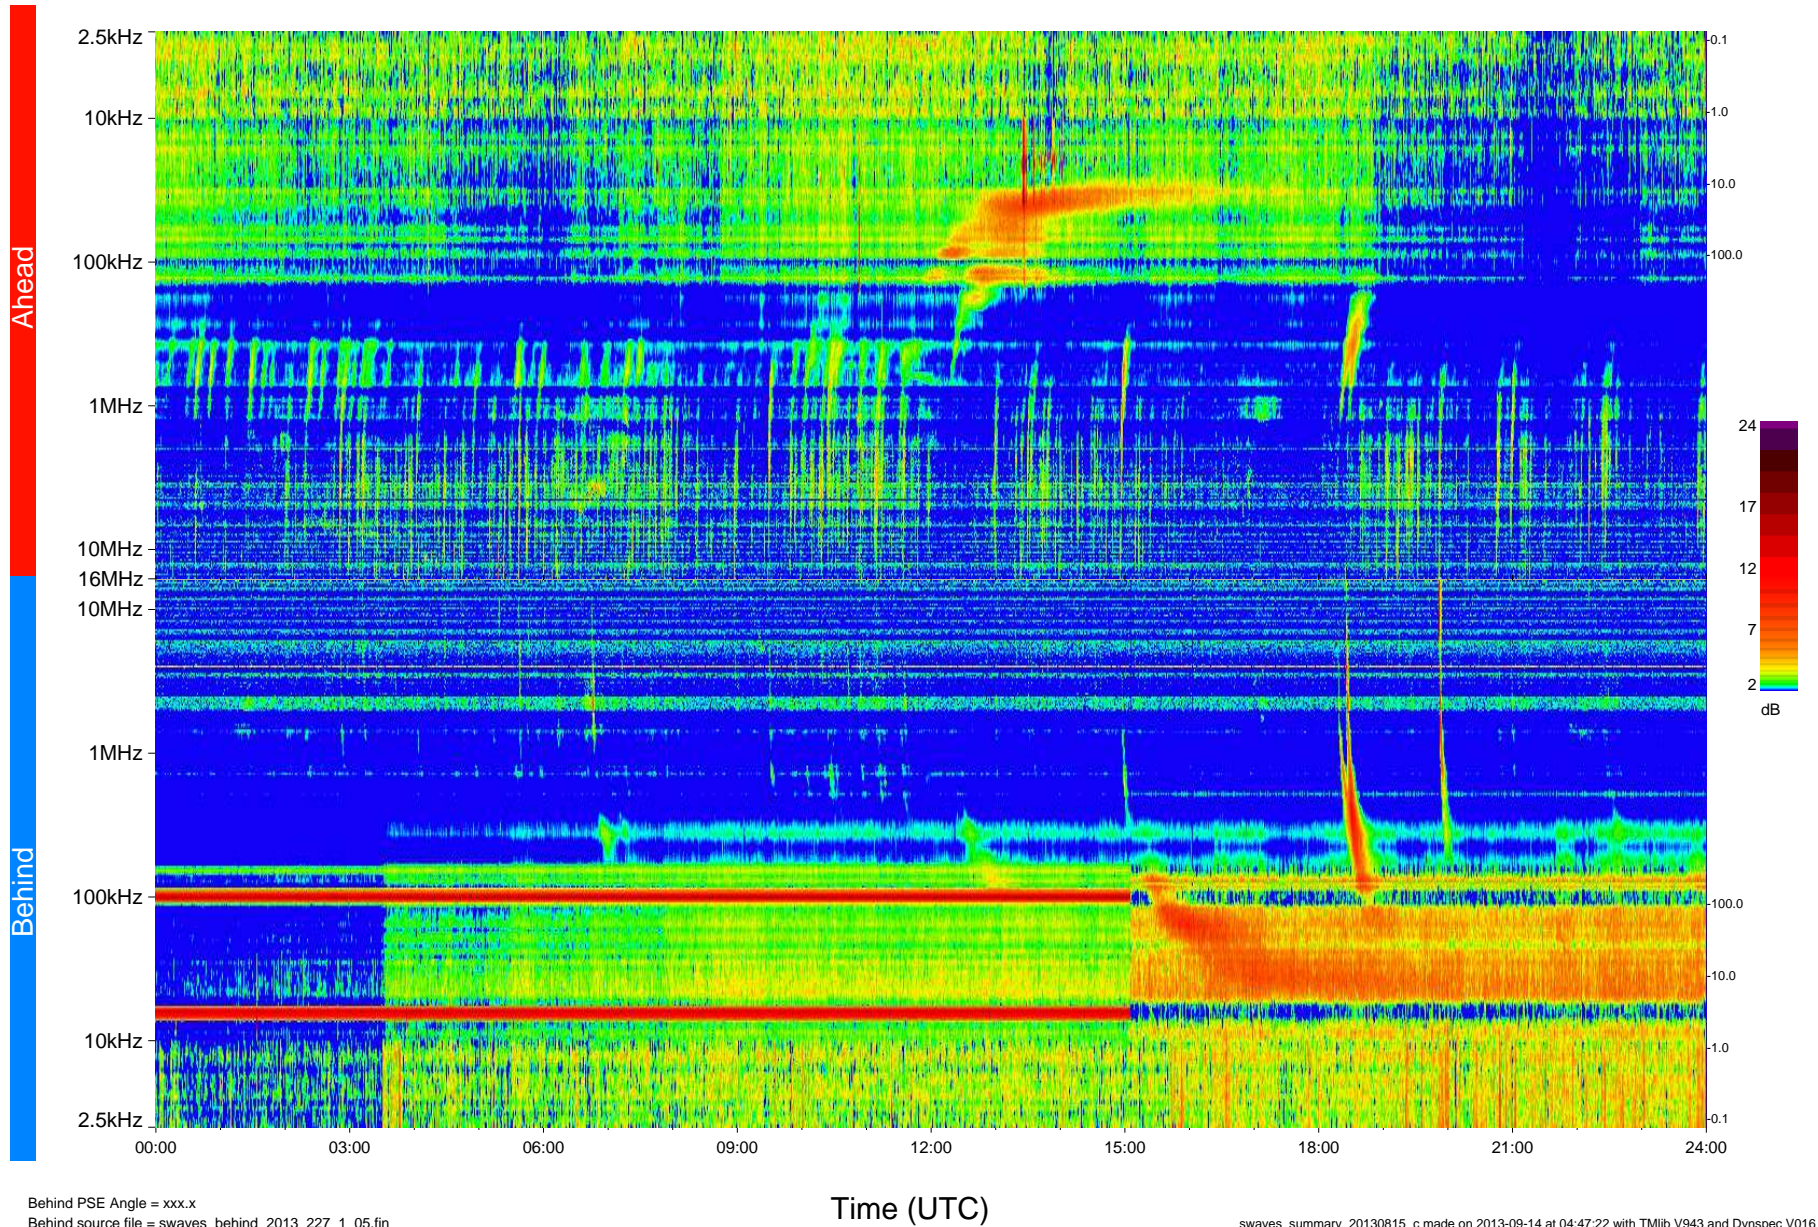

STEREO/WAVES Daily Summary - 15-Aug-2013 (DOY 227)

Ahead source file = swaves_ahead_2013_227_1_05.fin
Ahead PSE Angle = xxx.x

Behind PSE Angle = xxx.x
Behind source file = swaves_behind_2013_227_1_05.fin