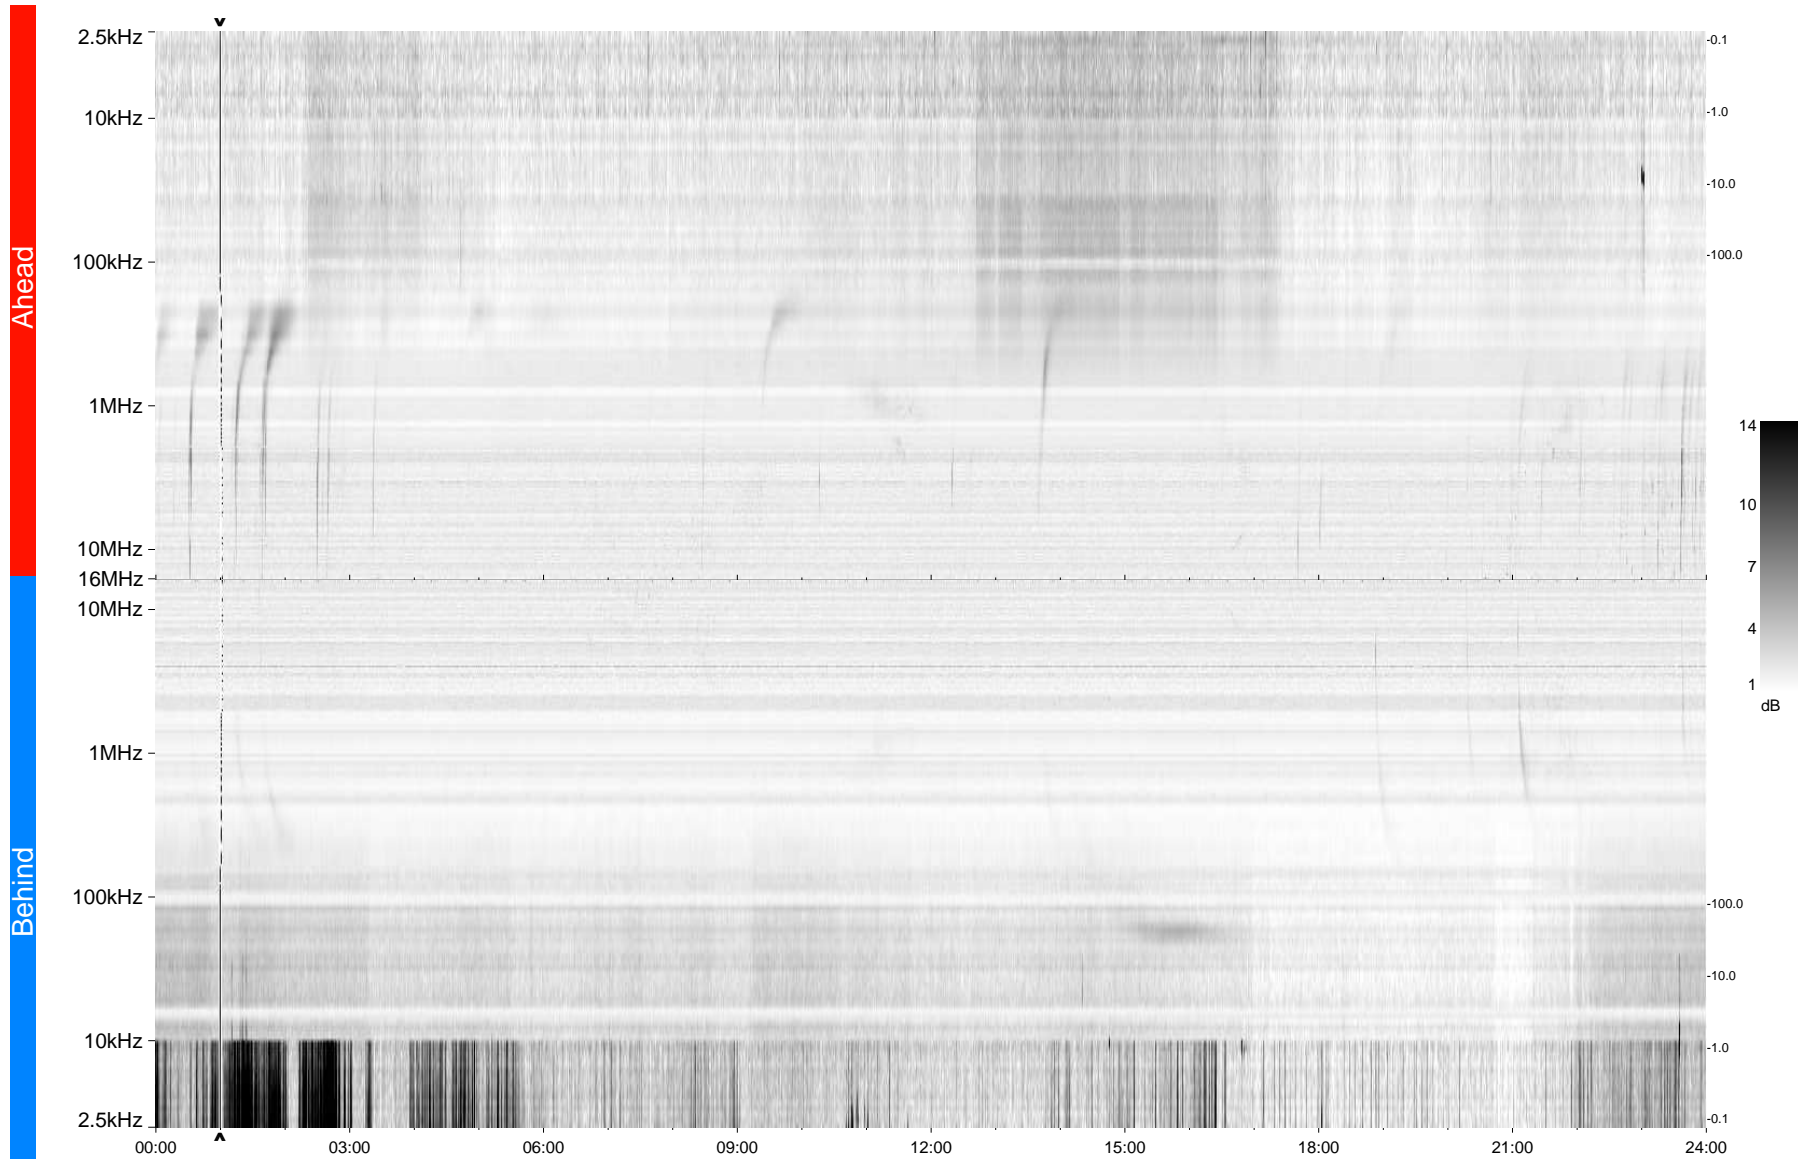

STEREO/WAVES Daily Summary - 14-Aug-2013 (DOY 226)

Ahead source file = swaves_ahead_2013_226_1_05.fin
Ahead PSE Angle = xxx.x

Behind PSE Angle = xxx.x
Behind source file = swaves_behind_2013_226_1_05.fin

Time (UTC)