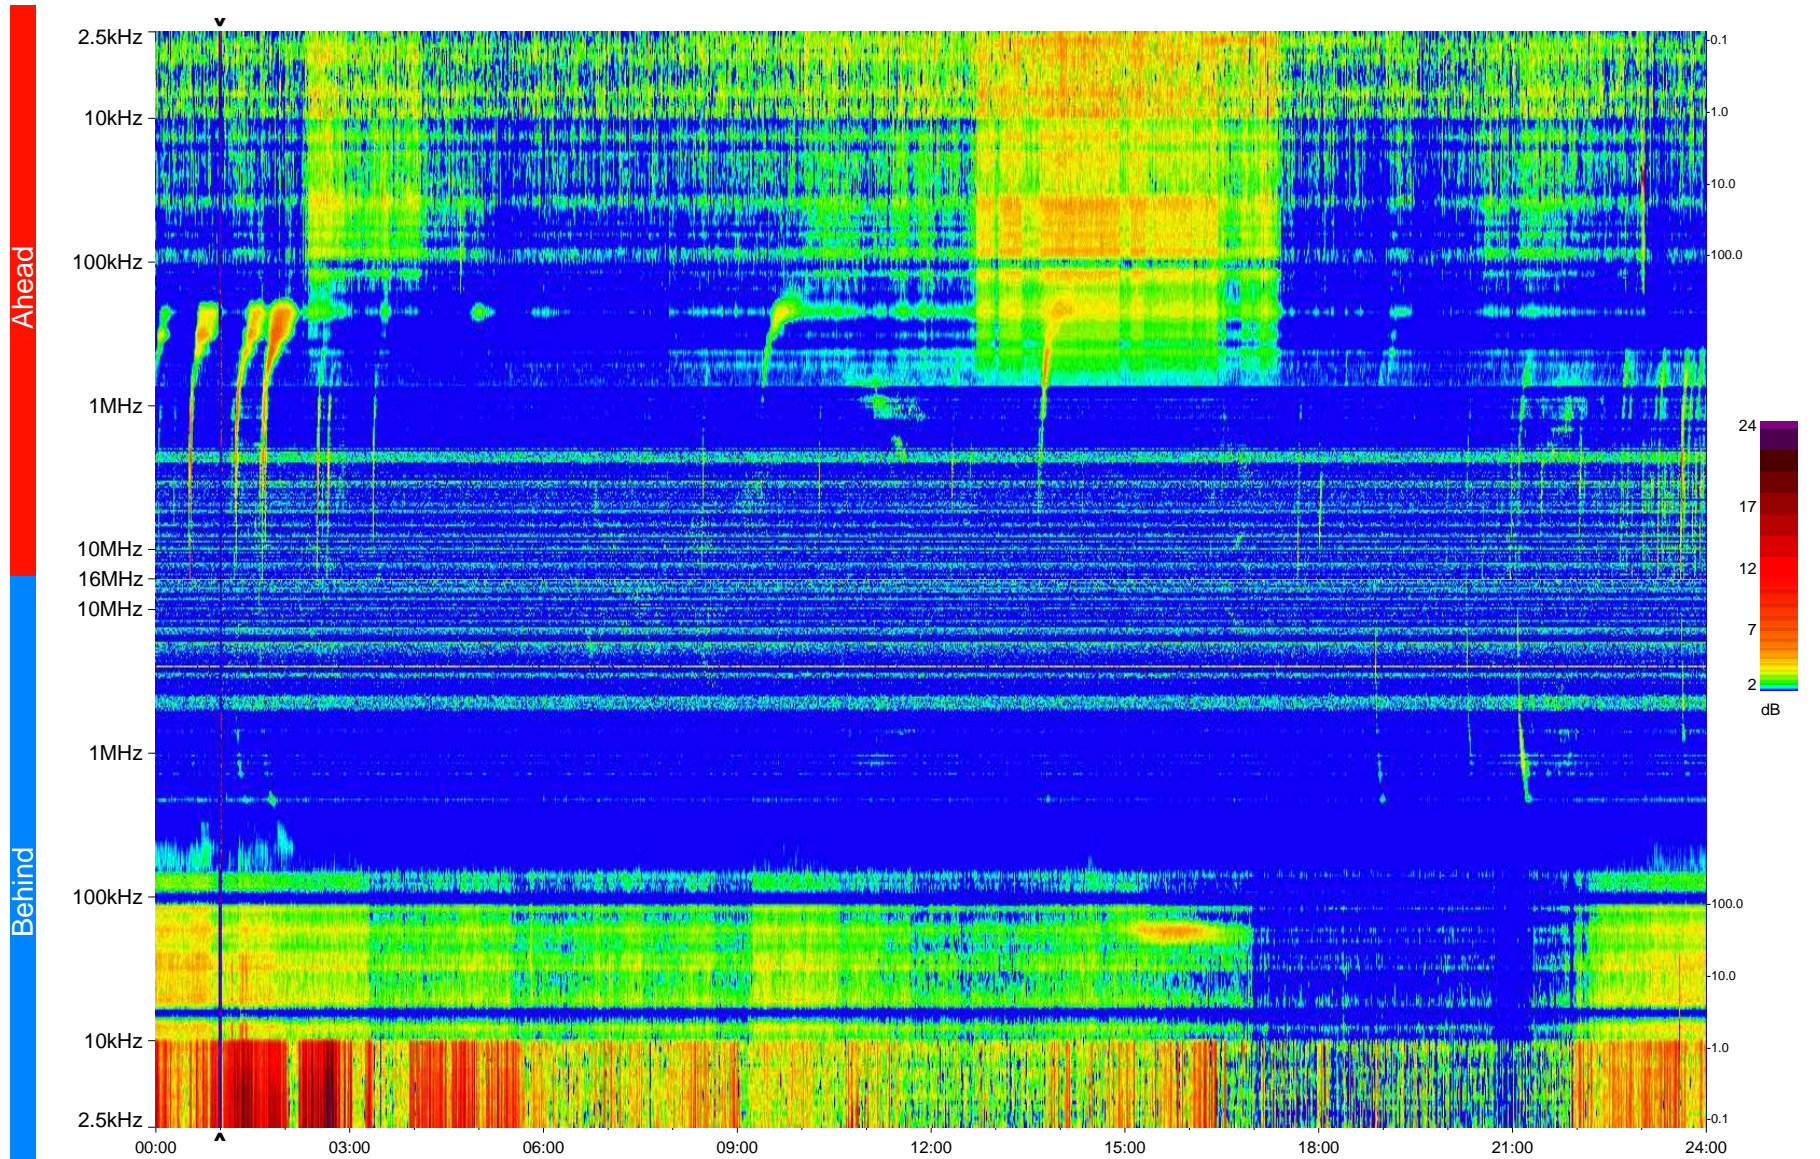

# STEREO/WAVES Daily Summary - 14-Aug-2013 (DOY 226)

Ahead source file = swaves\_ahead\_2013\_226\_1\_05.fin  
Ahead PSE Angle = xxx.x

Behind PSE Angle = xxx.x  
Behind source file = swaves\_behind\_2013\_226\_1\_05.fin

Time (UTC)