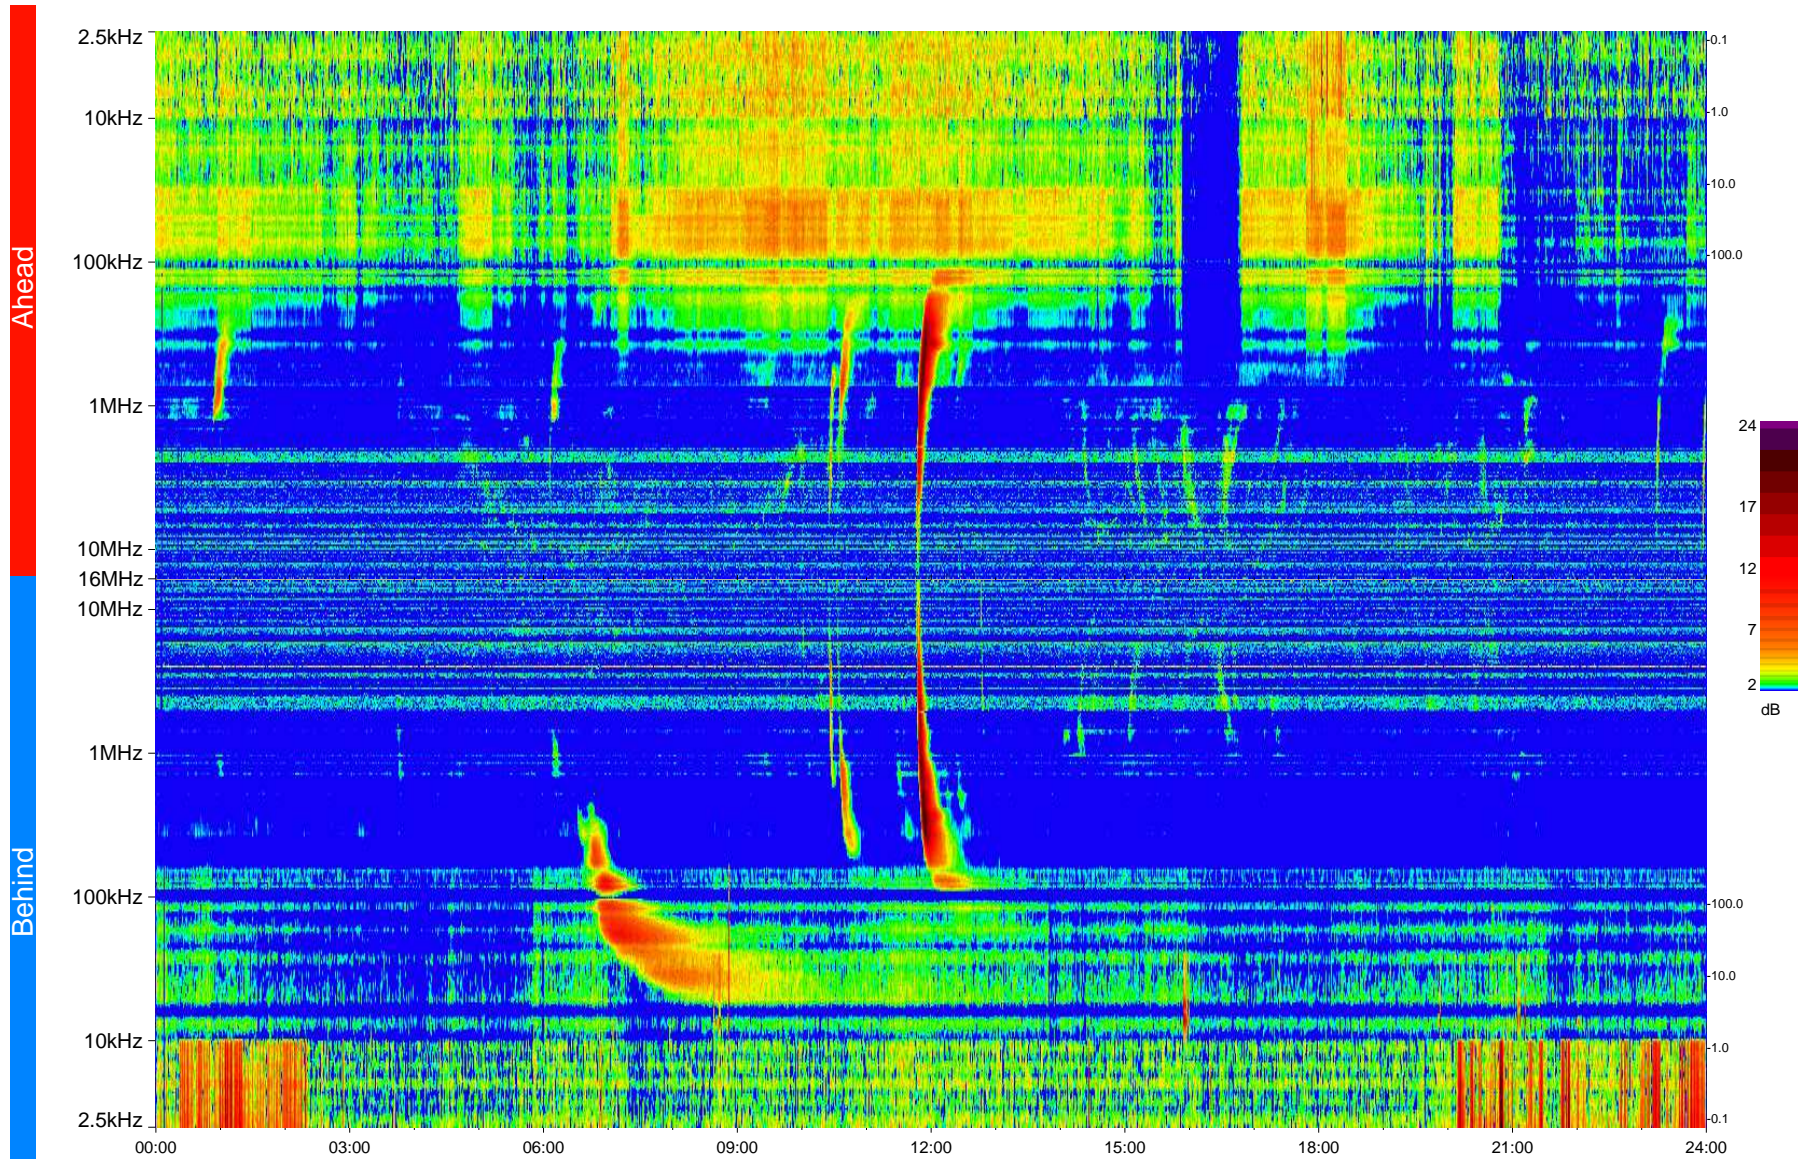

STEREO/WAVES Daily Summary - 13-Aug-2013 (DOY 225)

Ahead source file = swaves_ahead_2013_225_1_05.fin
Ahead PSE Angle = xxx.x

Behind PSE Angle = xxx.x
Behind source file = swaves_behind_2013_225_1_05.fin

Time (UTC)