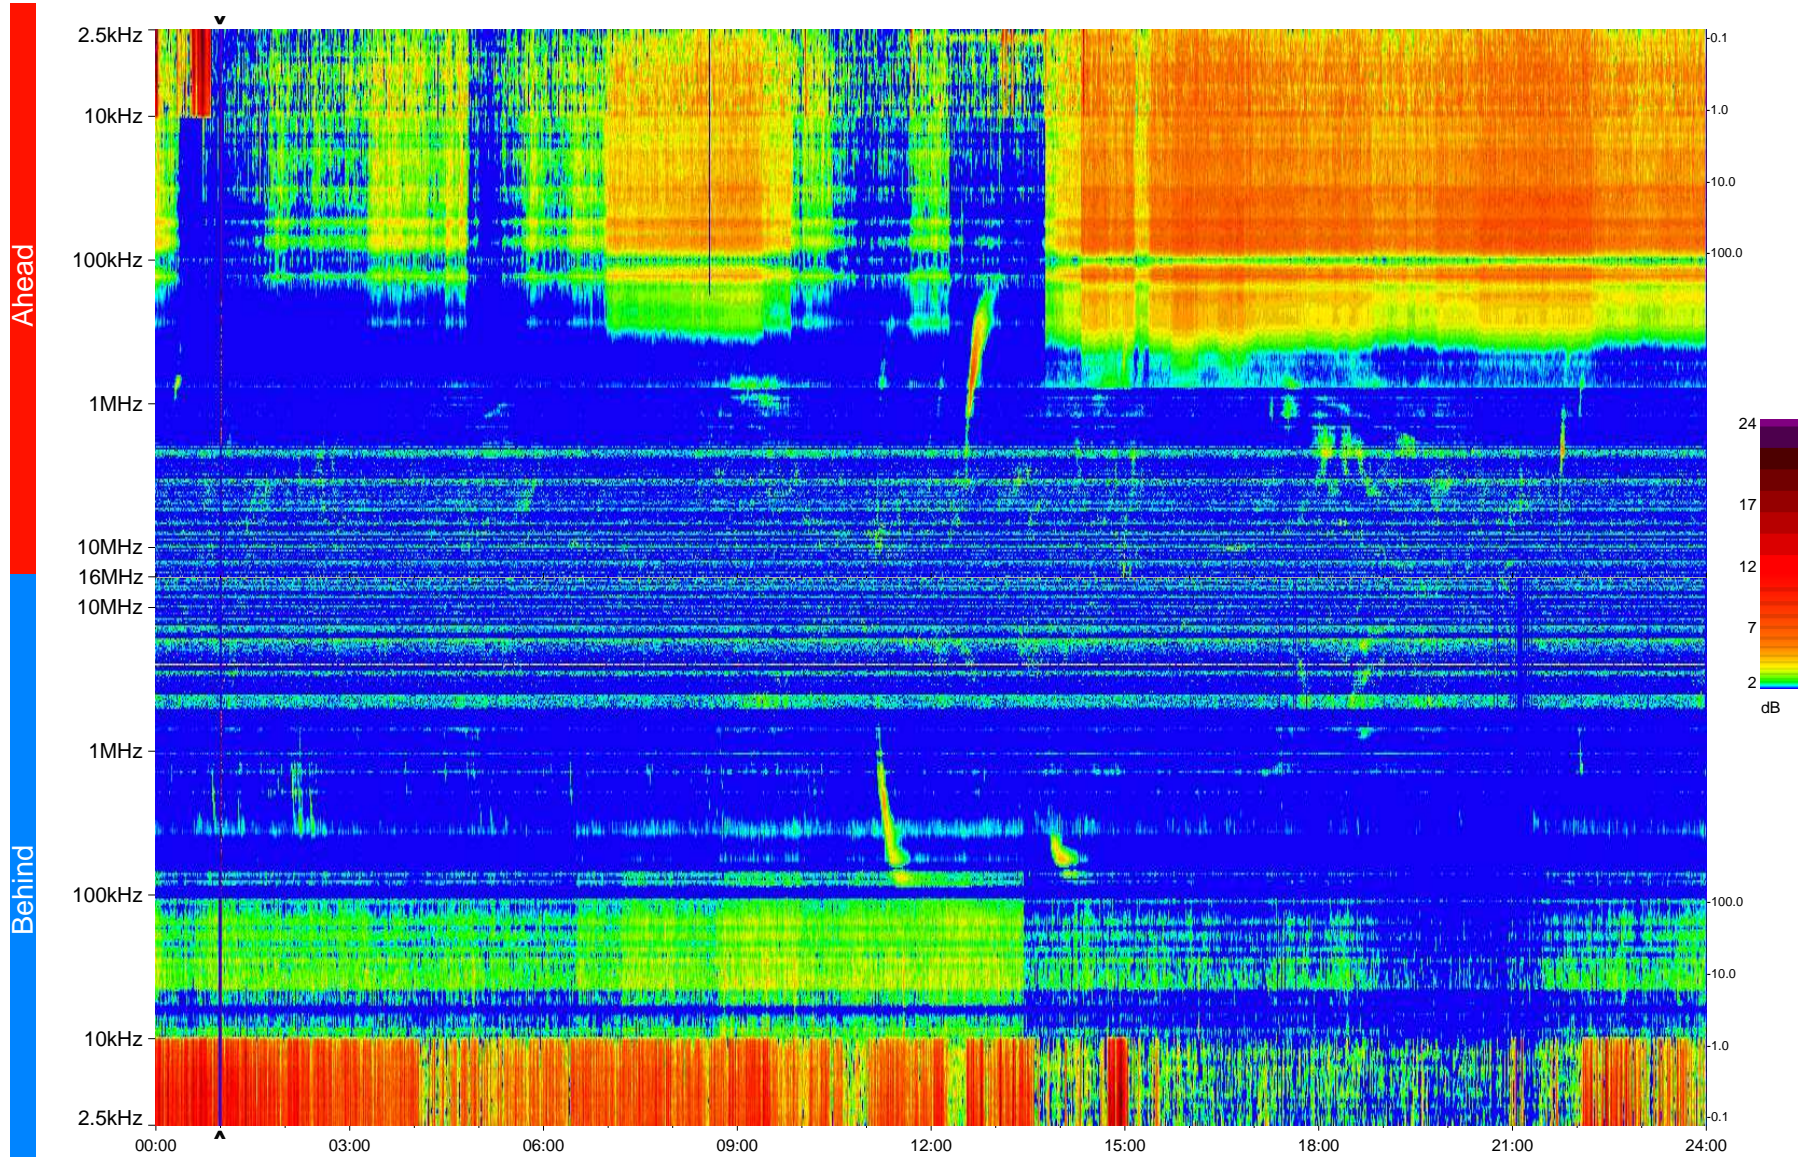

STEREO/WAVES Daily Summary - 12-Aug-2013 (DOY 224)

Ahead source file = swaves_ahead_2013_224_1_05.fin
Ahead PSE Angle = xxx.x

Behind PSE Angle = xxx.x
Behind source file = swaves_behind_2013_224_1_05.fin

Time (UTC)