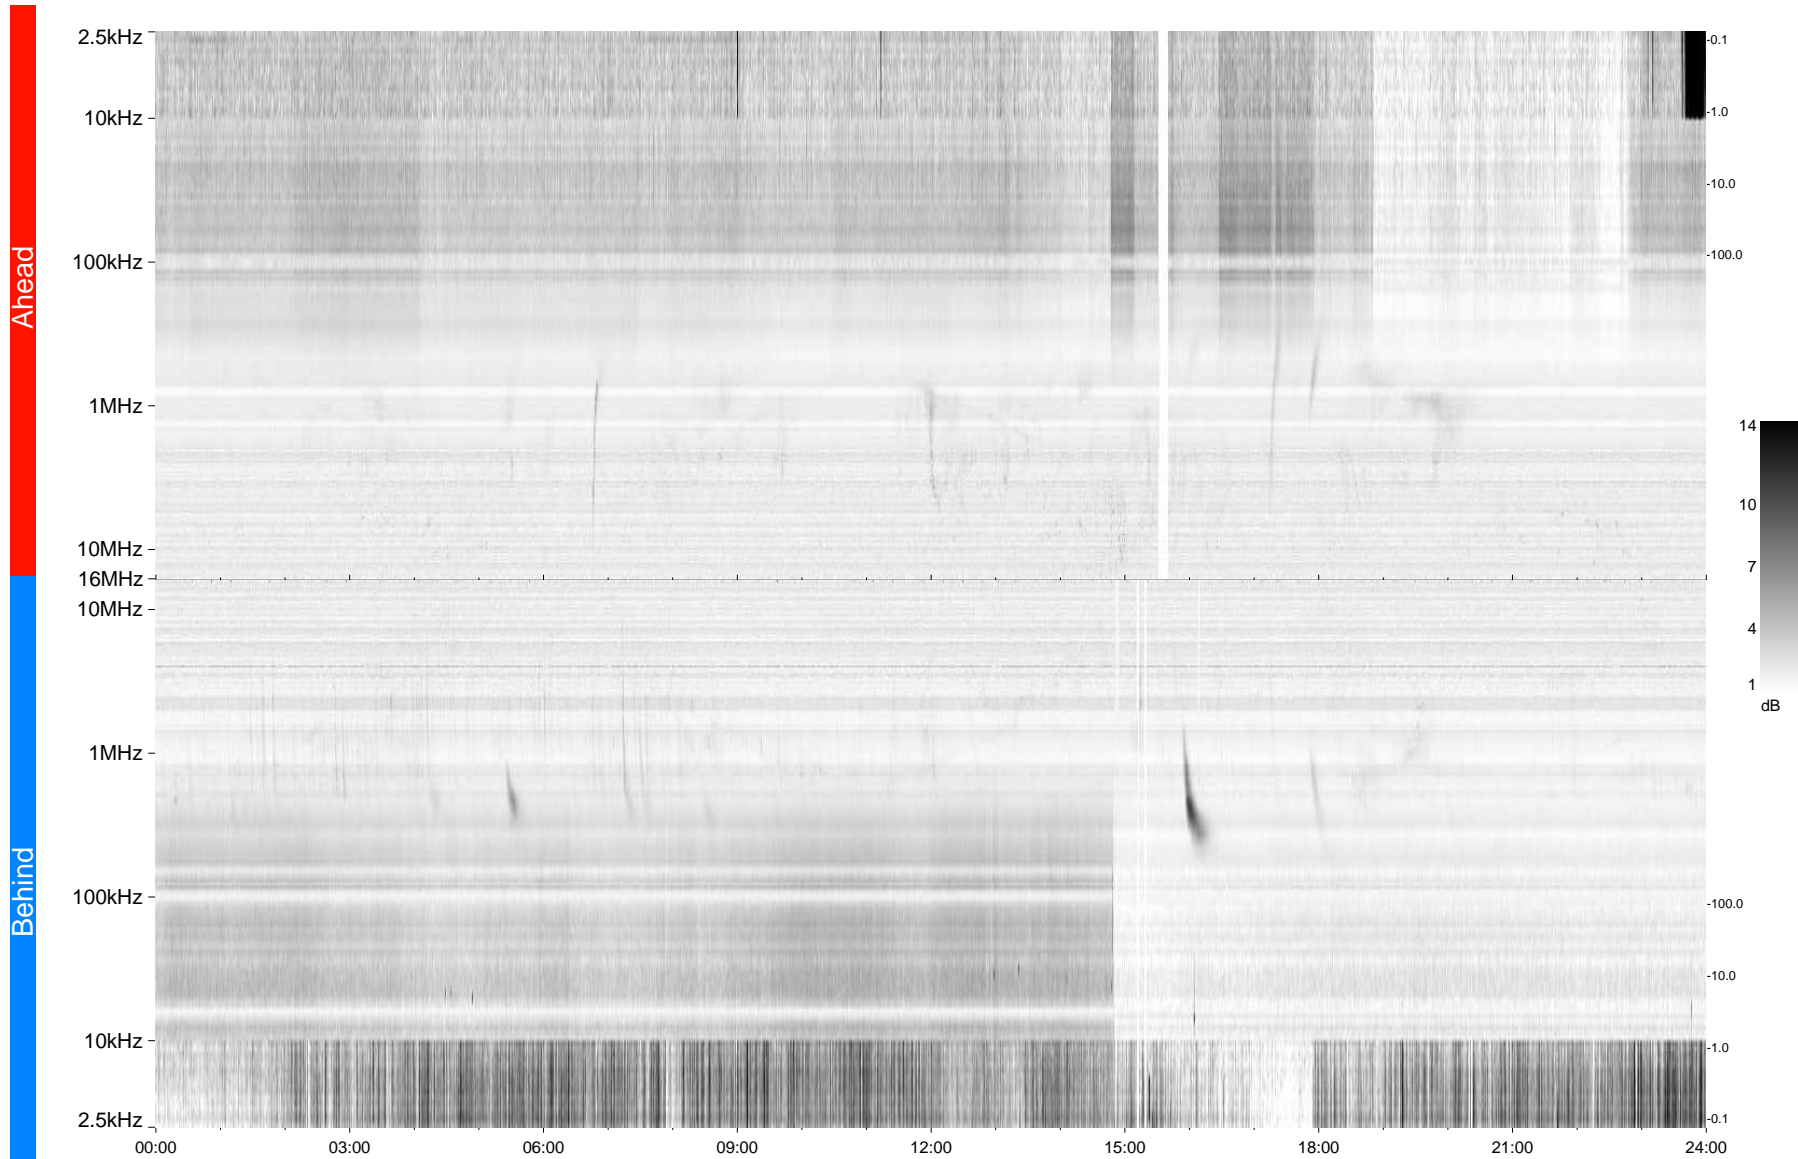

STEREO/WAVES Daily Summary - 11-Aug-2013 (DOY 223)

Ahead source file = swaves_ahead_2013_223_1_06.fin
Ahead PSE Angle = xxx.x

Behind PSE Angle = xxx.x
Behind source file = swaves_behind_2013_223_1_05.fin

Time (UTC)