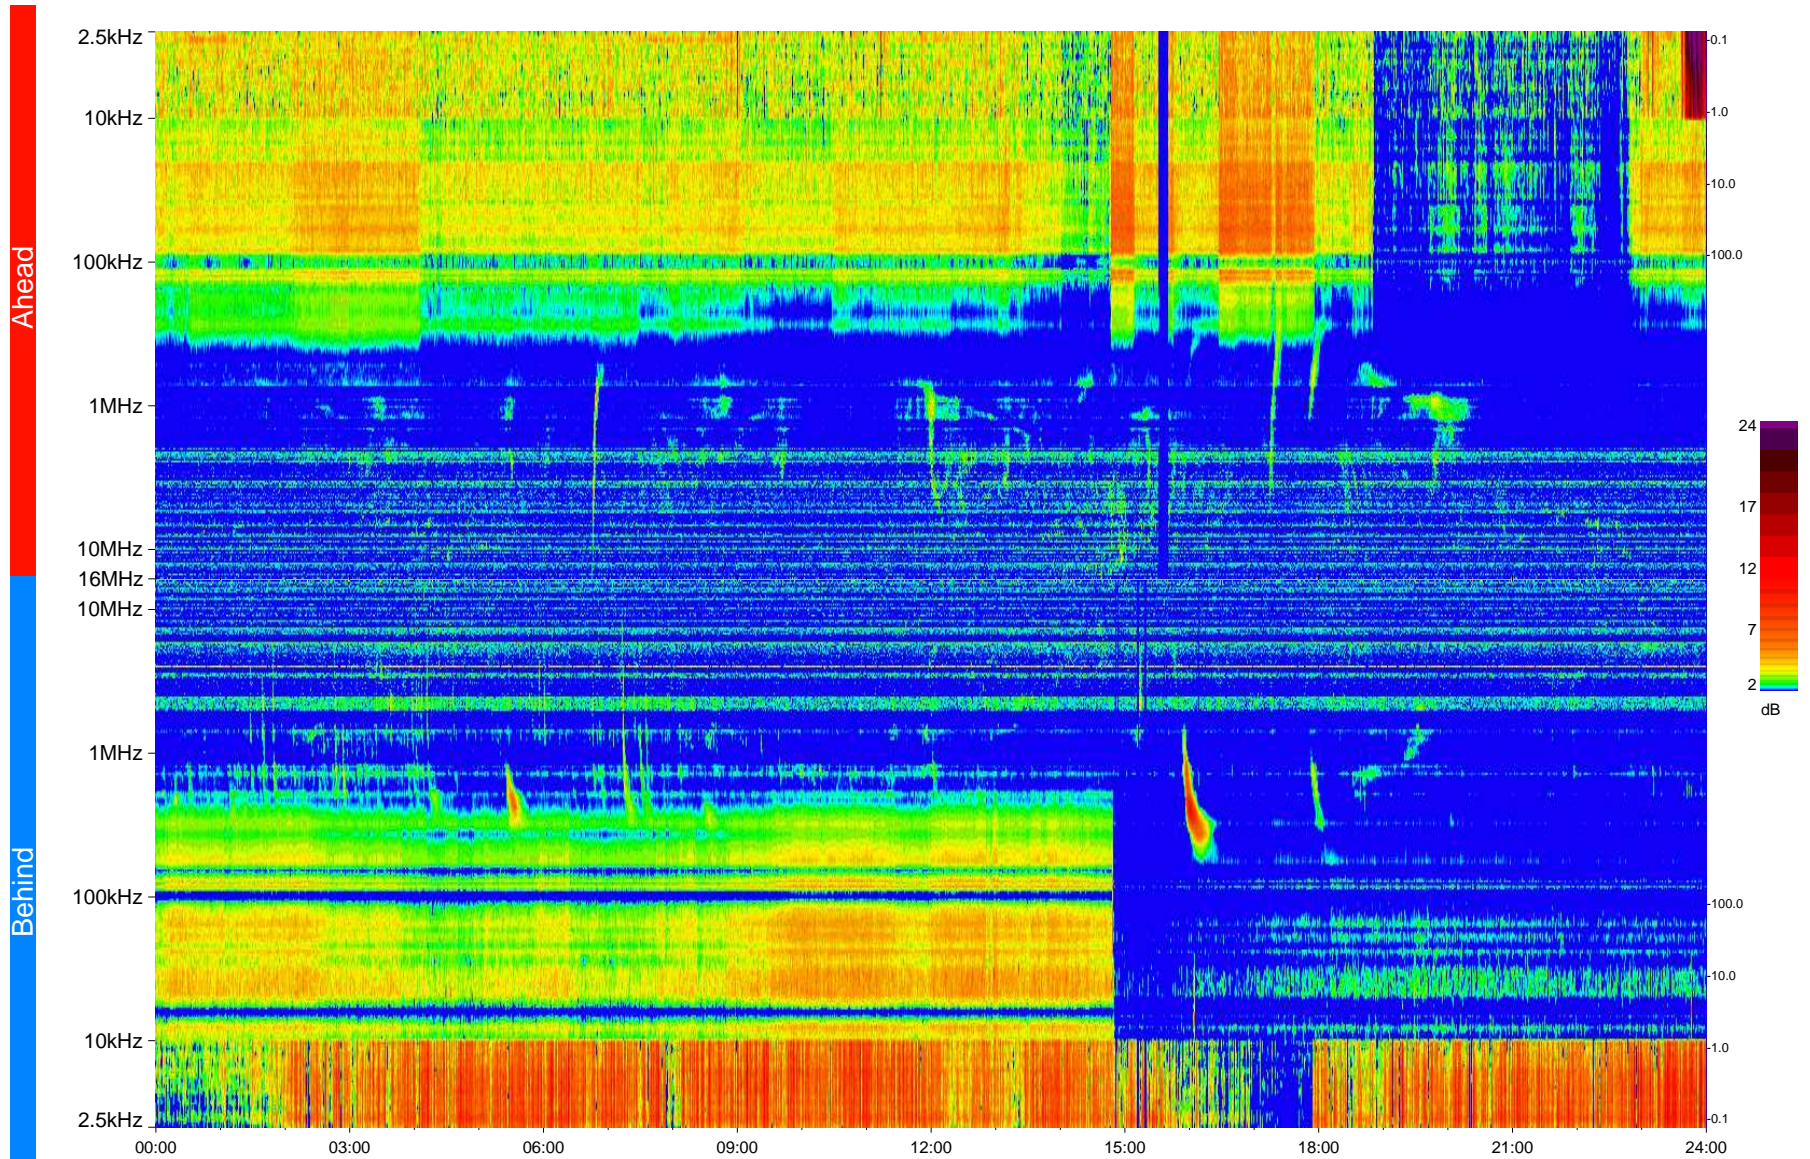

STEREO/WAVES Daily Summary - 11-Aug-2013 (DOY 223)

Ahead source file = swaves_ahead_2013_223_1_06.fin
Ahead PSE Angle = xxx.x

Behind PSE Angle = xxx.x
Behind source file = swaves_behind_2013_223_1_05.fin

Time (UTC)