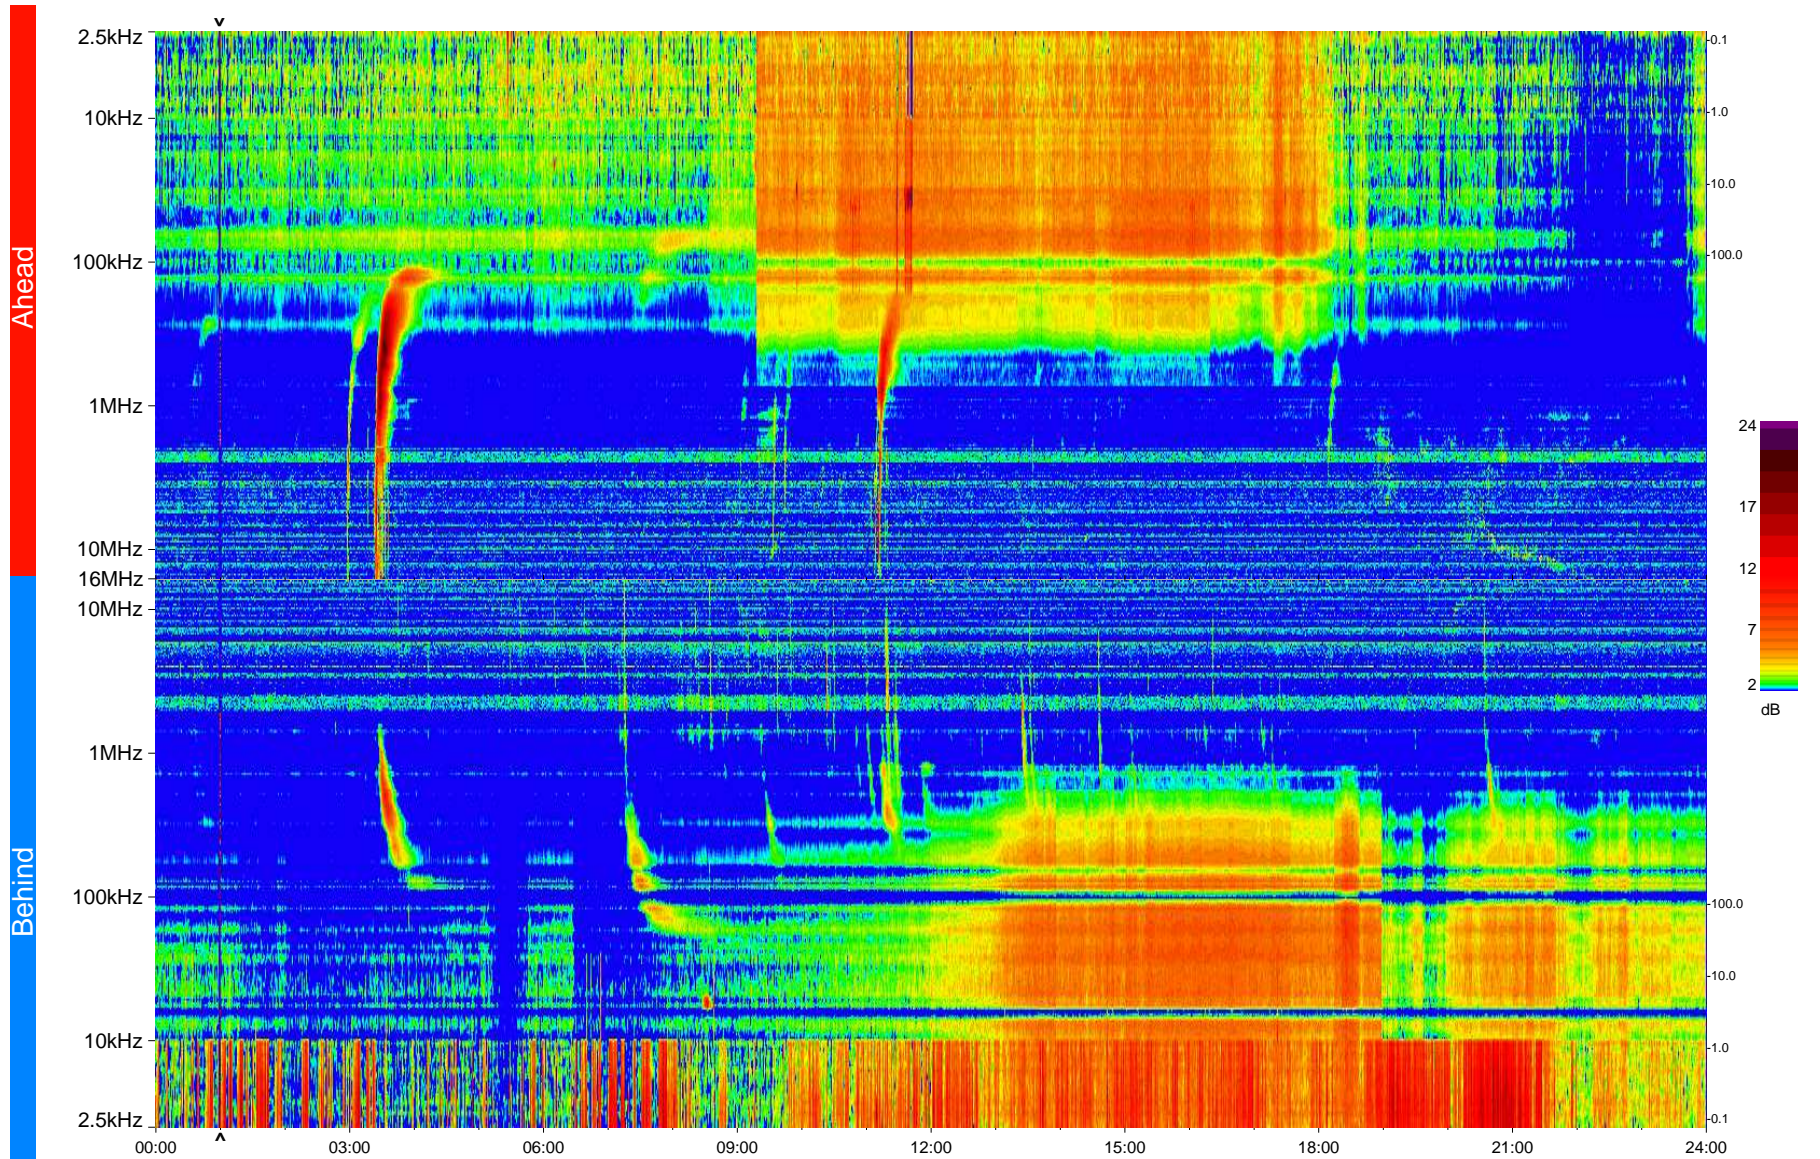

STEREO/WAVES Daily Summary - 10-Aug-2013 (DOY 222)

Ahead source file = swaves_ahead_2013_222_1_06.fin
Ahead PSE Angle = xxx.x

Behind PSE Angle = xxx.x
Behind source file = swaves_behind_2013_222_1_05.fin

Time (UTC)