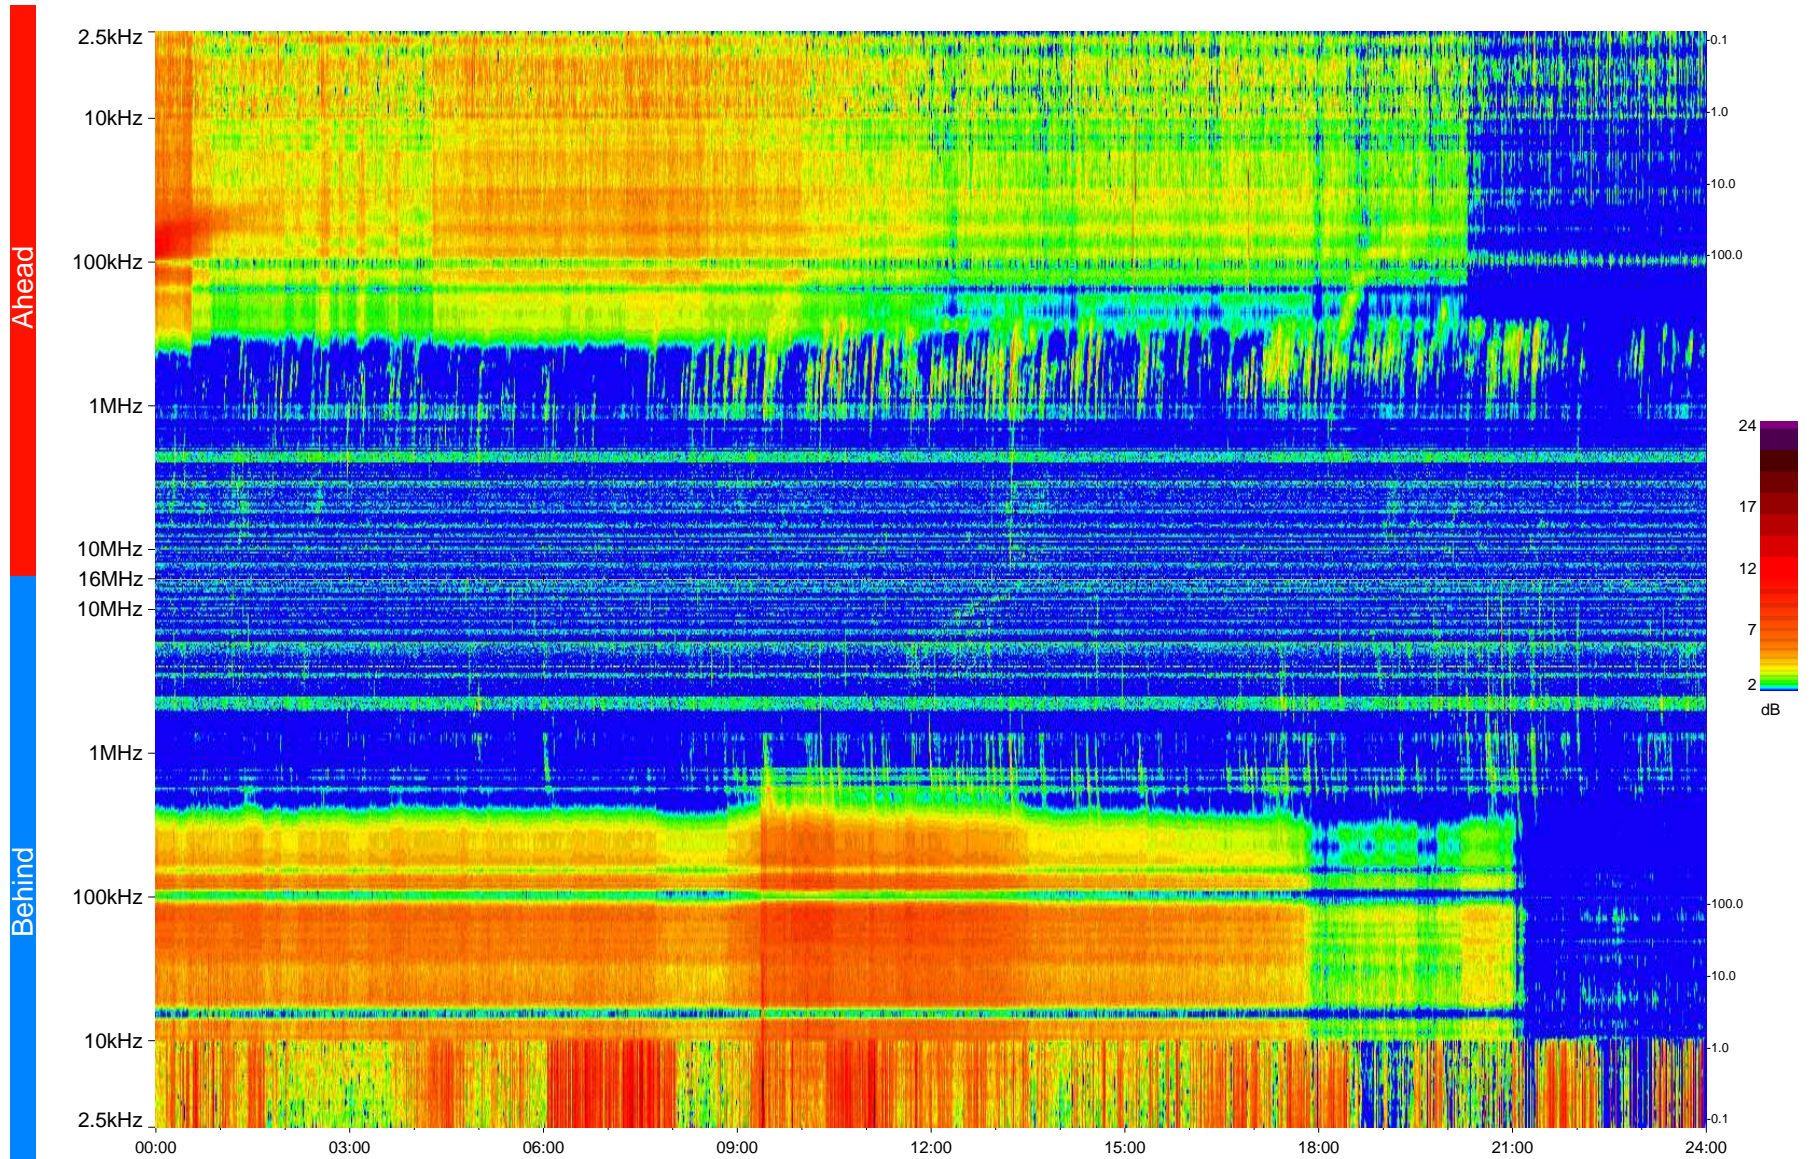

STEREO/WAVES Daily Summary - 05-Aug-2013 (DOY 217)

Ahead source file = swaves_ahead_2013_217_1_05.fin
Ahead PSE Angle = xxx.x

Behind PSE Angle = xxx.x
Behind source file = swaves_behind_2013_217_1_05.fin

Time (UTC)