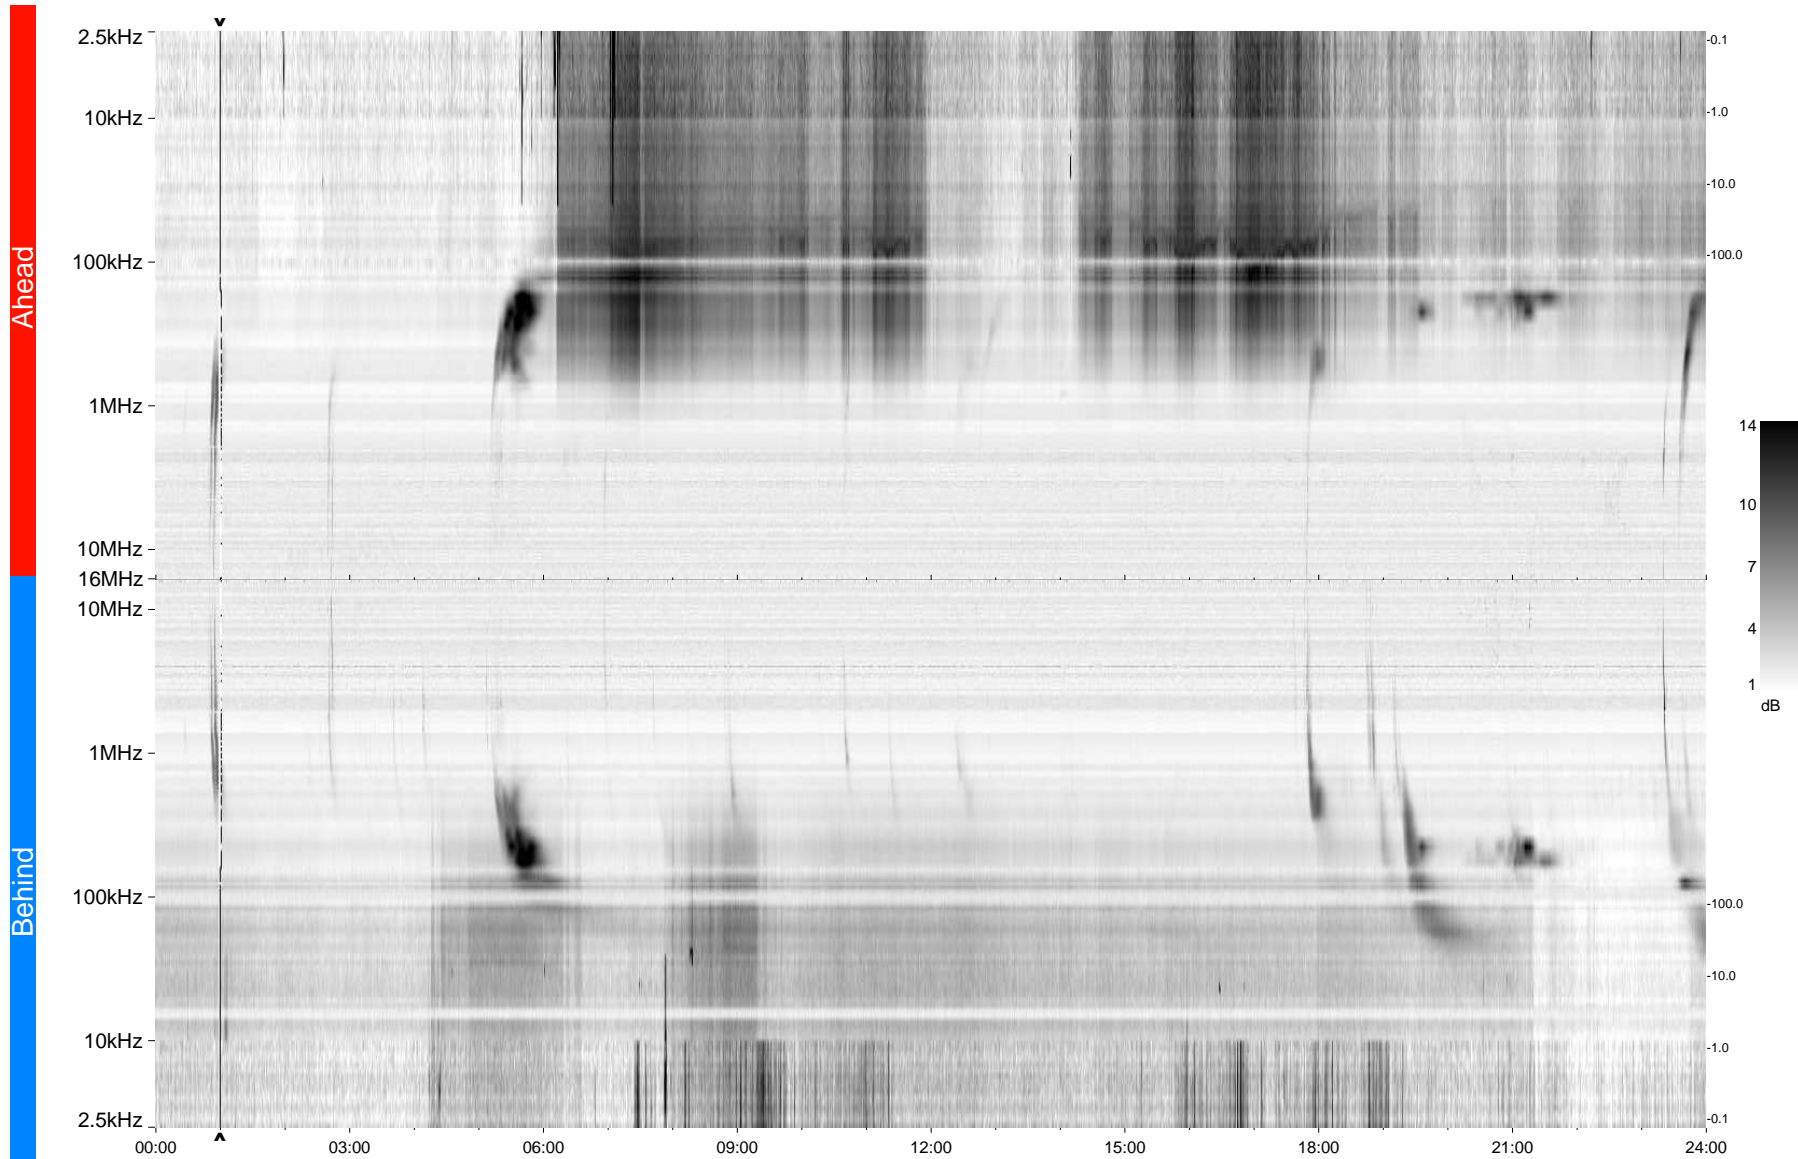

STEREO/WAVES Daily Summary - 25-Jul-2013 (DOY 206)

Ahead source file = swaves_ahead_2013_206_1_05.fin
Ahead PSE Angle = xxx.x

Behind PSE Angle = xxx.x
Behind source file = swaves_behind_2013_206_1_05.fin

Time (UTC)