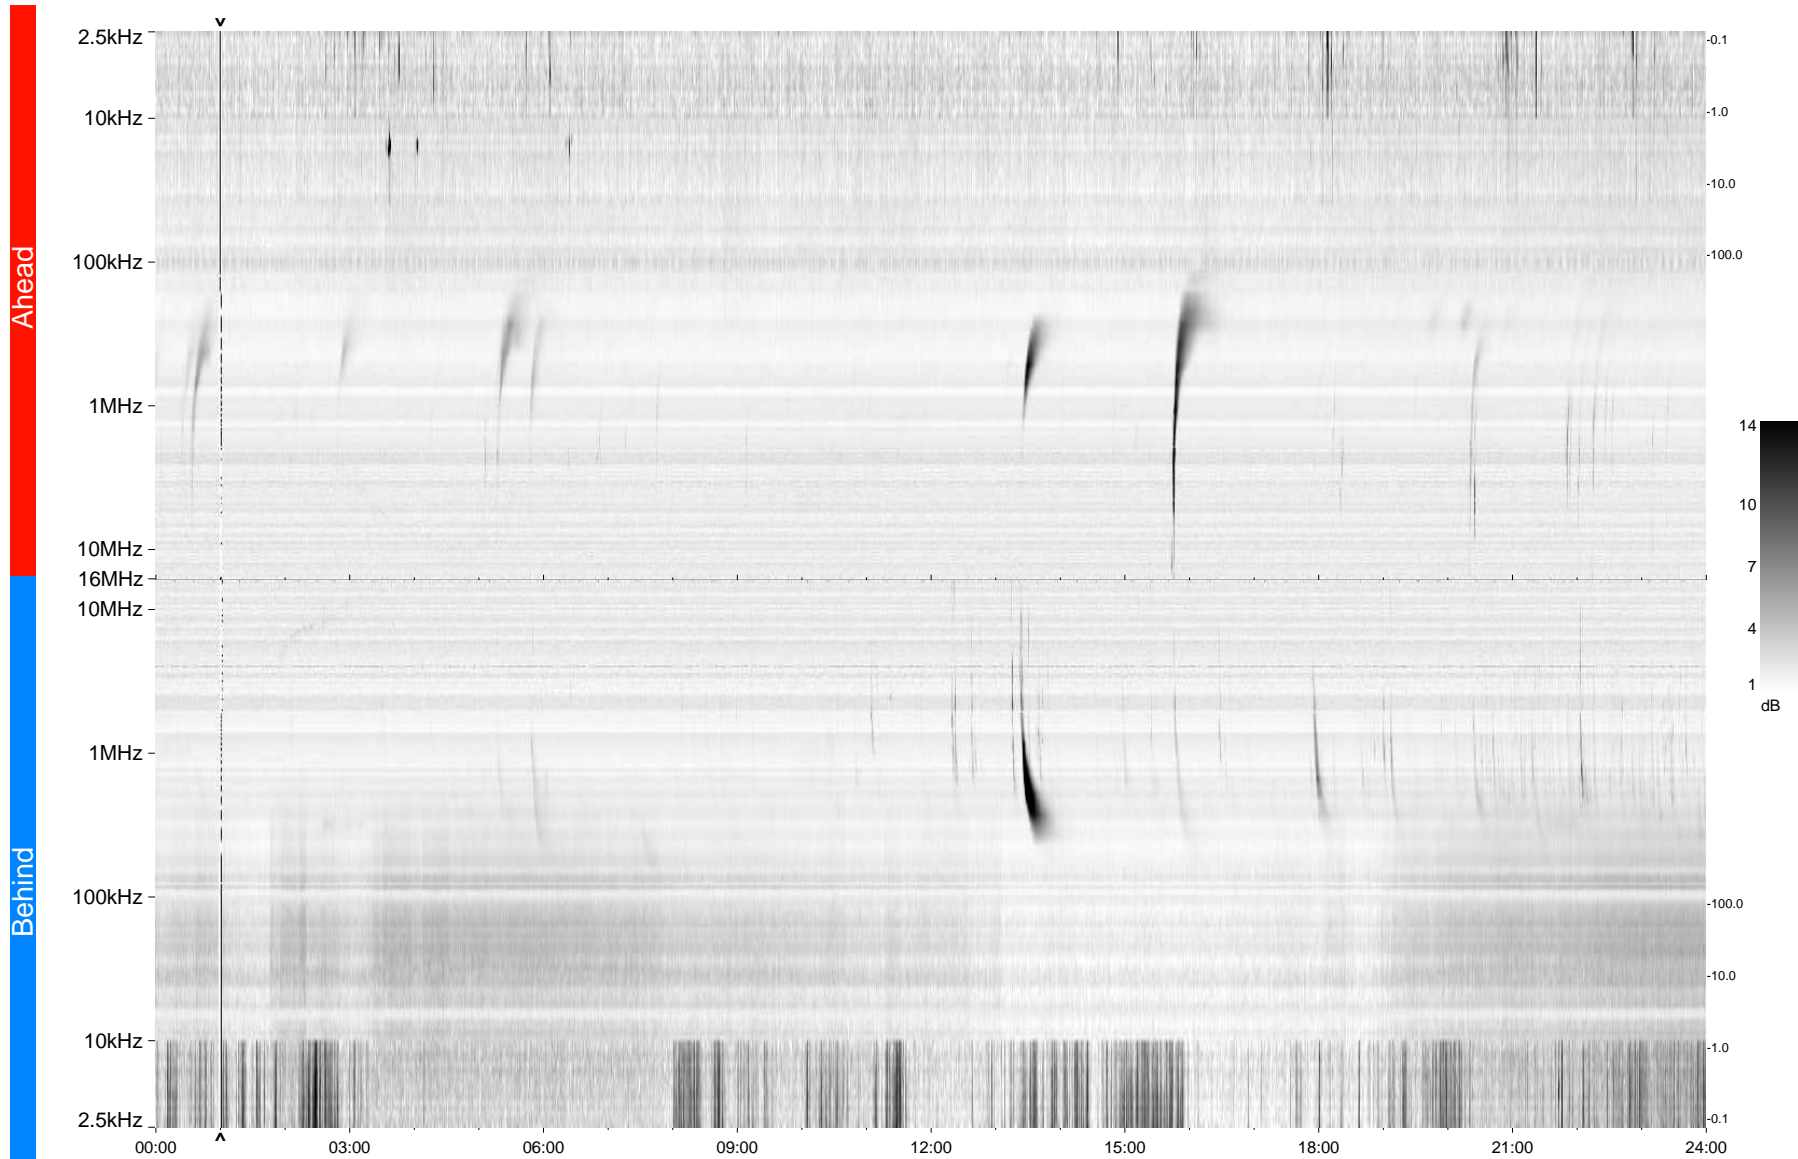

STEREO/WAVES Daily Summary - 07-Jul-2013 (DOY 188)

Ahead source file = swaves_ahead_2013_188_1_05.fin
Ahead PSE Angle = xxx.x

Behind PSE Angle = xxx.x
Behind source file = swaves_behind_2013_188_1_05.fin

Time (UTC)