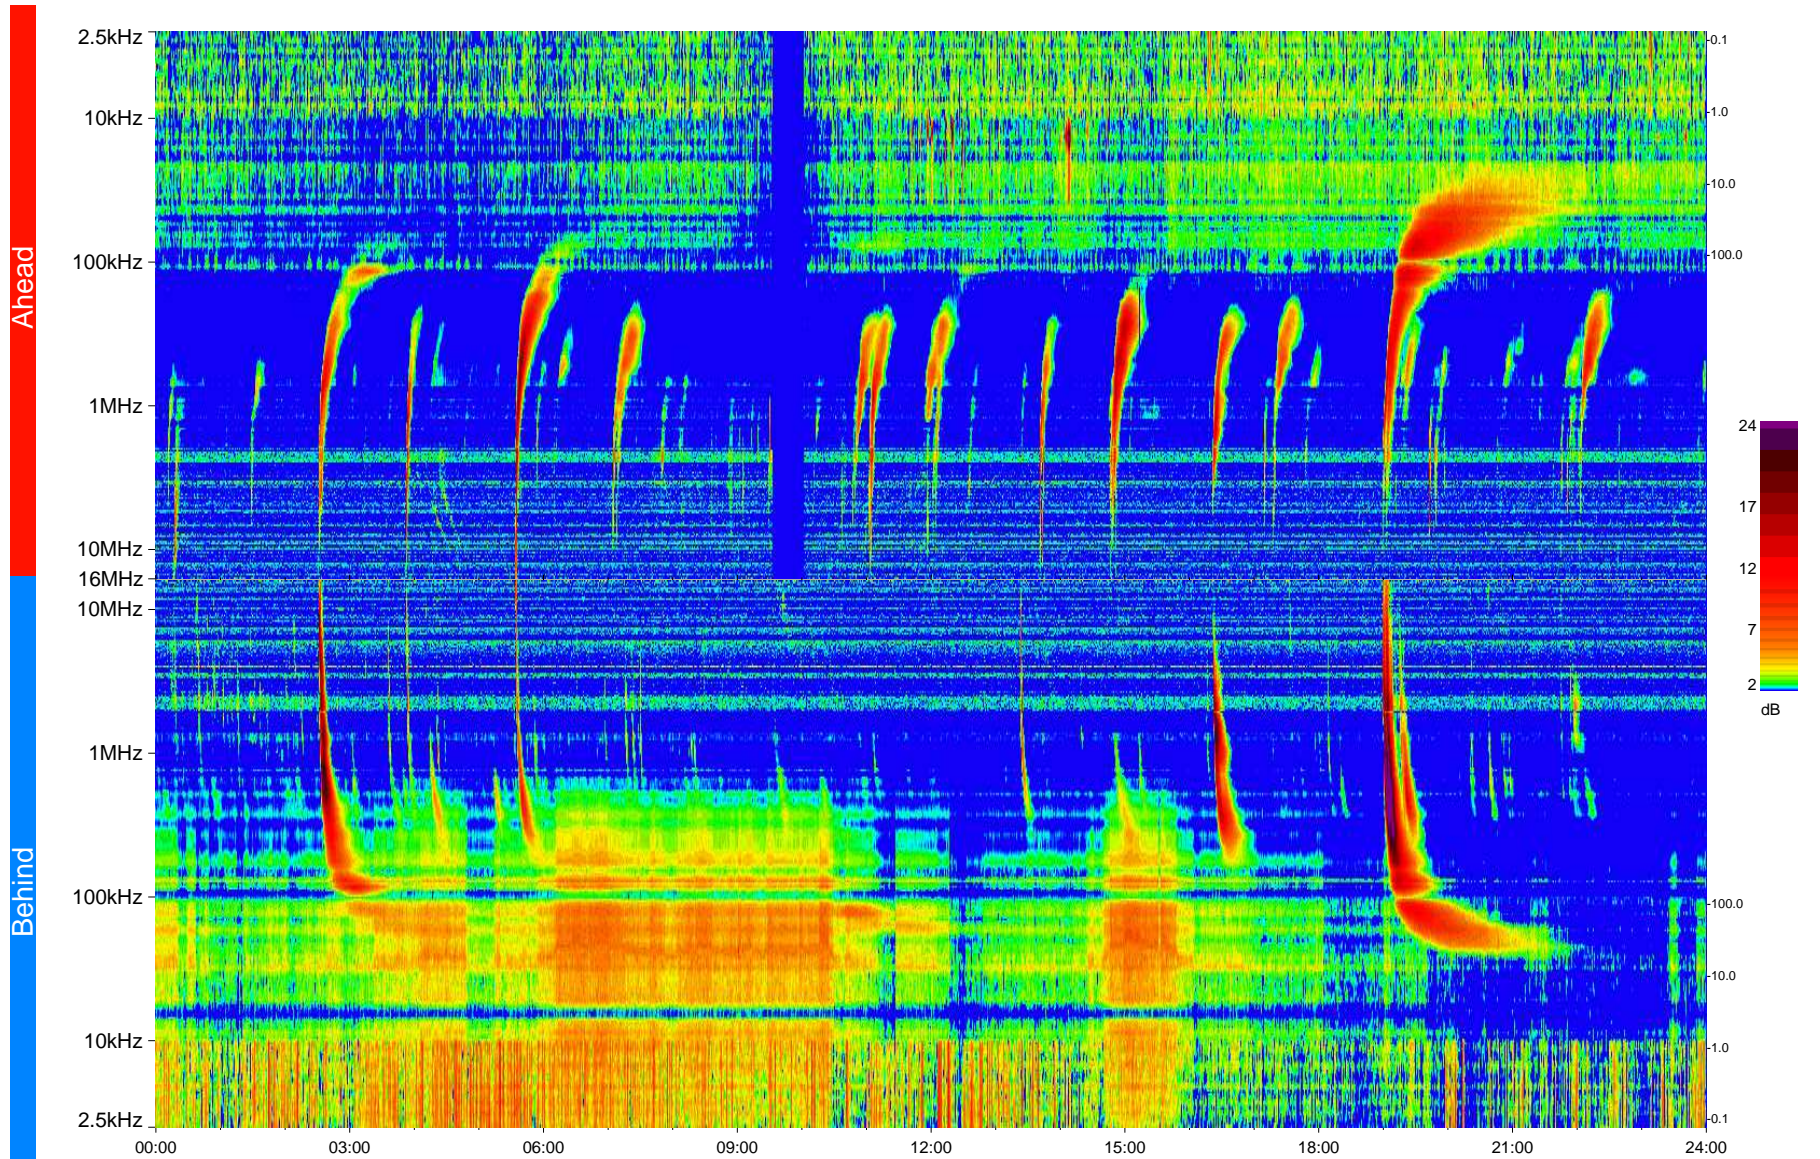

STEREO/WAVES Daily Summary - 06-Jul-2013 (DOY 187)

Ahead source file = swaves_ahead_2013_187_1_05.fin
Ahead PSE Angle = xxx.x

Behind PSE Angle = xxx.x
Behind source file = swaves_behind_2013_187_1_05.fin

Time (UTC)