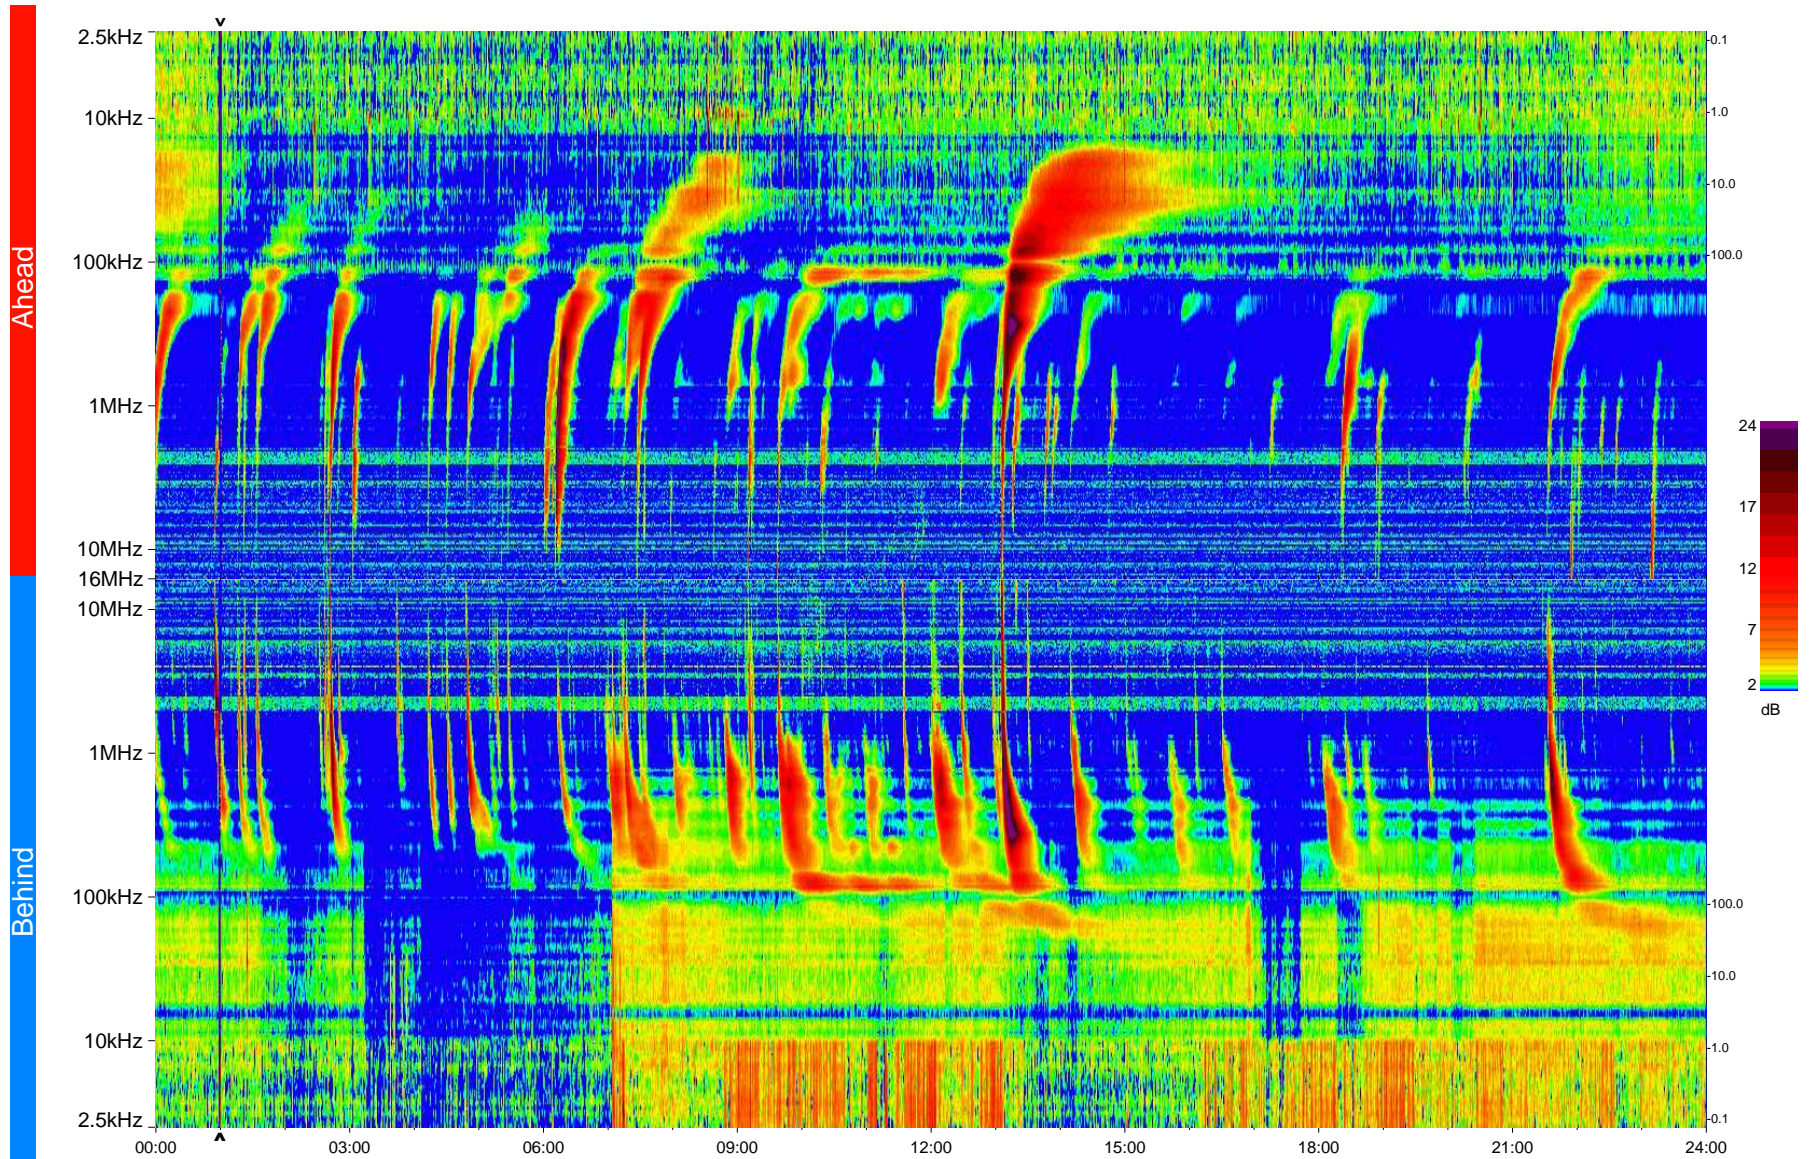

STEREO/WAVES Daily Summary - 05-Jul-2013 (DOY 186)

Ahead source file = swaves_ahead_2013_186_1_05.fin
Ahead PSE Angle = xxx.x

Behind PSE Angle = xxx.x
Behind source file = swaves_behind_2013_186_1_05.fin

Time (UTC)