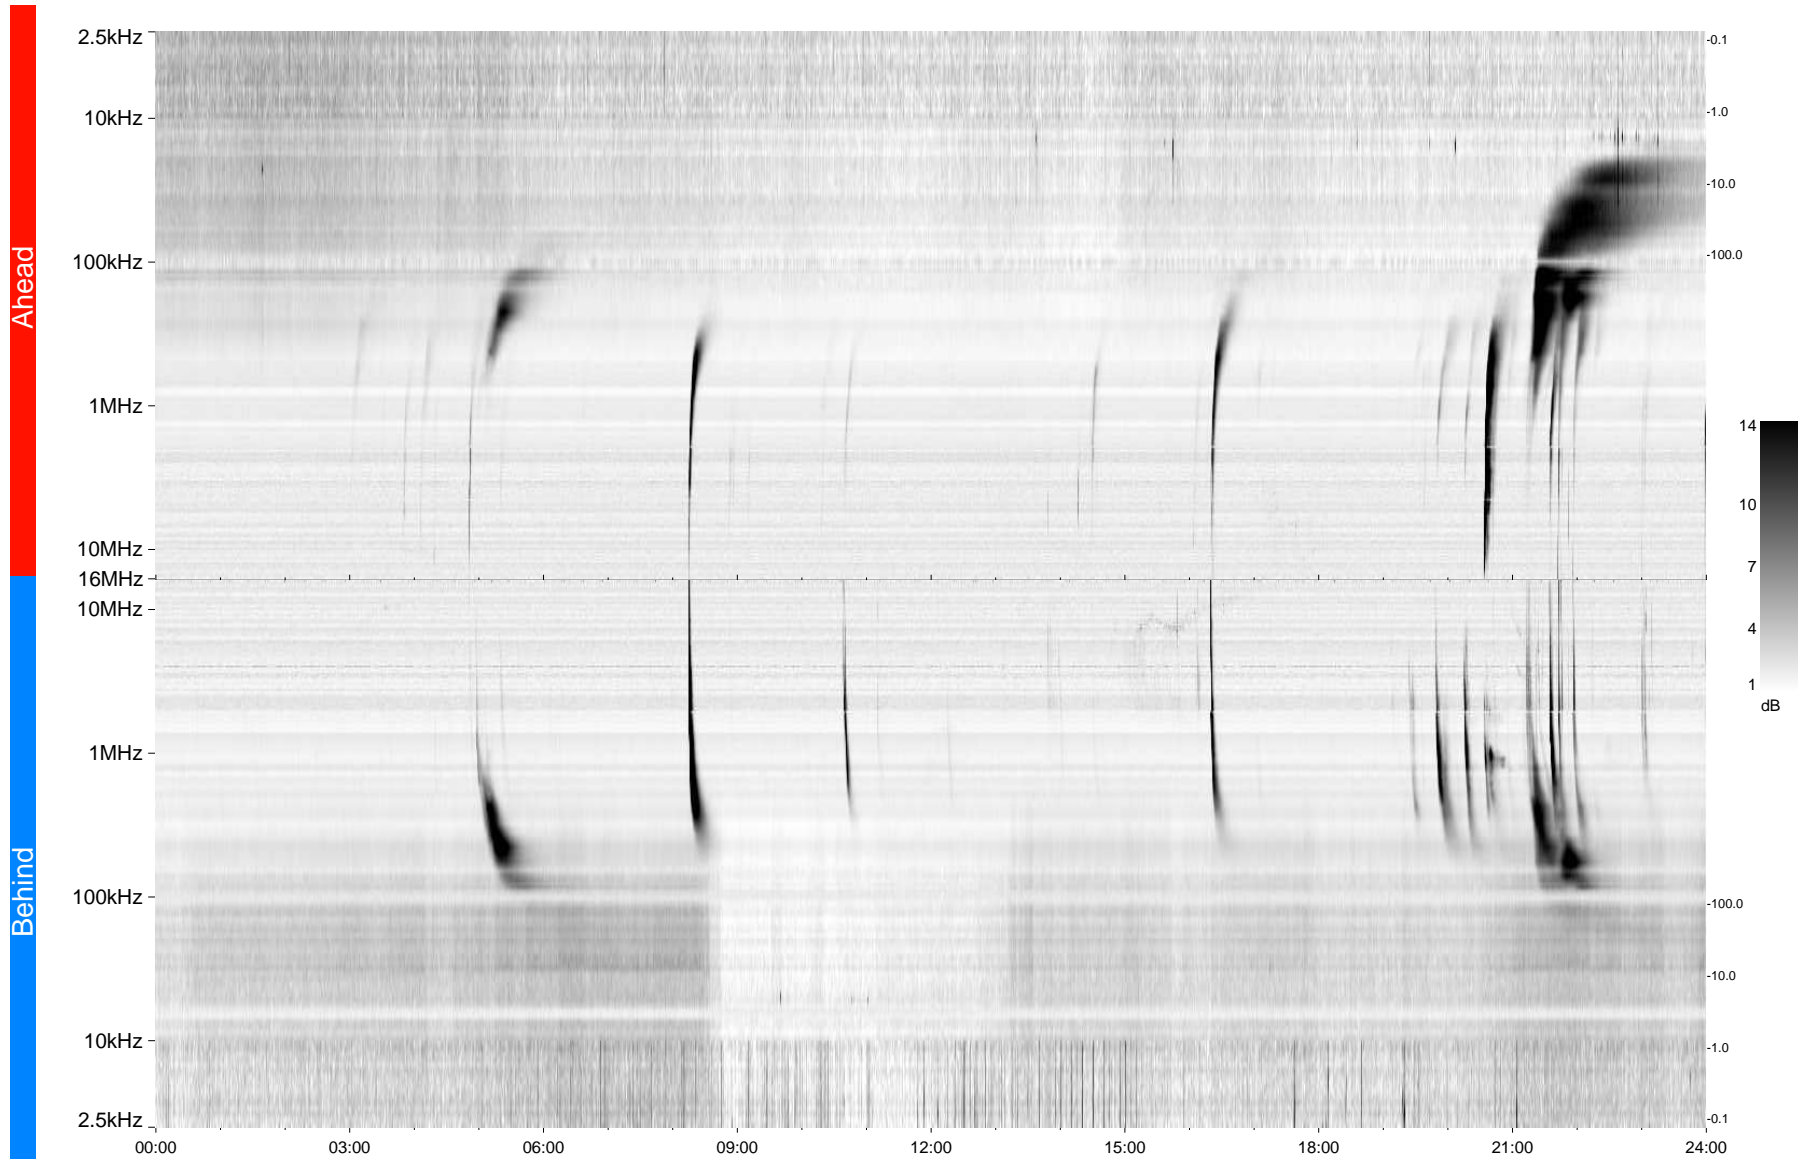

STEREO/WAVES Daily Summary - 04-Jul-2013 (DOY 185)

Ahead source file = swaves_ahead_2013_185_1_05.fin
Ahead PSE Angle = xxx.x

Behind PSE Angle = xxx.x
Behind source file = swaves_behind_2013_185_1_05.fin

Time (UTC)