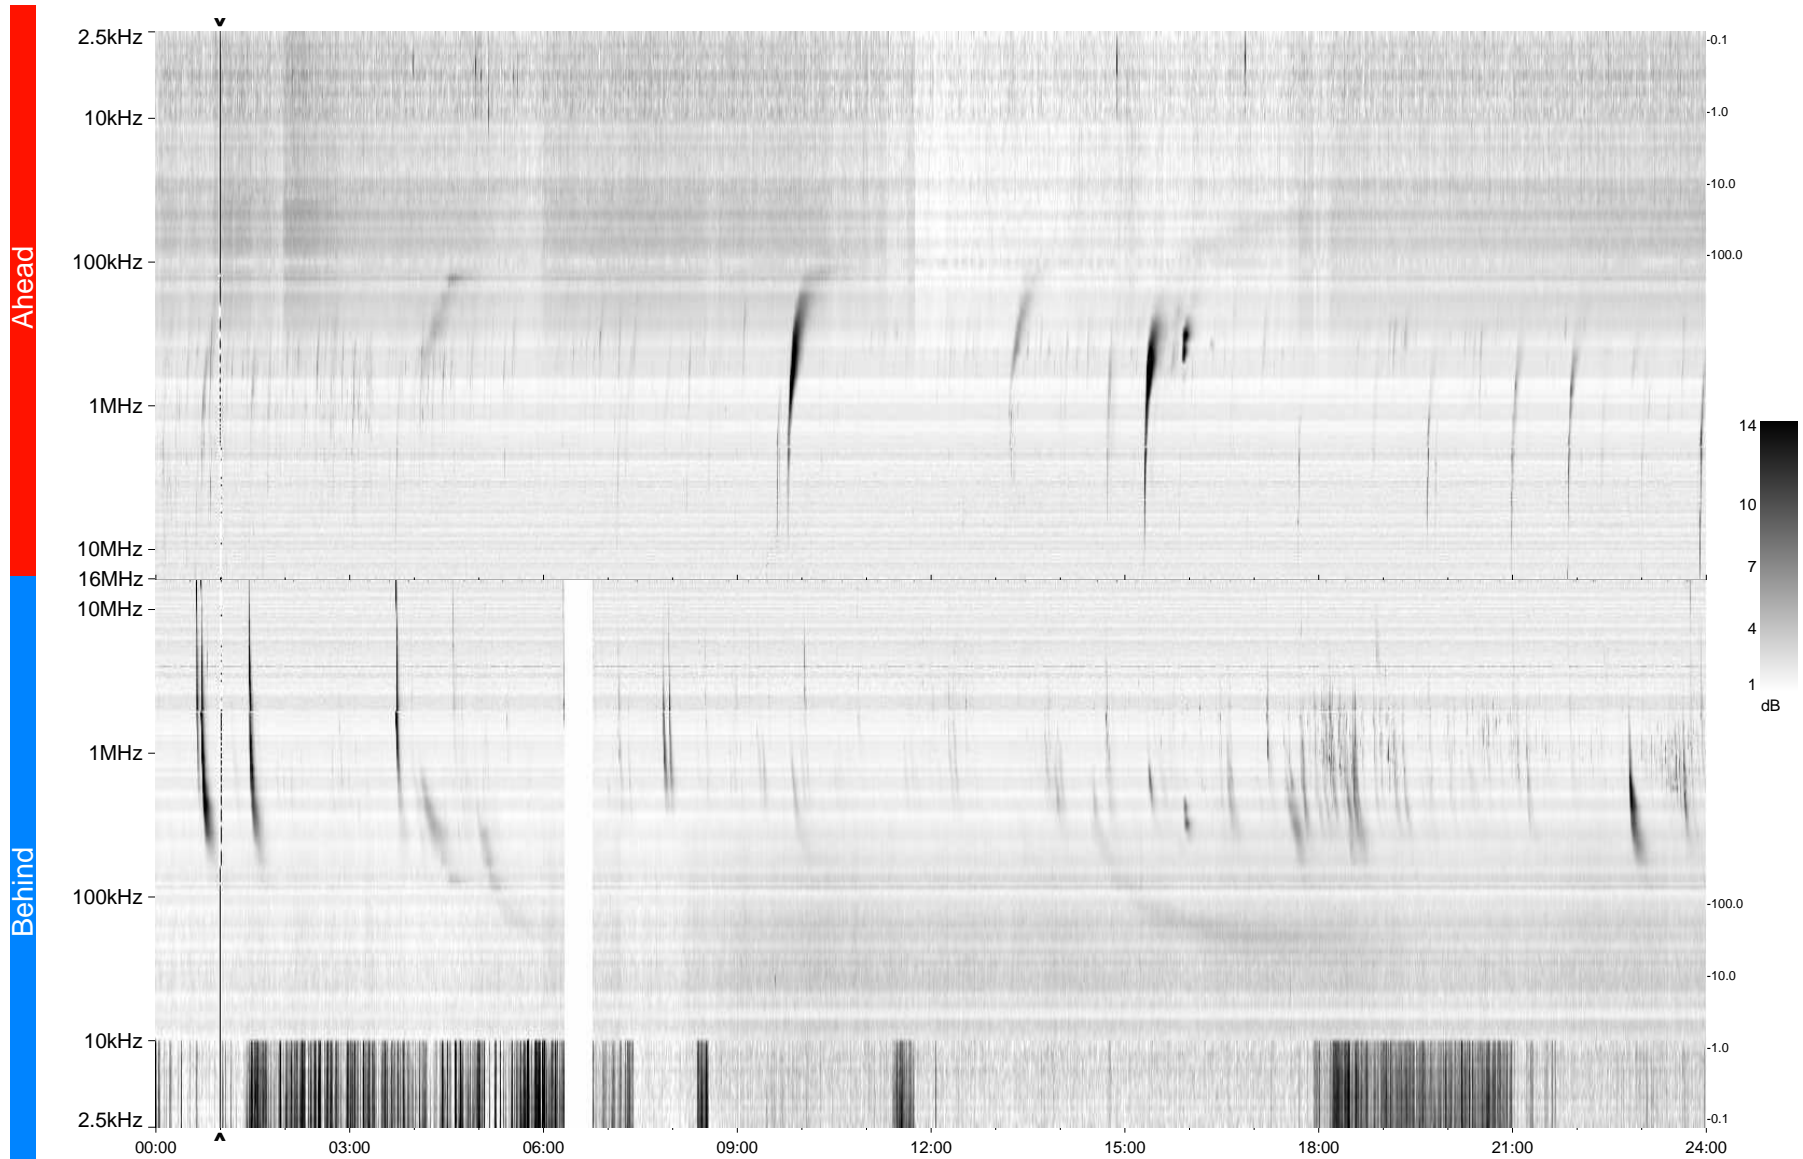

STEREO/WAVES Daily Summary - 29-Jun-2013 (DOY 180)

Ahead source file = swaves_ahead_2013_180_1_05.fin
Ahead PSE Angle = xxx.x

Behind PSE Angle = xxx.x
Behind source file = swaves_behind_2013_180_1_05.fin

Time (UTC)